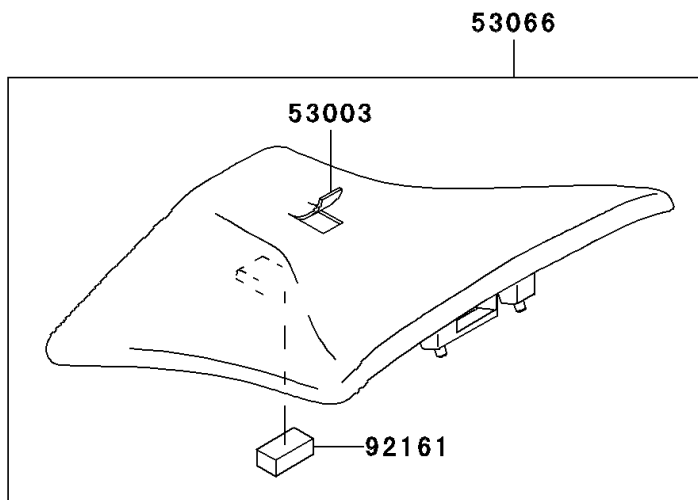

## 2004 Ninja® ZX™-6RR PARTS DIAGRAM

Seat

F2510

### Seat

ITEM NAME	PART NUMBER	QUANTITY
BOLT-FLANGED,6X14,BLACK (Ref # 130)	130J0614	1
HOOK,SEAT COVER (Ref # 27012)	27012-0013	1
BRACKET-SEAT (Ref # 32046)	32046-1468	1
LEATHER,FRONT SEAT,BLACK (Ref # 53003)	53003-1527-MA	1
LEATHER,REAR SEAT,BLACK (Ref # 53003A)	53003-1530-MA	1
COVER SEAT,L.GREEN (Ref # 53065)	53065-1054-7F	1
SEAT-ASSY,FR,BLACK (Ref # 53066)	53066-1073-MA	1
SEAT-ASSY,RR,W/BAND,BLACK (Ref # 53066A)	53066-1074-MA	1
NUT,CLAMP,6MM (Ref # 92015)	92015-1531	1
PLUG,7X2 (Ref # 92074)	92074-028	1
DAMPER (Ref # 92075)	92075-1011	1
DAMPER (Ref # 92160)	92160-1323	1
DAMPER,SEAT (Ref # 92161)	92161-1321	1