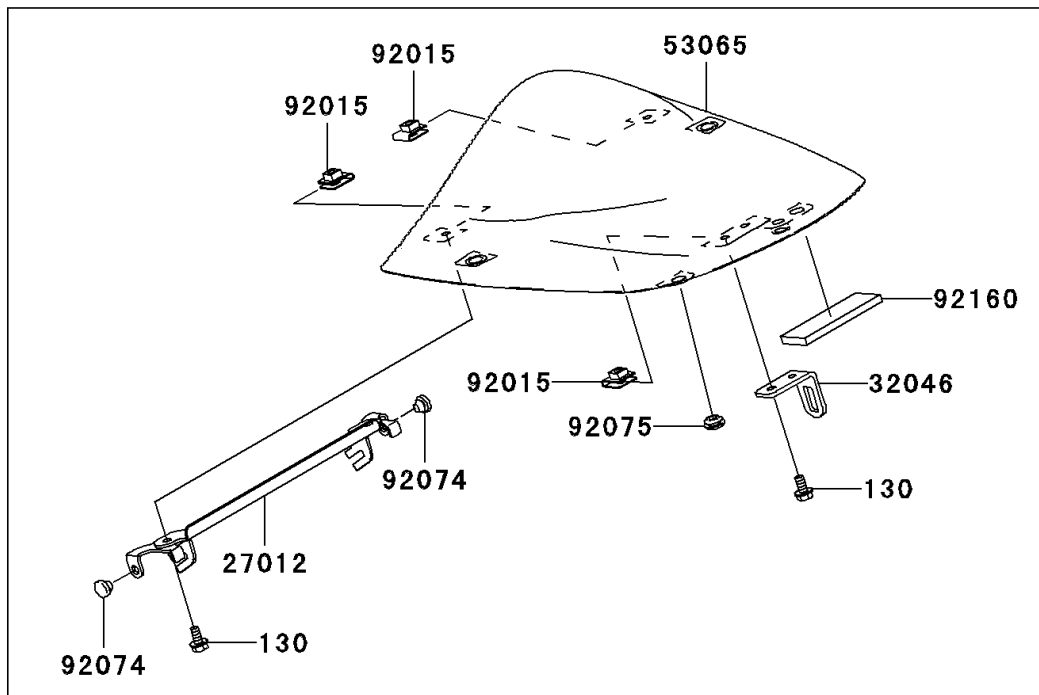

## 2004 Ninja® ZX™-6RR PARTS DIAGRAM

Seat

F2510

## 2004 Ninja® ZX™-6RR PARTS LIST

### Seat

ITEM NAME	PART NUMBER	QUANTITY
BOLT-FLANGED,6X14,BLACK (Ref # 130)	130J0614	1
HOOK,SEAT COVER (Ref # 27012)	27012-0013	1
BRACKET-SEAT (Ref # 32046)	32046-1468	1
LEATHER,FRONT SEAT,BLACK (Ref # 53003)	53003-1527-MA	1
LEATHER,REAR SEAT,BLACK (Ref # 53003A)	53003-1530-MA	1
COVER SEAT,L.GREEN (Ref # 53065)	53065-1054-7F	1
SEAT-ASSY,FR,BLACK (Ref # 53066)	53066-1073-MA	1
SEAT-ASSY,RR,W/BAND,BLACK (Ref # 53066A)	53066-1074-MA	1
NUT,CLAMP,6MM (Ref # 92015)	92015-1531	1
PLUG,7X2 (Ref # 92074)	92074-028	1
DAMPER (Ref # 92075)	92075-1011	1
DAMPER (Ref # 92160)	92160-1323	1
DAMPER,SEAT (Ref # 92161)	92161-1321	1