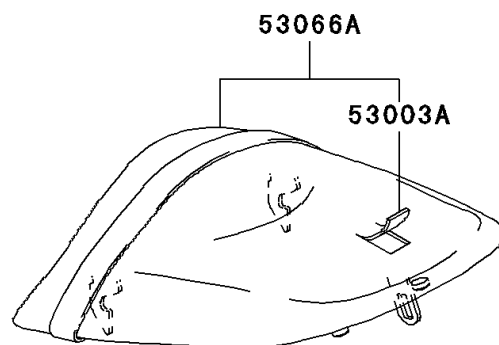

## 2004 Ninja® ZX™-6RR PARTS DIAGRAM

Seat

F2510

### Seat

ITEM NAME	PART NUMBER	QUANTITY
BOLT-FLANGED,6X14,BLACK (Ref # 130)	130J0614	1
HOOK,SEAT COVER (Ref # 27012)	27012-0013	1
BRACKET-SEAT (Ref # 32046)	32046-1468	1
LEATHER,FRONT SEAT,BLACK (Ref # 53003)	53003-1527-MA	1
LEATHER,REAR SEAT,BLACK (Ref # 53003A)	53003-1530-MA	1
COVER SEAT,L.GREEN (Ref # 53065)	53065-1054-7F	1
SEAT-ASSY,FR,BLACK (Ref # 53066)	53066-1073-MA	1
SEAT-ASSY,RR,W/BAND,BLACK (Ref # 53066A)	53066-1074-MA	1
NUT,CLAMP,6MM (Ref # 92015)	92015-1531	1
PLUG,7X2 (Ref # 92074)	92074-028	1
DAMPER (Ref # 92075)	92075-1011	1
DAMPER (Ref # 92160)	92160-1323	1
DAMPER,SEAT (Ref # 92161)	92161-1321	1