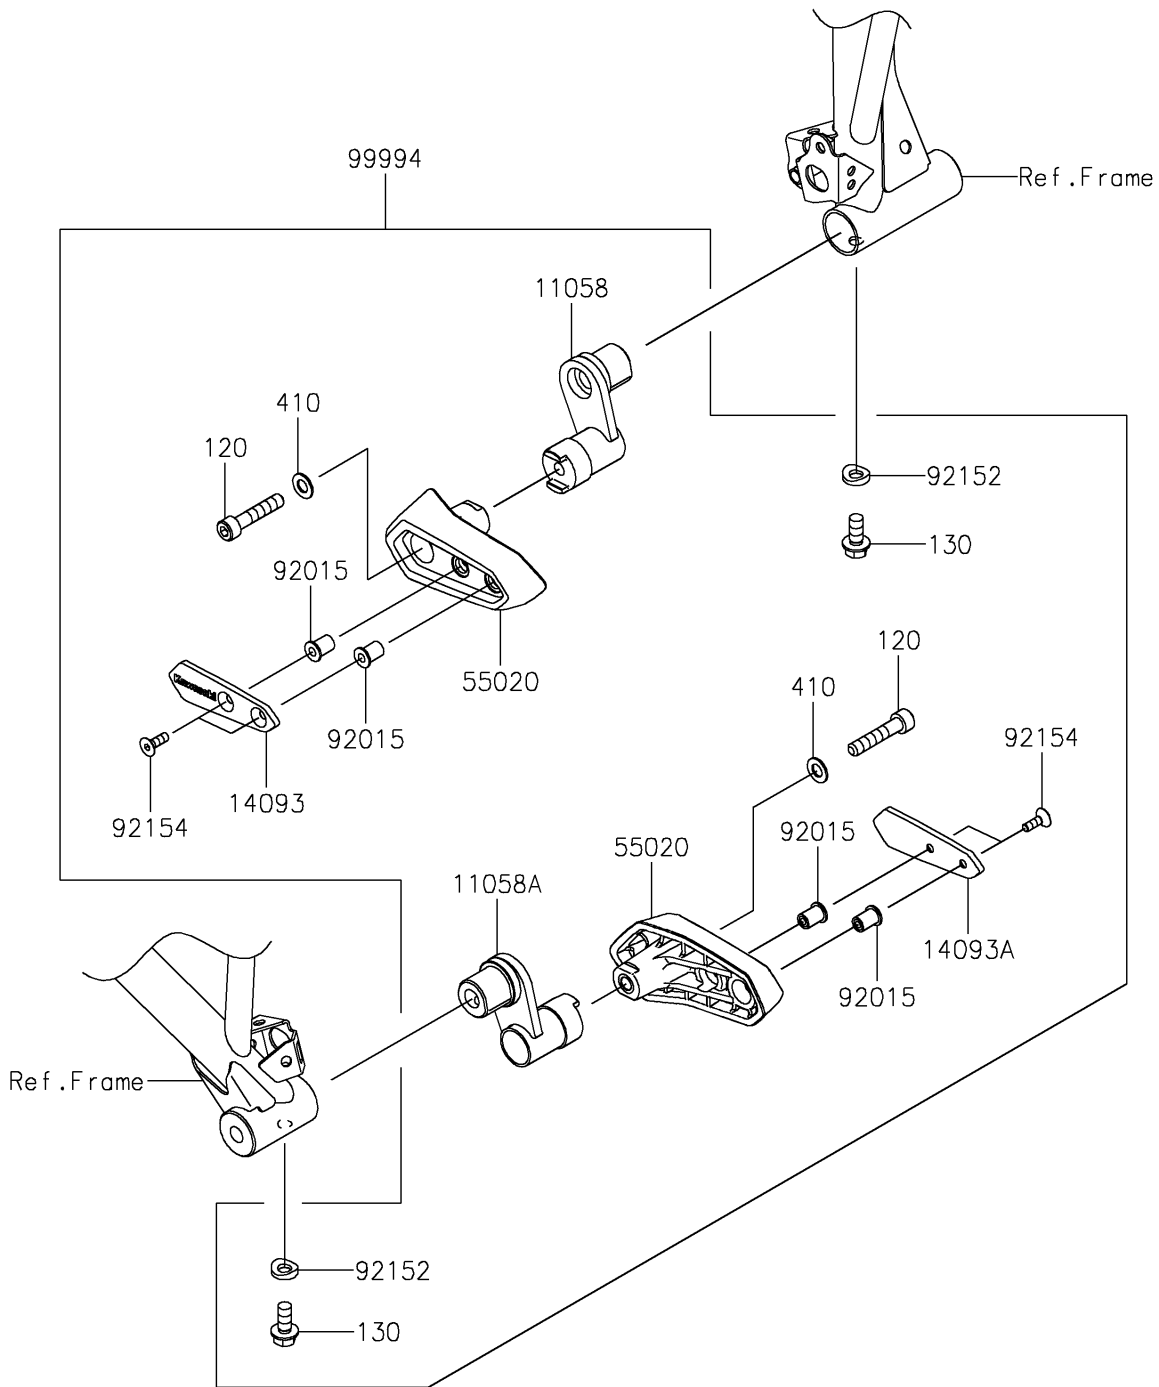

2025 NINJA® 500 ABS PARTS DIAGRAM

Accessory(Slider)

F2910A

2025 NINJA® 500 ABS PARTS LIST

Accessory(Slider)

ITEM NAME	PART NUMBER	QUANTITY
BRACKET,SLIDER,LH (Ref # 11058)	11058-1213	1
BRACKET,SLIDER,RH (Ref # 11058A)	11058-1214	1
COVER,SLIDER,LH (Ref # 14093)	14093-0971	1
COVER,SLIDER,RH (Ref # 14093A)	14093-0972	1
GUARD (Ref # 55020)	55020-2411	2
NUT,WELL,5MM (Ref # 92015)	92015-1757	4
COLLAR,8.3X16 (Ref # 92152)	92152-2423	2
BOLT,SOCKET,5X16 (Ref # 92154)	92154-4048	4
FRAME SLIDER (Ref # 99994)	99994-2006	1
BOLT-SOCKET,8X40 (Ref # 120)	120CA0840	2
BOLT-FLANGED,8X18 (Ref # 130)	130BB0818	2
WASHER-PLAIN-SMALL,8MM (Ref # 410)	410AA0800	2