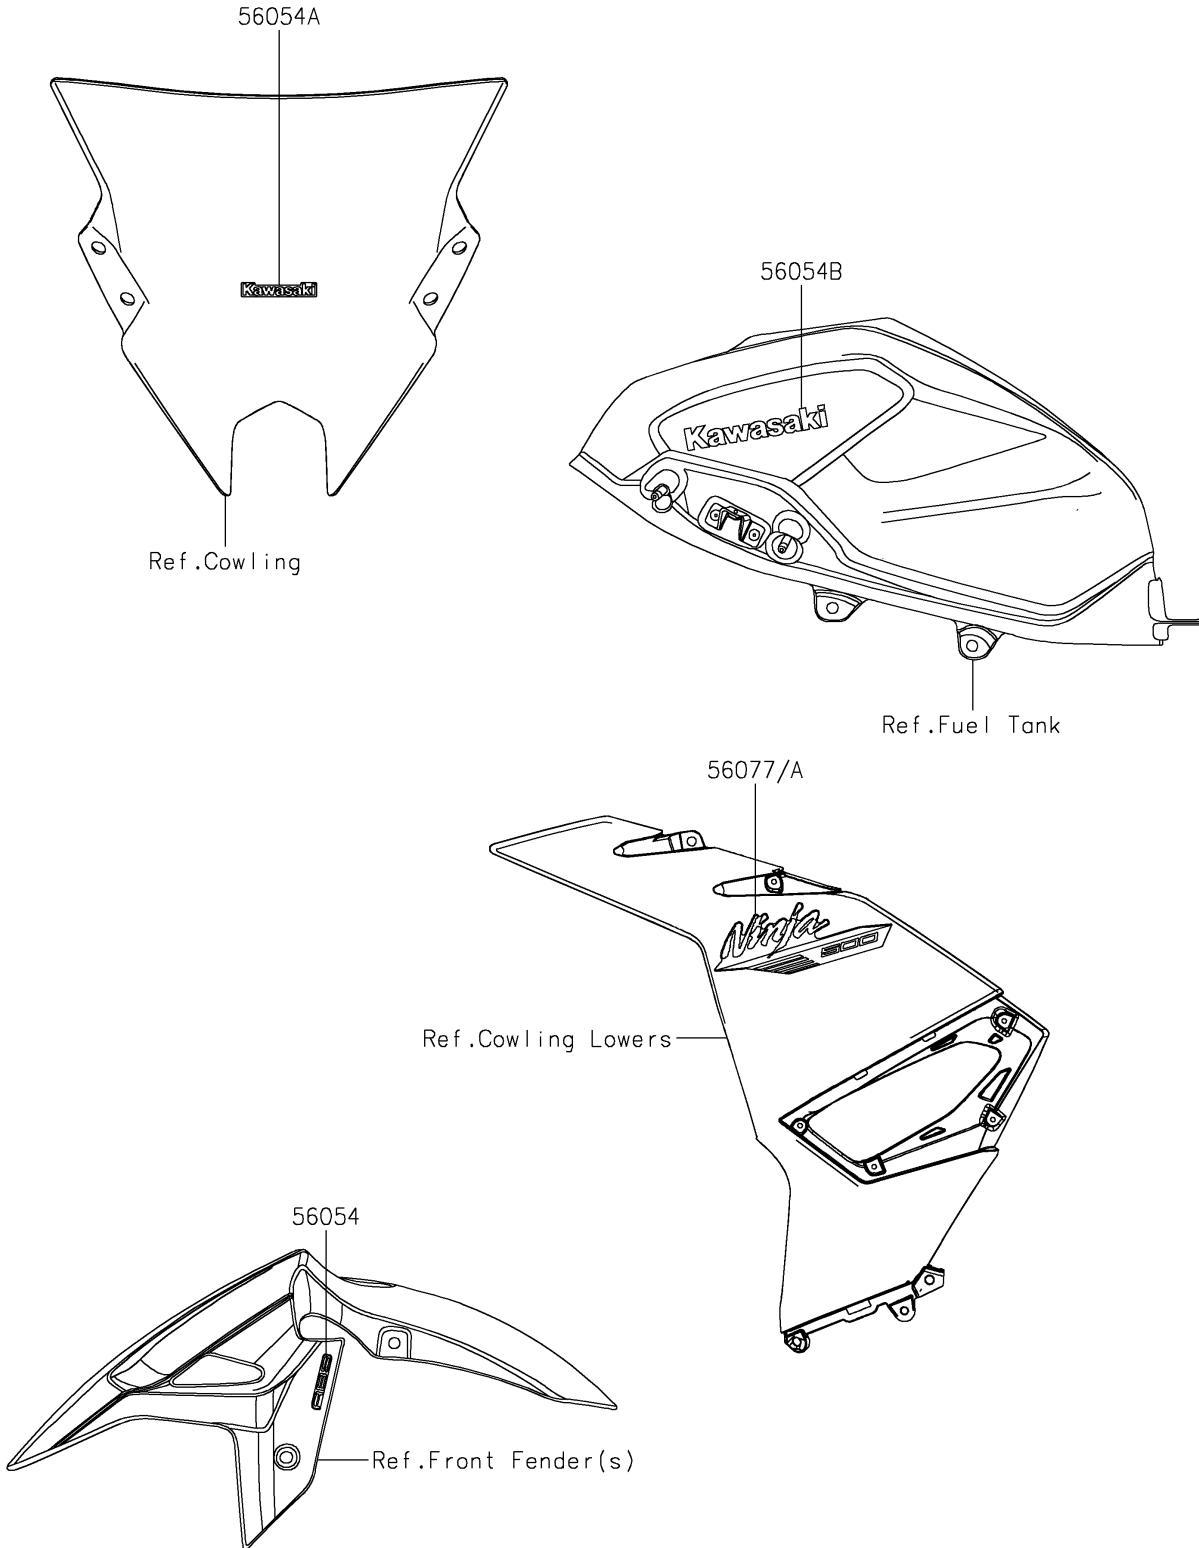

2024 Ninja 500 PARTS DIAGRAM

Decals(Black)(GRFNN/GRFNL)

F2861A

2024 Ninja 500 PARTS LIST

Decals(Black)(GRFNN/GRFNL)

ITEM NAME	PART NUMBER	QUANTITY
MARK,ABS (Ref # 56054)	56054-1413	2
MARK,WINDSHIELD,KAWASAKI (Ref # 56054A)	56054-2767	1
MARK,FUEL TANK,KAWASAKI (Ref # 56054B)	56054-2835	2
PATTERN,SIDE COWL.,LH,FR (Ref # 56077)	56077-1339	1
PATTERN,SIDE COWL.,RH,FR (Ref # 56077A)	56077-1340	1