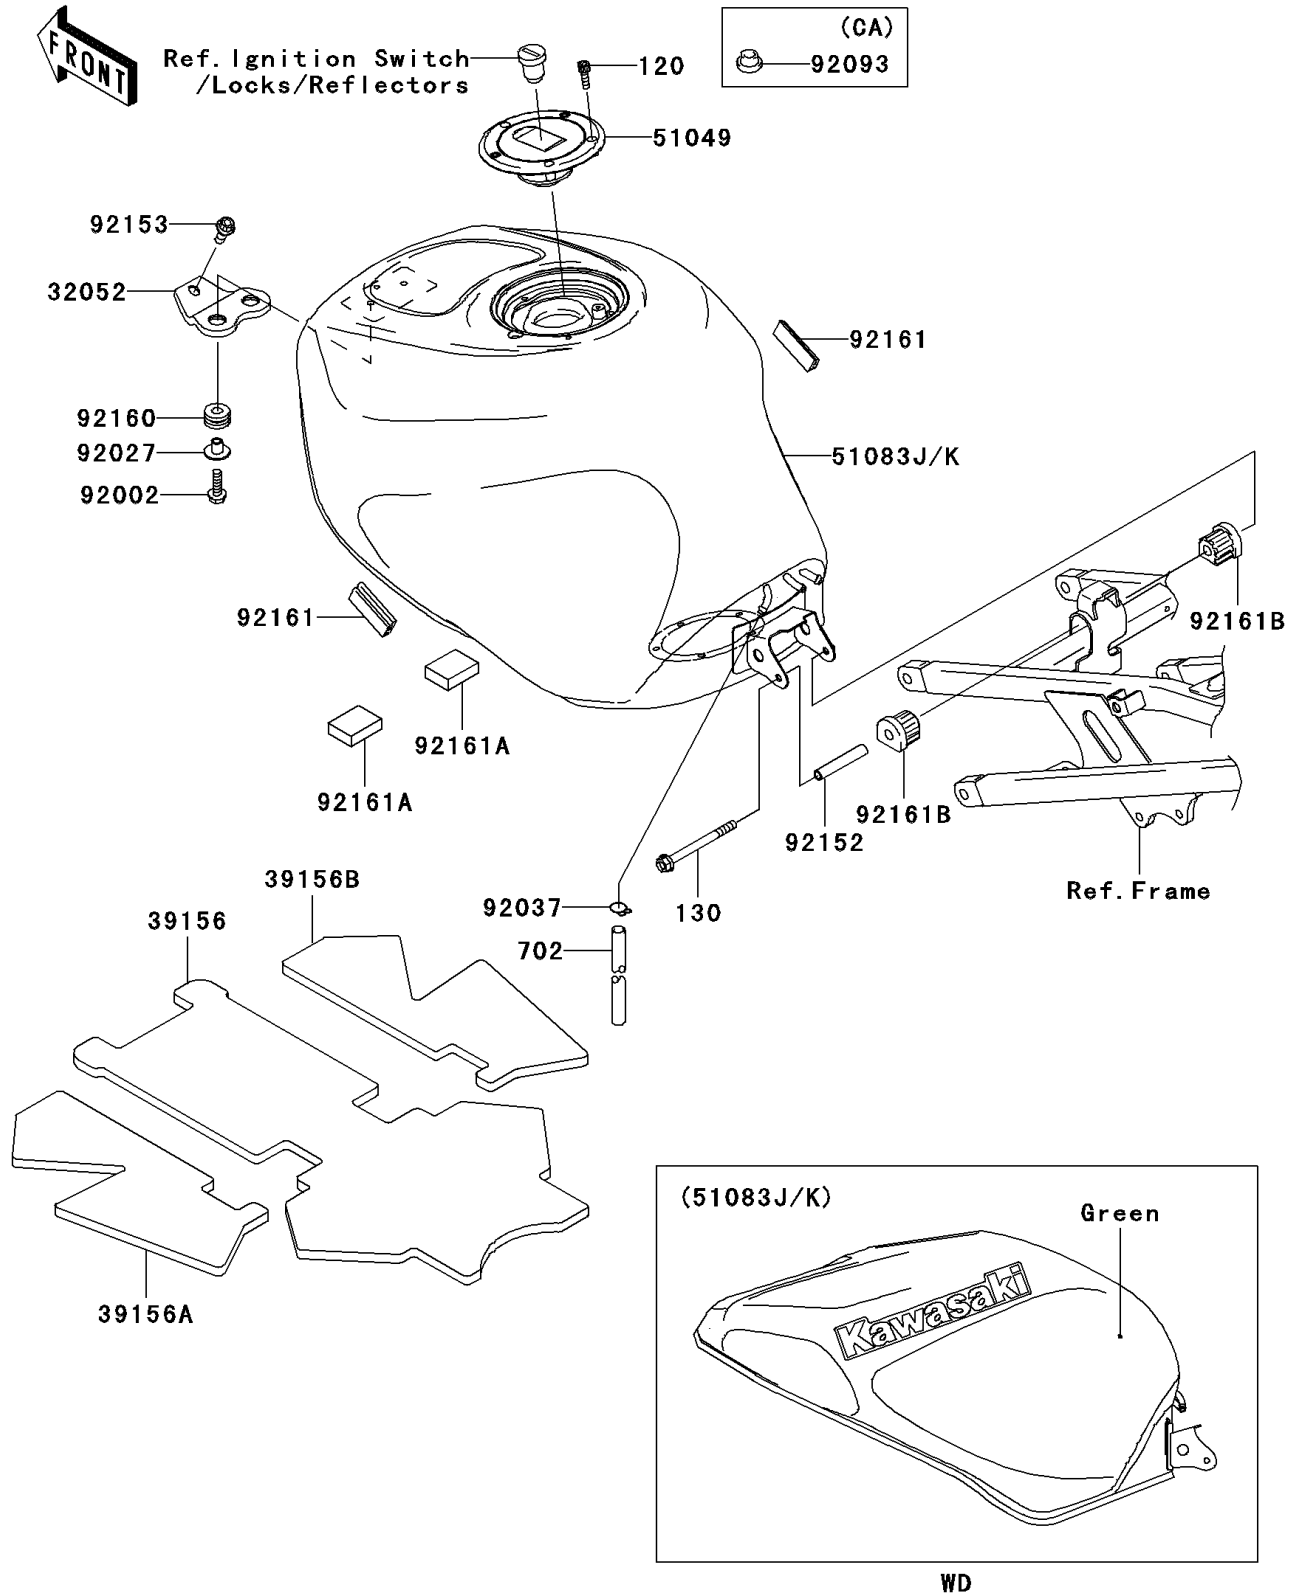

2004 Ninja® ZX™-6RR PARTS DIAGRAM

Fuel Tank

F2410

2004 Ninja® ZX™-6RR PARTS LIST

Fuel Tank

ITEM NAME	PART NUMBER	QUANTITY
BRACKET-TANK,FR (Ref # 32052)	32052-1572	1
PAD,FUEL TANK,CNT (Ref # 39156)	39156-0015	1
PAD,FUEL TANK,LH (Ref # 39156A)	39156-0016	1
PAD,FUEL TANK,RH (Ref # 39156B)	39156-0017	1
CAP-TANK,FUEL (Ref # 51049)	51049-0010	1
BOLT,6X20 (Ref # 92002)	92002-1237	1
COLLAR,L=13.1 (Ref # 92027)	92027-251	1
BOLT-SOCKET (Ref # 120)	120S0516	1
BOLT-FLANGED,6X70,BLACK (Ref # 130)	130J0670	1
TUBE-RUBBER,6X850 (Ref # 702)	702A06850	1
CLAMP,TUBE (Ref # 92037)	92037-010	1
COLLAR,6.8X10X60 (Ref # 92152)	92152-1182	1
BOLT,SOCKET,8X16 (Ref # 92153)	92153-0327	1
DAMPER (Ref # 92160)	92160-1162	1
DAMPER,FUEL TANK (Ref # 92161)	92161-0057	1
DAMPER (Ref # 92161A)	92161-0066	1
DAMPER,FUEL TANK,RR (Ref # 92161B)	92161-1330	1
TANK-COMP-FUEL,L.GREEN (Ref # 51083J)	51083-5133-7F	1
TANK-COMP-FUEL,L.GREEN (Ref # 51083K)	51083-5134-7F	1
SEAL,FUEL TANK CAP (Ref # 92093)	92093-1030	1