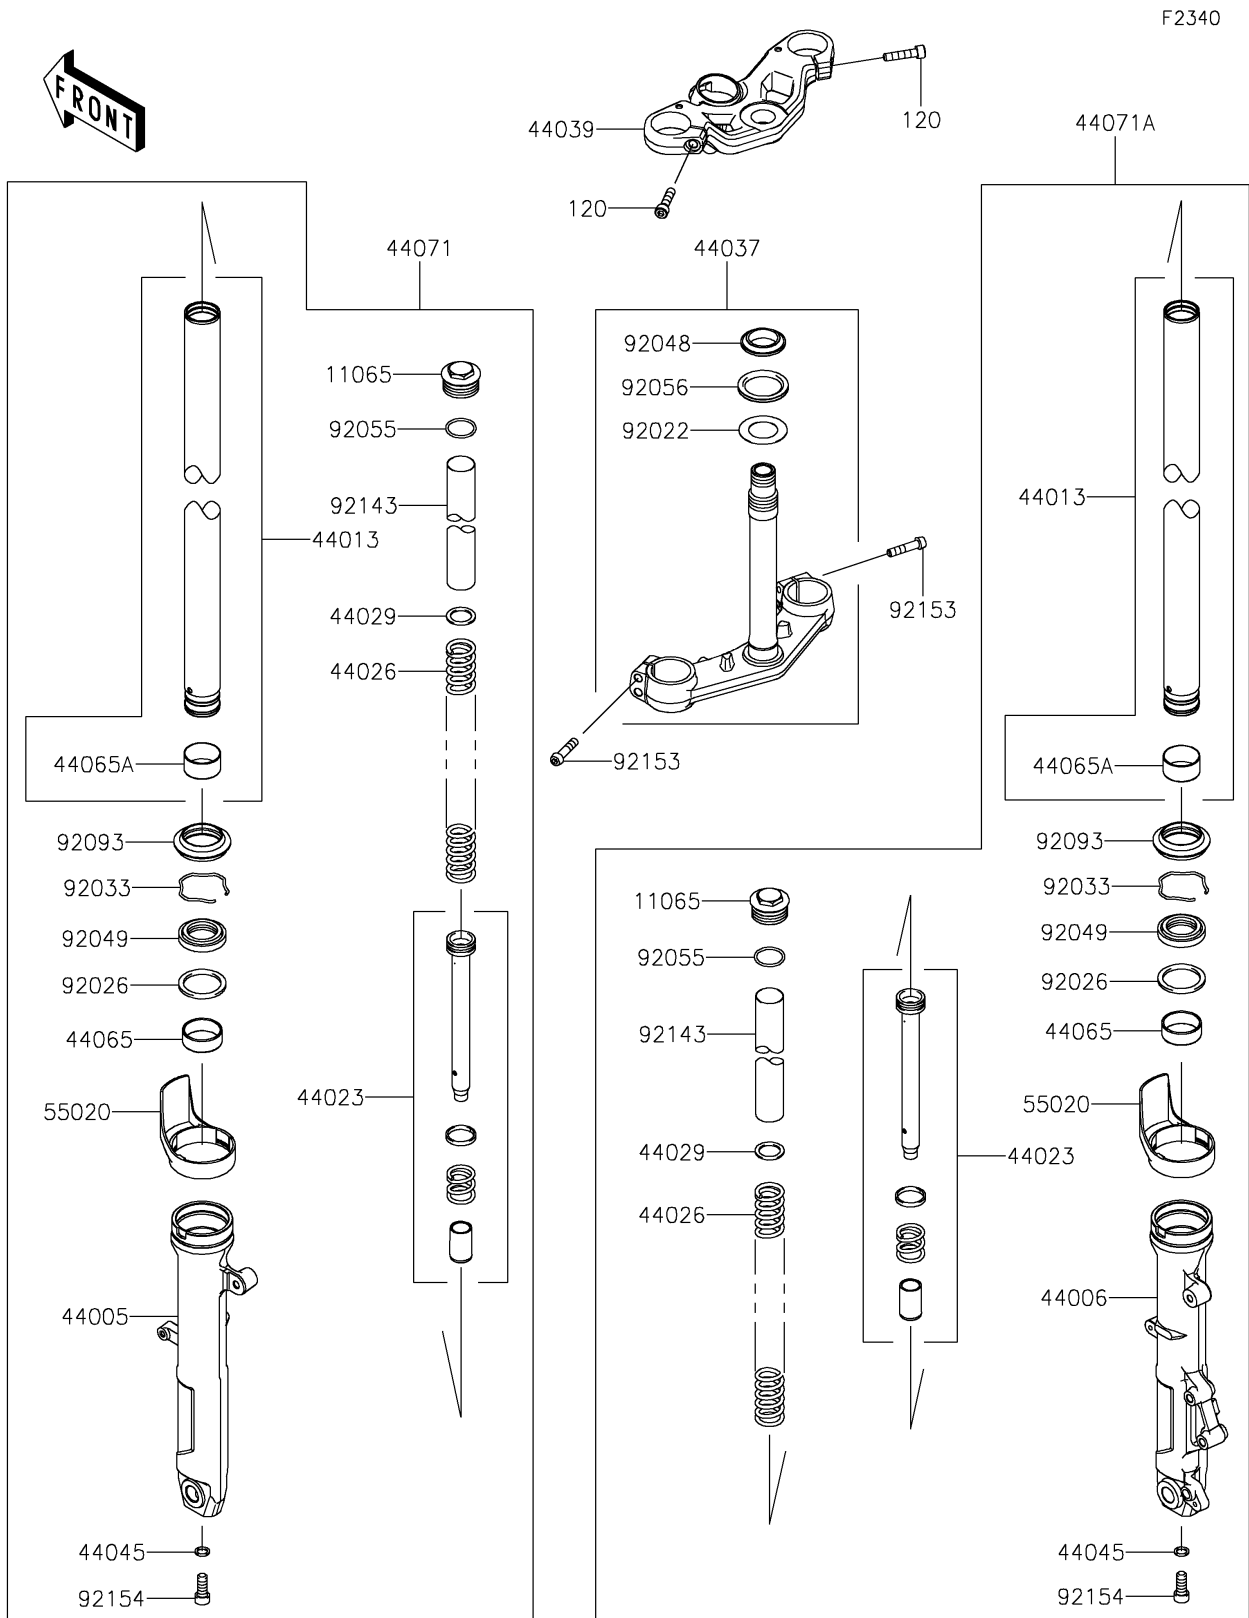

2024 Ninja 500 PARTS DIAGRAM

Front Fork

2024 Ninja 500 PARTS LIST

Front Fork

ITEM NAME	PART NUMBER	QUANTITY
CAP (Ref # 11065)	11065-1286	2
PIPE-LEFT FORK OUTER,F.S.BLACK (Ref # 44005)	44005-0119-18R	1
PIPE-RIGHT FORK OUTER,F.S.BLK (Ref # 44006)	44006-0116-18R	1
PIPE-FORK INNER (Ref # 44013)	44013-0324	2
CYLINDER-SET-FORK (Ref # 44023)	44023-0144	2
SPRING-FRONT FORK (Ref # 44026)	44026-0300	2
SEAT-FORK SPRING (Ref # 44029)	44029-1131	2
HOLDER-FORK UNDER,F.BLACK (Ref # 44037)	44037-0178-21	1
HOLDER-FORK UPPER (Ref # 44039)	44039-0215	1
GASKET,FORK CYLINDER BOLT (Ref # 44045)	44045-051	2
BUSHING-FRONT FORK,GUIDE (Ref # 44065)	44065-0030	2
BUSHING-FRONT FORK (Ref # 44065A)	44065-0036	2
DAMPER-ASSY,LH,F.S.BLACK (Ref # 44071)	44071-1620-18R	1
DAMPER-ASSY,RH,F.S.BLACK (Ref # 44071A)	44071-1621-18R	1
GUARD,FORK (Ref # 55020)	55020-0872	2
WASHER,30.5X50X0.6 (Ref # 92022)	92022-231	1
SPACER,FORK OUTER (Ref # 92026)	92026-1276	2
RING-SNAP (Ref # 92033)	92033-1222	2
RACE,STEERING STEM BEARING (Ref # 92048)	92048-0048	1
SEAL-OIL (Ref # 92049)	92049-0807	2
RING-O,FORK TOP (Ref # 92055)	92055-1420	2
SEAL-OIL,STEERING STEM (Ref # 92056)	92056-003	1
SEAL,DUST (Ref # 92093)	92093-0717	2
COLLAR,FORK,L=250 (Ref # 92143)	92143-1653	2
BOLT,SOCKET,8X35 (Ref # 92153)	92153-0854	4
BOLT (Ref # 92154)	92154-2551	2
BOLT-SOCKET,8X35 (Ref # 120)	120CC0835	2