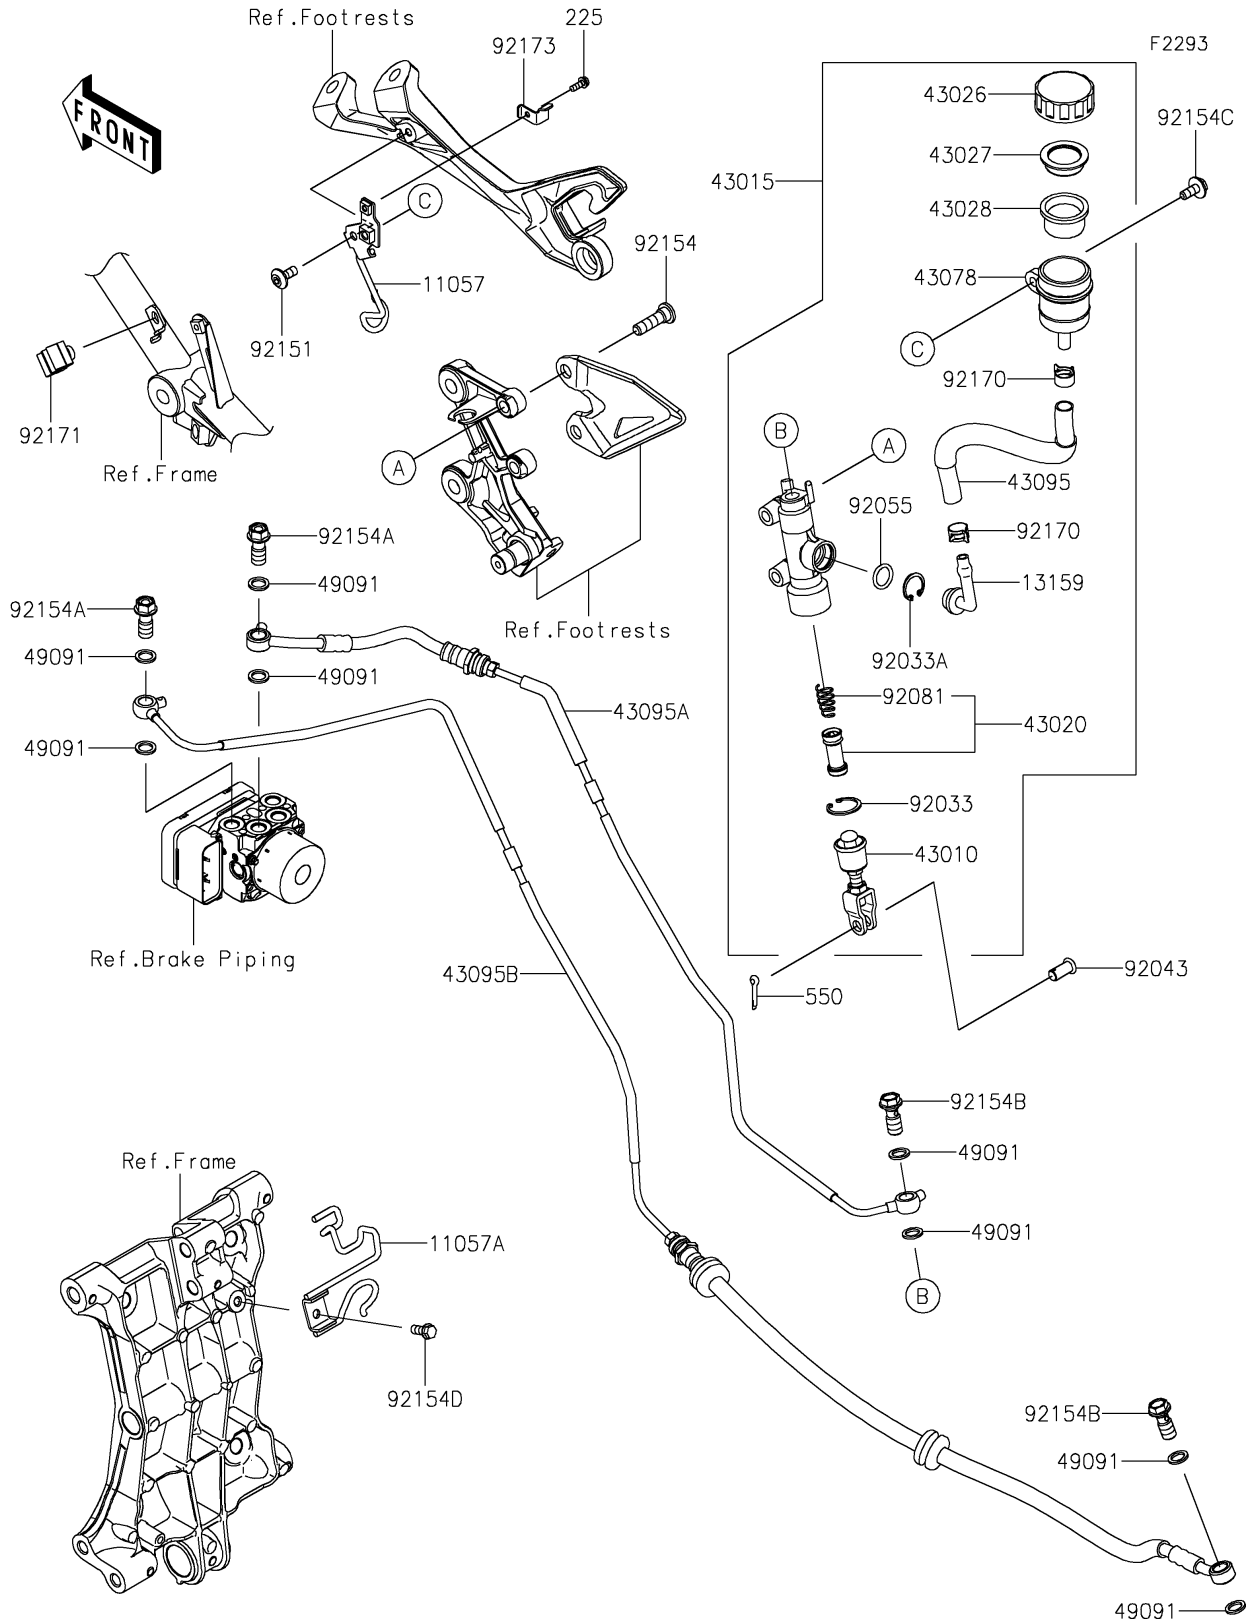

2025 NINJA® 500 ABS PARTS DIAGRAM

Rear Master Cylinder

2025 NINJA® 500 ABS PARTS LIST

Rear Master Cylinder

ITEM NAME	PART NUMBER	QUANTITY
BRACKET,RR RESERVOIR (Ref # 11057)	11057-1101	1
BRACKET,PIVOT BRACKET (Ref # 11057A)	11057-1103	1
CONNECTOR (Ref # 13159)	13159-1056	1
ROD-ASSY-BRAKE (Ref # 43010)	43010-0022	1
CYLINDER-ASSY-MASTER,RR (Ref # 43015)	43015-0667	1
PISTON-COMP-BRAKE (Ref # 43020)	43020-0023	1
CAP-BRAKE (Ref # 43026)	43026-0009	1
PLATE-DIAPHRAGM (Ref # 43027)	43027-1053	1
DIAPHRAGM (Ref # 43028)	43028-1065	1
RESERVOIR (Ref # 43078)	43078-0040	1
HOSE-BRAKE,RR RESERVOIR (Ref # 43095)	43095-1495	1
HOSE-BRAKE,HU-RR M/CYLINDER (Ref # 43095A)	43095-1948	1
HOSE-BRAKE,HU-RR CALIPER (Ref # 43095B)	43095-1949	1
WASHER-SEAL,10.1X14.5X1.5 (Ref # 49091)	49091-0001	8
RING-SNAP,20.9X24.6X1.2 (Ref # 92033)	92033-0079	1
RING-SNAP,20.5MM (Ref # 92033A)	92033-1186	1
PIN (Ref # 92043)	92043-0904	1
RING-O,14.8X2.4 (Ref # 92055)	92055-0741	1
SPRING,MASTER CYLINDER (Ref # 92081)	92081-1737	1
BOLT,SOCKET,6X14 (Ref # 92151)	92151-1654	1
BOLT,SOCKET,8X30 (Ref # 92154)	92154-0843	2
BOLT,BANJO,10X22 (Ref # 92154A)	92154-1138	2
BOLT,BANJO,10X23 (Ref # 92154B)	92154-1712	2
BOLT,UPSET-WP,6X16 (Ref # 92154C)	92154-2244	1
BOLT,6X14 (Ref # 92154D)	92154-4129	1
CLAMP,HOSE (Ref # 92170)	92170-1091	2
CLAMP (Ref # 92171)	92171-0818	1
CLAMP,RESERVOIR TANK CAP (Ref # 92173)	92173-0028	1
SCREW-PAN-WSP-CROS,4X12 (Ref # 225)	225AB0412	1

2025 NINJA® 500 ABS PARTS LIST

Rear Master Cylinder

ITEM NAME	PART NUMBER	QUANTITY
PIN-COTTER,2.0X15 (Ref # 550)	550AA2015	1