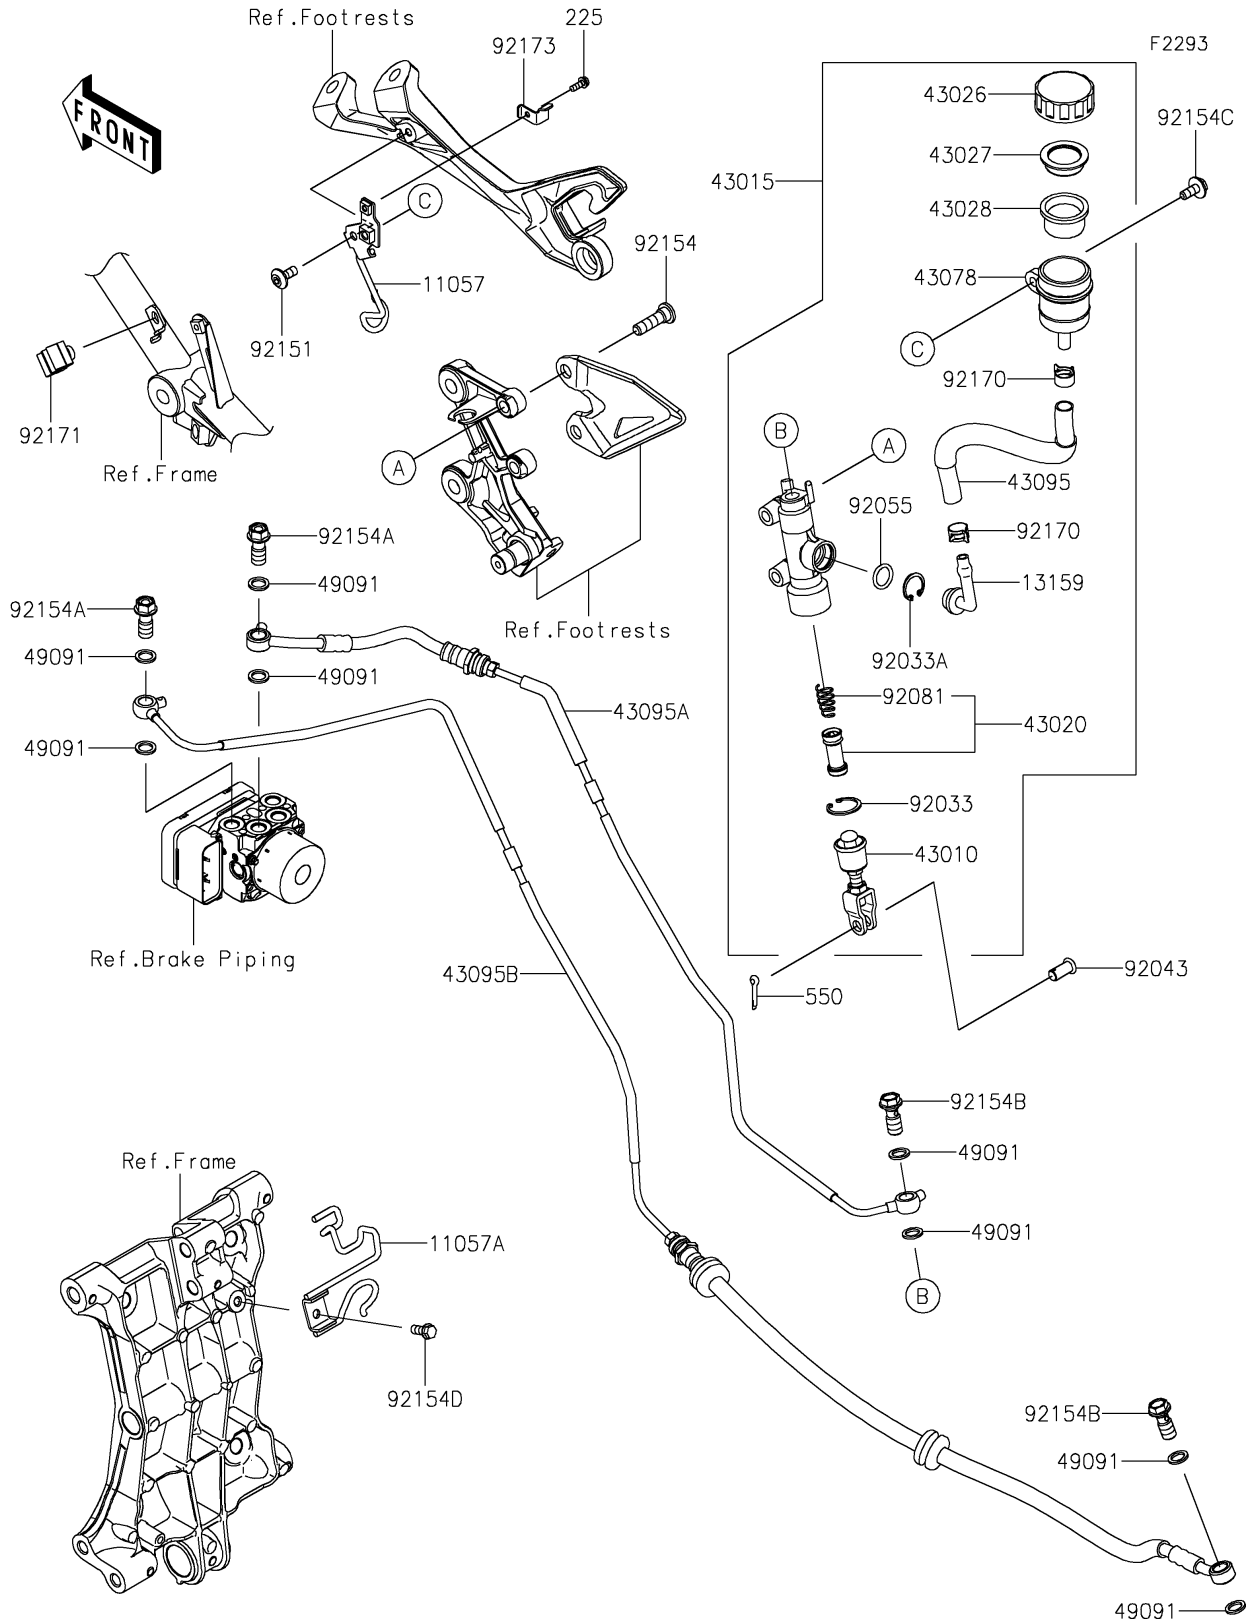

2024 Ninja 500 PARTS DIAGRAM

Rear Master Cylinder

2024 Ninja 500 PARTS LIST

Rear Master Cylinder

ITEM NAME	PART NUMBER	QUANTITY
BRACKET,RR RESERVOIR (Ref # 11057)	11057-1101	1
BRACKET,PIVOT BRACKET (Ref # 11057A)	11057-1103	1
CONNECTOR (Ref # 13159)	13159-1056	1
ROD-ASSY-BRAKE (Ref # 43010)	43010-0022	1
CYLINDER-ASSY-MASTER,RR (Ref # 43015)	43015-0667	1
PISTON-COMP-BRAKE (Ref # 43020)	43020-0023	1
CAP-BRAKE (Ref # 43026)	43026-0009	1
PLATE-DIAPHRAGM (Ref # 43027)	43027-1053	1
DIAPHRAGM (Ref # 43028)	43028-1065	1
RESERVOIR (Ref # 43078)	43078-0040	1
HOSE-BRAKE,RR RESERVOIR (Ref # 43095)	43095-1495	1
HOSE-BRAKE,HU-RR M/CYLINDER (Ref # 43095A)	43095-1948	1
HOSE-BRAKE,HU-RR CALIPER (Ref # 43095B)	43095-1949	1
WASHER-SEAL,10.1X14.5X1.5 (Ref # 49091)	49091-0001	8
RING-SNAP,20.9X24.6X1.2 (Ref # 92033)	92033-0079	1
RING-SNAP,20.5MM (Ref # 92033A)	92033-1186	1
PIN (Ref # 92043)	92043-0904	1
RING-O,14.8X2.4 (Ref # 92055)	92055-0741	1
SPRING,MASTER CYLINDER (Ref # 92081)	92081-1737	1
BOLT,SOCKET,6X14 (Ref # 92151)	92151-1654	1
BOLT,SOCKET,8X30 (Ref # 92154)	92154-0843	2
BOLT,BANJO,10X22 (Ref # 92154A)	92154-1138	2
BOLT,BANJO,10X23 (Ref # 92154B)	92154-1712	2
BOLT,UPSET-WP,6X16 (Ref # 92154C)	92154-2244	1
BOLT,6X14 (Ref # 92154D)	92154-4129	1
CLAMP,HOSE (Ref # 92170)	92170-1091	2
CLAMP (Ref # 92171)	92171-0818	1
CLAMP,RESERVOIR TANK CAP (Ref # 92173)	92173-0028	1
SCREW-PAN-WSP-CROS,4X12 (Ref # 225)	225AB0412	1

2024 Ninja 500 PARTS LIST

Rear Master Cylinder

ITEM NAME	PART NUMBER	QUANTITY
PIN-COTTER,2.0X15 (Ref # 550)	550AA2015	1