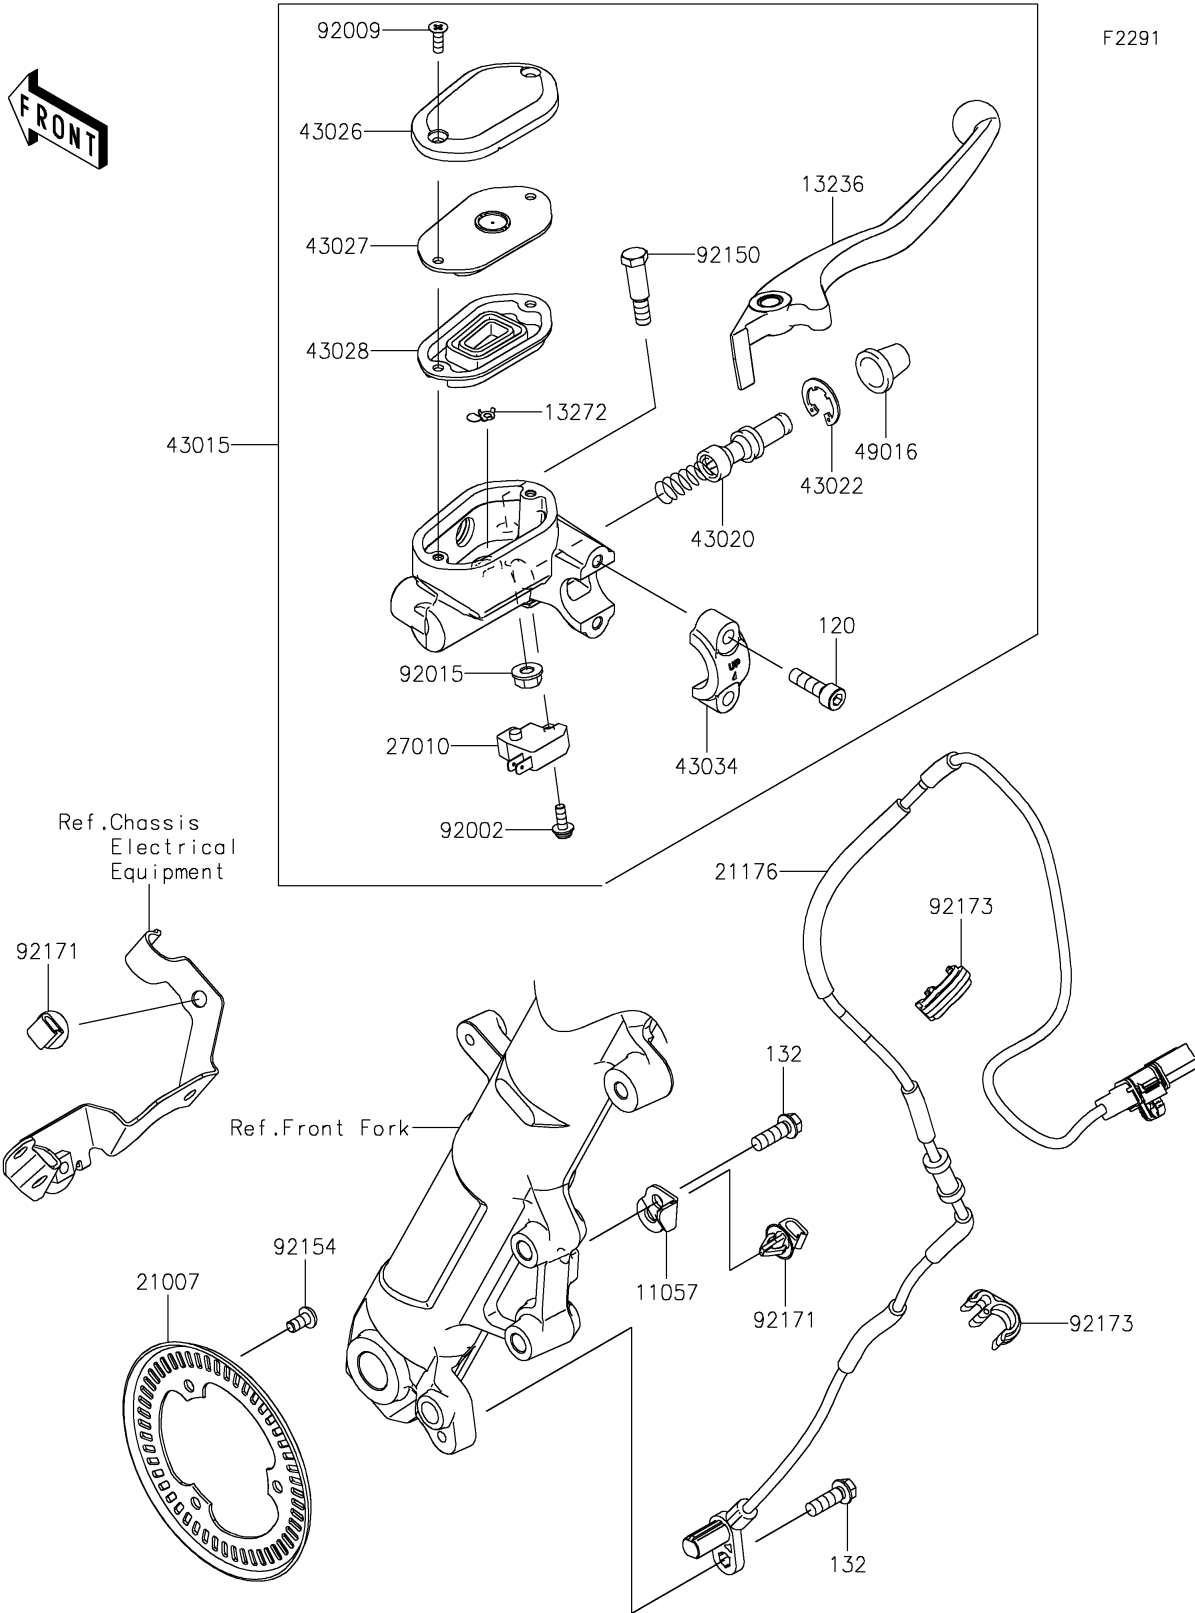

2025 NINJA® 500 ABS PARTS DIAGRAM

Front Master Cylinder

2025 NINJA® 500 ABS PARTS LIST

Front Master Cylinder

ITEM NAME	PART NUMBER	QUANTITY
BRACKET,SENSOR (Ref # 11057)	11057-1099	1
LEVER-COMP (Ref # 13236)	13236-0861	1
PLATE (Ref # 13272)	13272-0573	1
ROTOR,SENSOR,FR (Ref # 21007)	21007-0671	1
SENSOR,SPEED,FR (Ref # 21176)	21176-1141	1
SWITCH,BRAKE (Ref # 27010)	27010-0762	1
CYLINDER-ASSY-MASTER,FR (Ref # 43015)	43015-0817	1
PISTON-COMP-BRAKE (Ref # 43020)	43020-0022	1
STOPPER-BRAKE,PISTON (Ref # 43022)	43022-1010	1
CAP-BRAKE (Ref # 43026)	43026-0026	1
PLATE-DIAPHRAGM (Ref # 43027)	43027-0010	1
DIAPHRAGM (Ref # 43028)	43028-0022	1
HOLDER-BRAKE,MASTER CYLINDER (Ref # 43034)	43034-1016	1
COVER-SEAL,MASTER CYLINDER (Ref # 49016)	49016-1044	1
BOLT,SCREW,4X12 (Ref # 92002)	92002-1323	1
SCREW,4MM (Ref # 92009)	92009-1458	2
NUT,FLANGED,6MM,BLACK (Ref # 92015)	92015-1233	1
BOLT,LEVER SET (Ref # 92150)	92150-1451	1
BOLT,SOCKET,5X10 (Ref # 92154)	92154-2801	3
CLAMP (Ref # 92171)	92171-0640	2
CLAMP,HOSE&SENSOR LINE (Ref # 92173)	92173-1613	2
BOLT-SOCKET,6X20 (Ref # 120)	120CB0620	2
BOLT-FLANGED-SMALL,6X18 (Ref # 132)	132BC0618	2