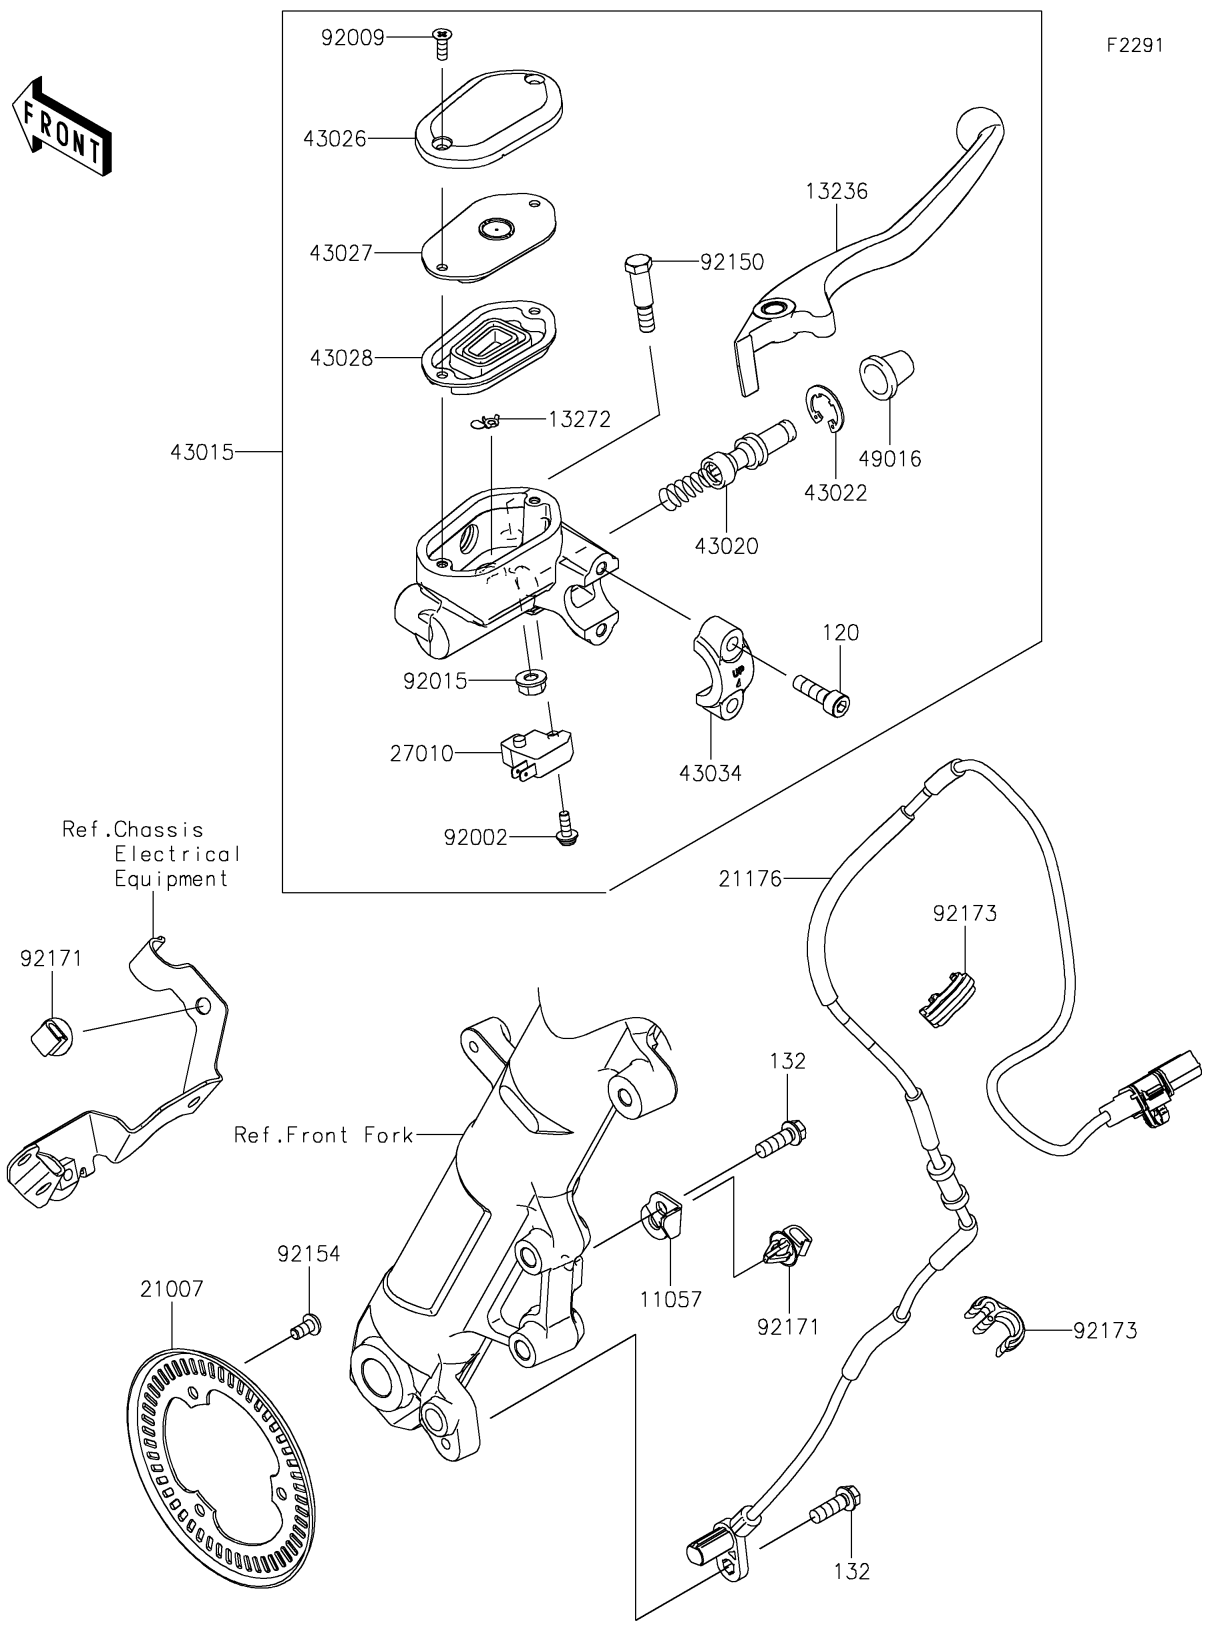

2024 Ninja 500 PARTS DIAGRAM

Front Master Cylinder

2024 Ninja 500 PARTS LIST

Front Master Cylinder

ITEM NAME	PART NUMBER	QUANTITY
BRACKET,SENSOR (Ref # 11057)	11057-1099	1
LEVER-COMP (Ref # 13236)	13236-0861	1
PLATE (Ref # 13272)	13272-0573	1
ROTOR,SENSOR,FR (Ref # 21007)	21007-0671	1
SENSOR,SPEED,FR (Ref # 21176)	21176-1141	1
SWITCH,BRAKE (Ref # 27010)	27010-0762	1
CYLINDER-ASSY-MASTER,FR (Ref # 43015)	43015-0817	1
PISTON-COMP-BRAKE (Ref # 43020)	43020-0022	1
STOPPER-BRAKE,PISTON (Ref # 43022)	43022-1010	1
CAP-BRAKE (Ref # 43026)	43026-0026	1
PLATE-DIAPHRAGM (Ref # 43027)	43027-0010	1
DIAPHRAGM (Ref # 43028)	43028-0022	1
HOLDER-BRAKE,MASTER CYLINDER (Ref # 43034)	43034-1016	1
COVER-SEAL,MASTER CYLINDER (Ref # 49016)	49016-1044	1
BOLT,SCREW,4X12 (Ref # 92002)	92002-1323	1
SCREW,4MM (Ref # 92009)	92009-1458	2
NUT,FLANGED,6MM,BLACK (Ref # 92015)	92015-1233	1
BOLT,LEVER SET (Ref # 92150)	92150-1451	1
BOLT,SOCKET,5X10 (Ref # 92154)	92154-2801	3
CLAMP (Ref # 92171)	92171-0640	2
CLAMP,HOSE&SENSOR LINE (Ref # 92173)	92173-1613	2
BOLT-SOCKET,6X20 (Ref # 120)	120CB0620	2
BOLT-FLANGED-SMALL,6X18 (Ref # 132)	132BC0618	2