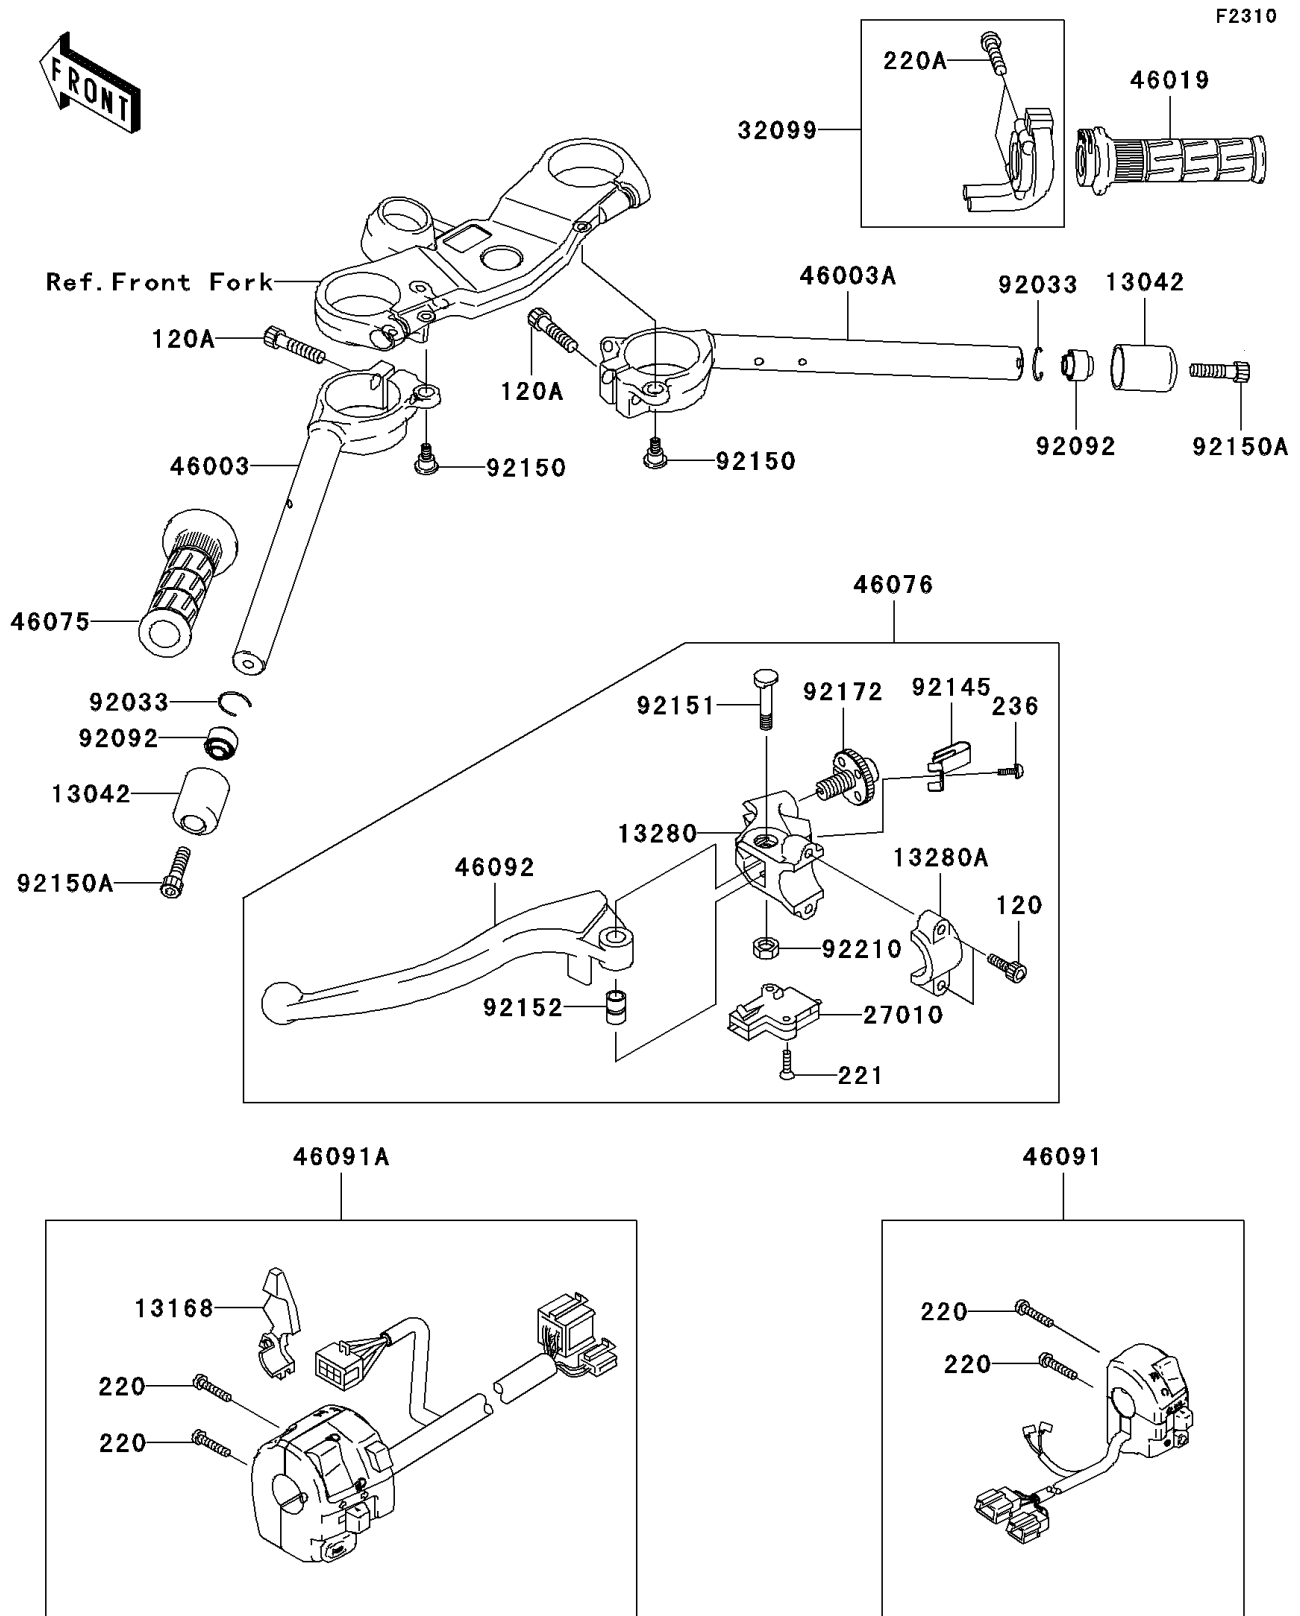

2004 Ninja® ZX™-6RR PARTS DIAGRAM

Handlebar

2004 Ninja® ZX™-6RR PARTS LIST

Handlebar

ITEM NAME	PART NUMBER	QUANTITY
BOLT-SOCKET (Ref # 120)	120S0620	1
BOLT-SOCKET,8X35,BLACK (Ref # 120A)	120S0835	1
SCREW-PAN-CROS (Ref # 220)	220C0525	1
SCREW-PAN-CROS (Ref # 220A)	220C0535	1
SCREW-CSK-CROS (Ref # 221)	221C0316	1
SCREW-PAN-WSP-CROS,4X10 (Ref # 236)	236C0410	1
WEIGHT,HANDLE (Ref # 13042)	13042-1133	1
LEVER,CHOKE (Ref # 13168)	13168-1516	1
HOLDER,CLUTCH LEVER (Ref # 13280)	13280-0034	1
HOLDER,CLUTCH LEVER (Ref # 13280A)	13280-0035	1
SWITCH,CLUTCH (Ref # 27010)	27010-1492	1
CASE,THROTTLE CABLE (Ref # 32099)	32099-1193	1
HANDLE,LH (Ref # 46003)	46003-1590	1
HANDLE,RH (Ref # 46003A)	46003-1591	1
GRIP-ASSY,THROTTLE (Ref # 46019)	46019-0001	1
GRIP,LH (Ref # 46075)	46075-1144	1
LEVER-ASSY-GRIP,CLUTCH (Ref # 46076)	46076-0012	1
HOUSING-ASSY-CONTROL,RH (Ref # 46091)	46091-1889	1
HOUSING-ASSY-CONTROL,LH (Ref # 46091A)	46091-1892	1
LEVER-GRIP,CLUTCH (Ref # 46092)	46092-0006	1
RING-SNAP,OD=22.2 (Ref # 92033)	92033-1102	1
BUSHING-RUBBER,HANDLE (Ref # 92092)	92092-1075	1
SPRING (Ref # 92145)	92145-1286	1
BOLT,6MM (Ref # 92150)	92150-1090	1
BOLT,SOCKET,8X30 (Ref # 92150A)	92150-1604	1
BOLT (Ref # 92151)	92151-1523	1
COLLAR (Ref # 92152)	92152-0103	1
SCREW,ADJUST NUT (Ref # 92172)	92172-1060	1
NUT,LOCK,6MM (Ref # 92210)	92210-0006	1