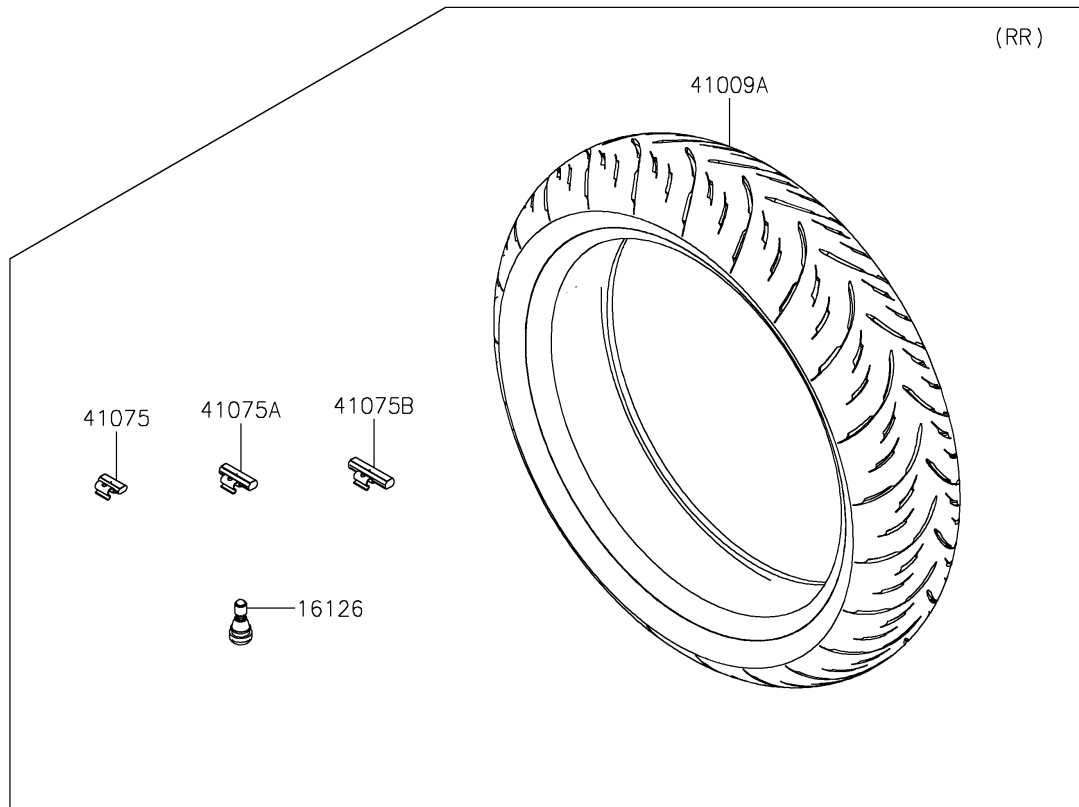

2024 Ninja 500 PARTS DIAGRAM

Tires

2024 Ninja 500 PARTS LIST

Tires

ITEM NAME	PART NUMBER	QUANTITY
VALVE,TIRE (Ref # 16126)	16126-0770	2
TIRE,FR,110/70R17 54H,GPR-300F (Ref # 41009)	41009-0773	1
TIRE,RR,150/60R17 66H,GPR-300 (Ref # 41009A)	41009-0774	1
BALANCER-WHEEL,10G,SILVER (Ref # 41075)	41075-0007	AR
BALANCER-WHEEL,20G,SILVER (Ref # 41075A)	41075-0008	AR
BALANCER-WHEEL,30G,SILVER (Ref # 41075B)	41075-0009	AR