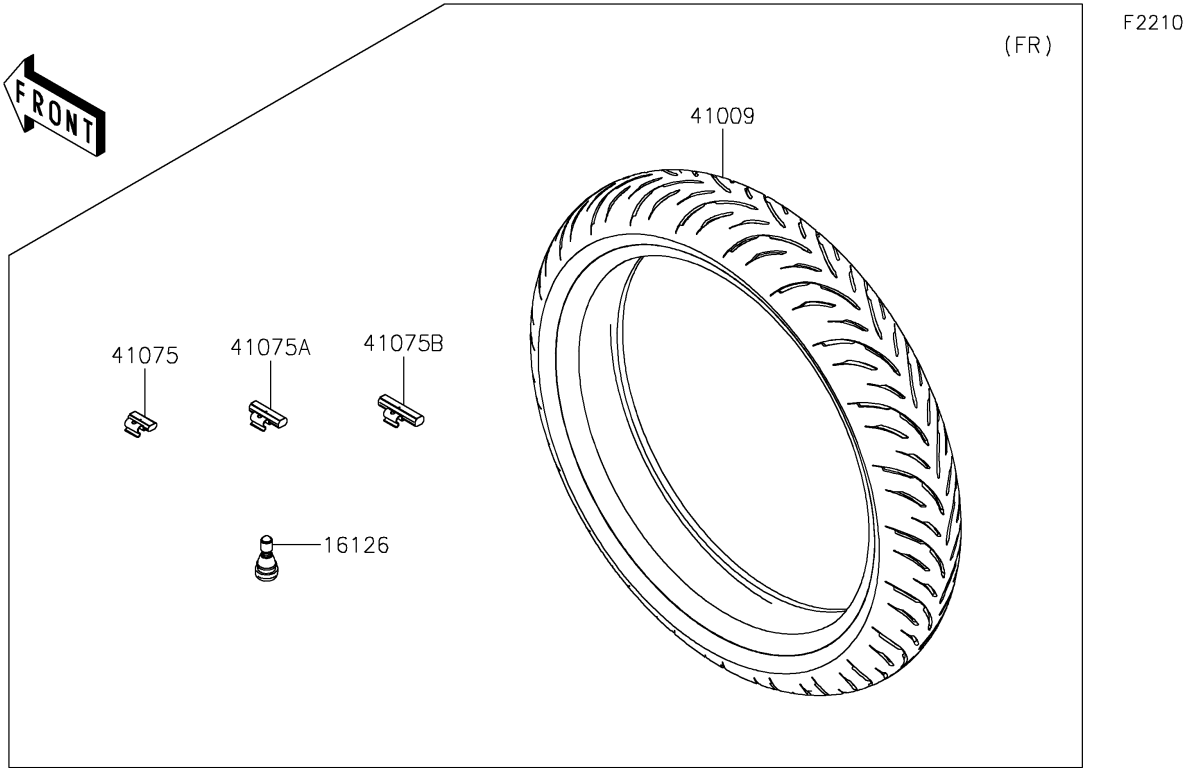

2024 Ninja 500 PARTS DIAGRAM

Tires

2024 Ninja 500 PARTS LIST

Tires

ITEM NAME	PART NUMBER	QUANTITY
VALVE,TIRE (Ref # 16126)	16126-0770	2
TIRE,FR,110/70R17 54H,GPR-300F (Ref # 41009)	41009-0773	1
TIRE,RR,150/60R17 66H,GPR-300 (Ref # 41009A)	41009-0774	1
BALANCER-WHEEL,10G,SILVER (Ref # 41075)	41075-0007	AR
BALANCER-WHEEL,20G,SILVER (Ref # 41075A)	41075-0008	AR
BALANCER-WHEEL,30G,SILVER (Ref # 41075B)	41075-0009	AR