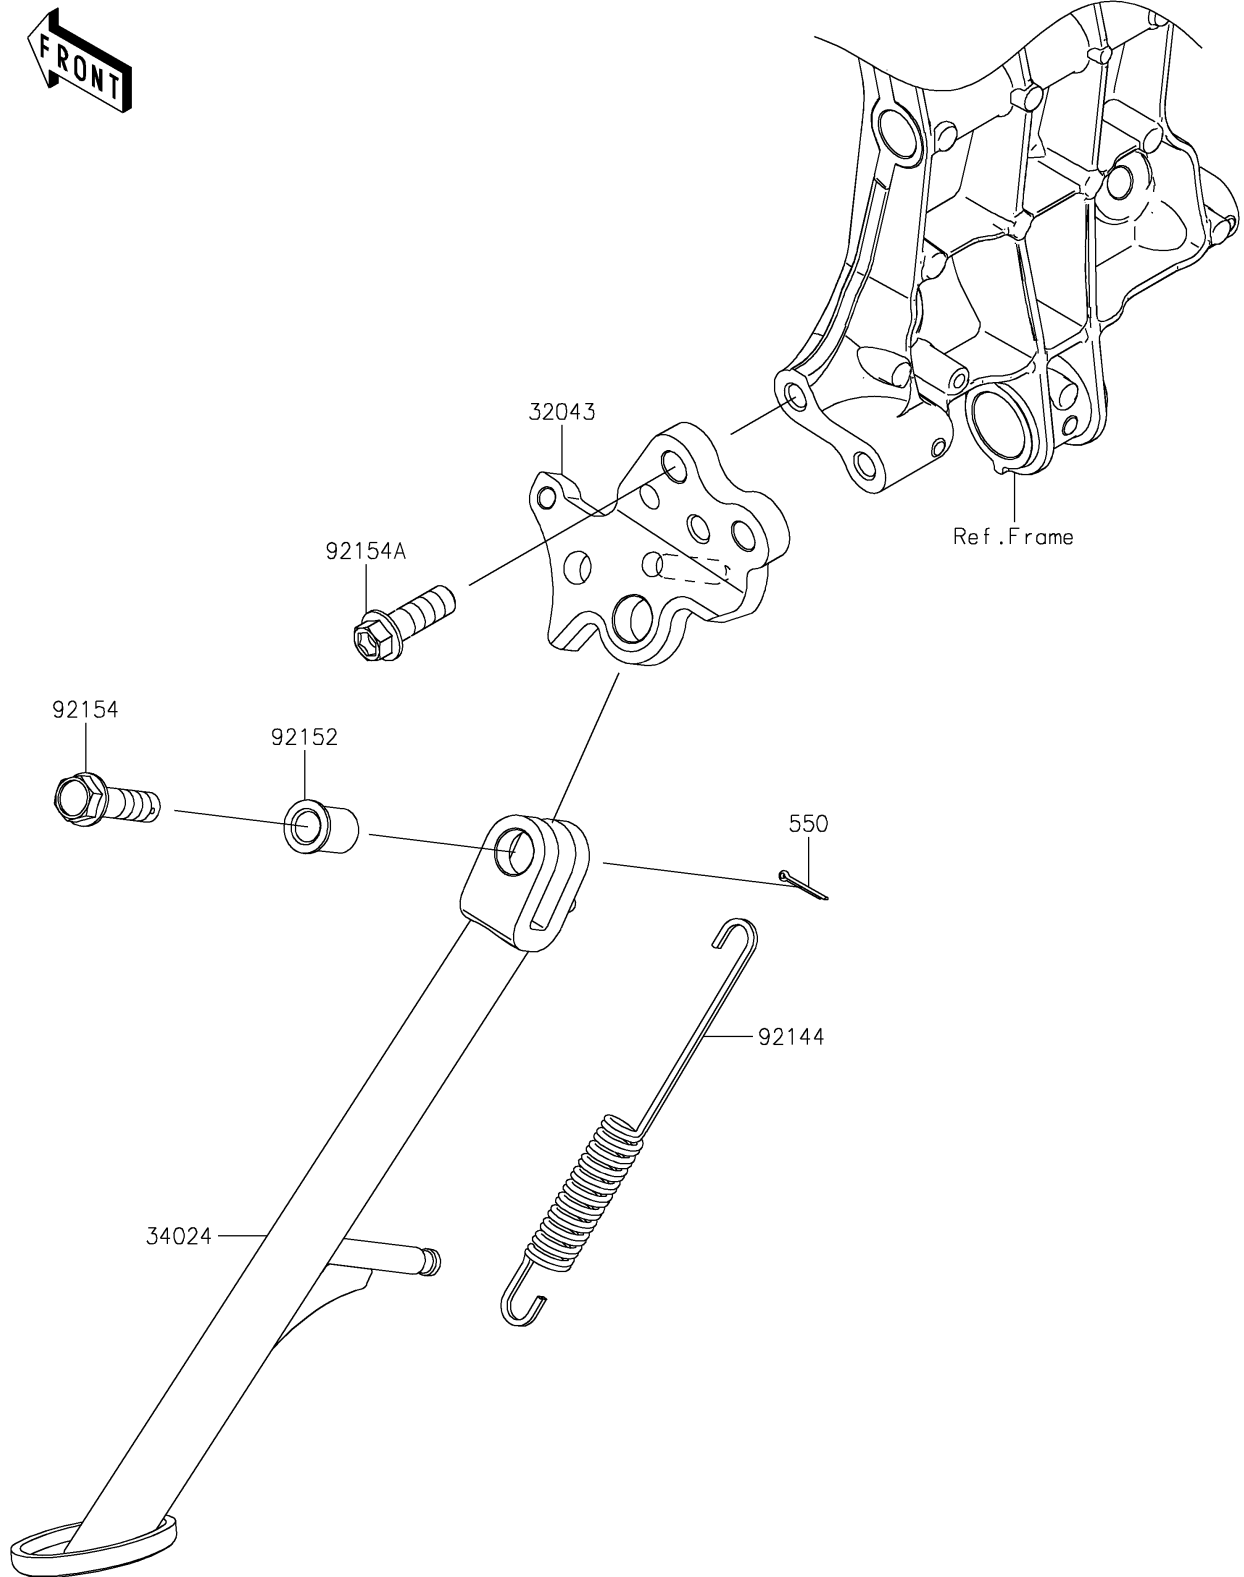

2024 Ninja 500 PARTS DIAGRAM

Stand(s)

F2190

2024 Ninja 500 PARTS LIST

Stand(s)

ITEM NAME	PART NUMBER	QUANTITY
BRACKET-STAND (Ref # 32043)	32043-0672	1
STAND-SIDE (Ref # 34024)	34024-0149	1
SPRING,SIDE STAND (Ref # 92144)	92144-1818	1
COLLAR,10.2X15X20.1 (Ref # 92152)	92152-1914	1
BOLT,FLANGED,10X37 (Ref # 92154)	92154-1539	1
BOLT,10X30,TB2468 (Ref # 92154A)	92154-2814	2
PIN-COTTER,2.0X15 (Ref # 550)	550AA2015	1