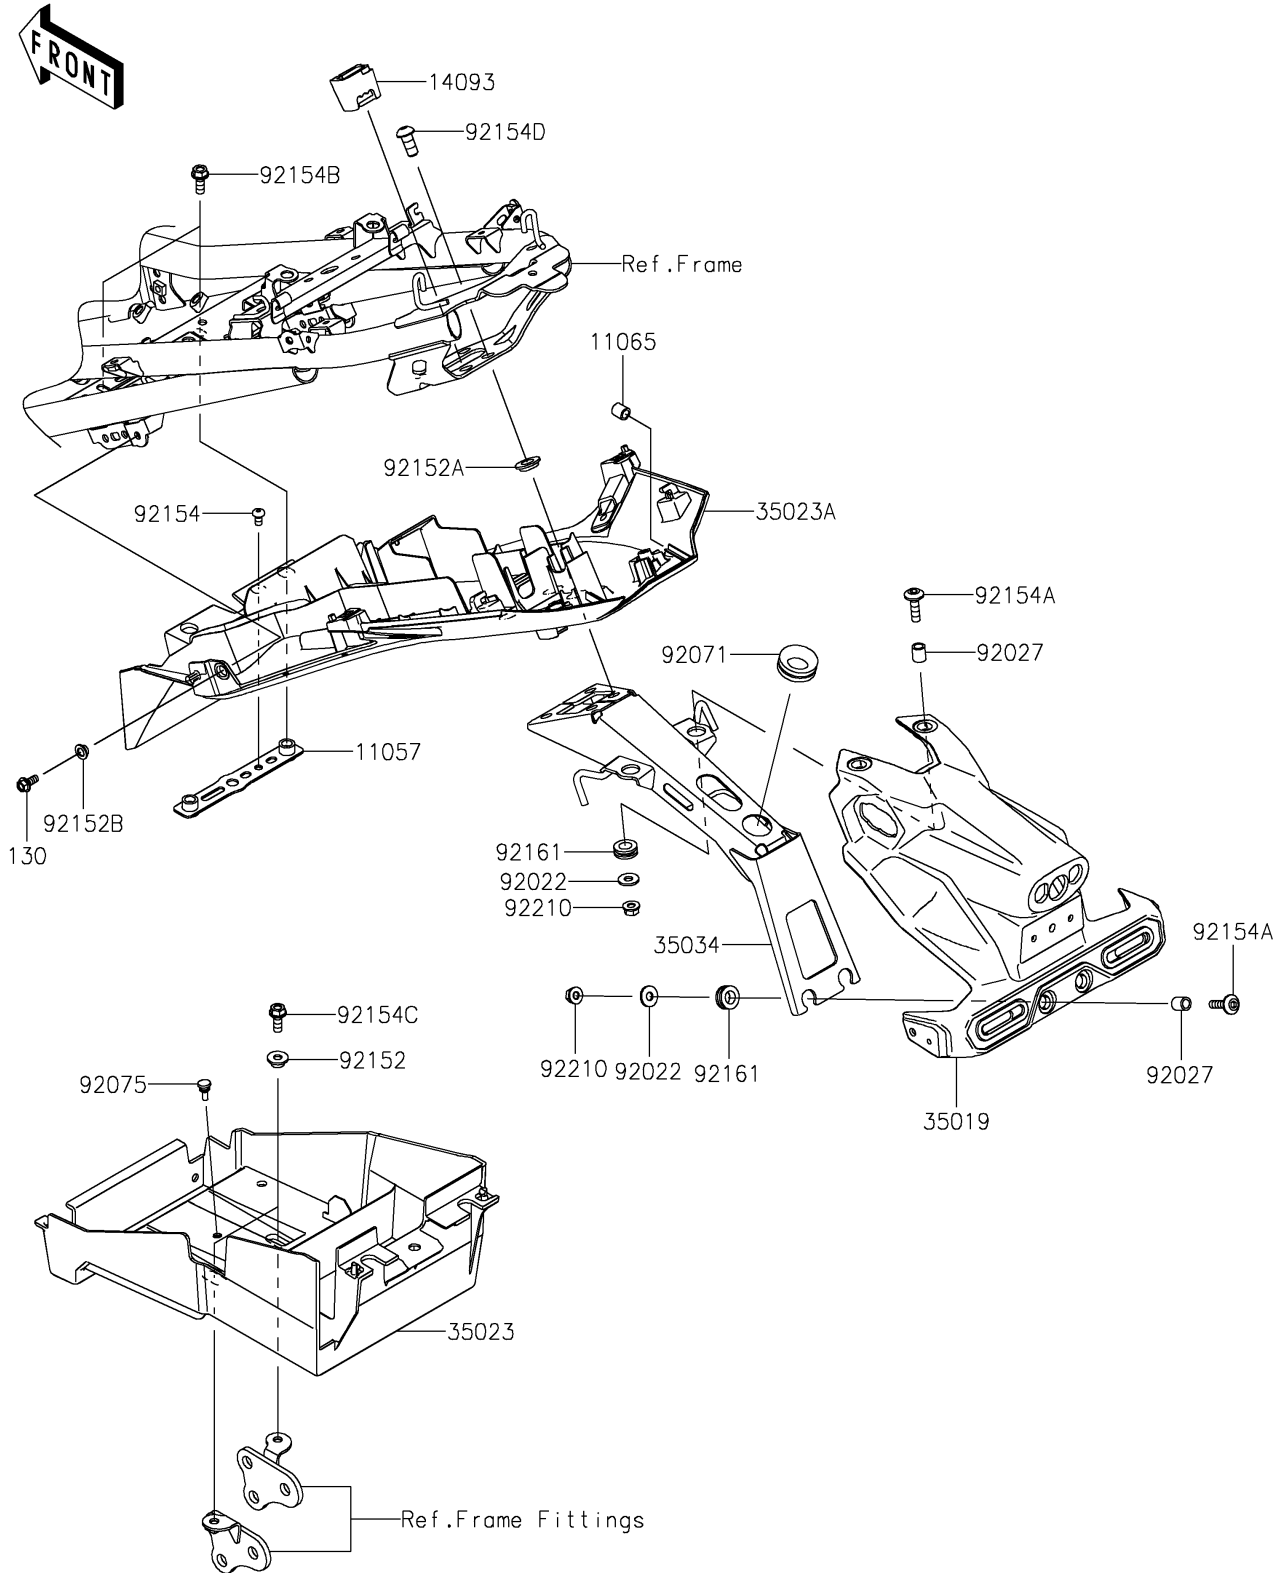

2025 Ninja 500 PARTS DIAGRAM

Rear Fender(s)

F2172

2025 Ninja 500 PARTS LIST

Rear Fender(s)

ITEM NAME	PART NUMBER	QUANTITY
BRACKET (Ref # 11057)	11057-1191	1
CAP (Ref # 11065)	11065-0156	2
COVER,RR FENDER (Ref # 14093)	14093-1533	1
FLAP (Ref # 35019)	35019-0639	1
FENDER-REAR (Ref # 35023)	35023-0438	1
FENDER-REAR (Ref # 35023A)	35023-0500	1
REINFORCE (Ref # 35034)	35034-0616	1
WASHER (Ref # 92022)	92022-2247	4
COLLAR,6.8X10X11.5 (Ref # 92027)	92027-1210	4
GROMMET (Ref # 92071)	92071-0709	1
DAMPER,6X10X15 (Ref # 92075)	92075-1808	1
COLLAR,6.5X10X6.4 (Ref # 92152)	92152-2287	2
COLLAR,10X20X4.5 (Ref # 92152A)	92152-2392	4
COLLAR,6X8X4.5 (Ref # 92152B)	92152-2395	2
BOLT,SOCKET,5X10 (Ref # 92154)	92154-1547	1
BOLT,SOCKET,6X22 (Ref # 92154A)	92154-2234	4
BOLT,FLANGED,6X16 (Ref # 92154B)	92154-2895	2
BOLT,FLANGED,6X16 (Ref # 92154C)	92154-2900	2
BOLT,SOCKET,8X18 (Ref # 92154D)	92154-3739	4
DAMPER,10X18X6.5 (Ref # 92161)	92161-2091	4
NUT,FLANGED,6MM (Ref # 92210)	92210-1514	4
BOLT-FLANGED,5X12 (Ref # 130)	130BA0512	2