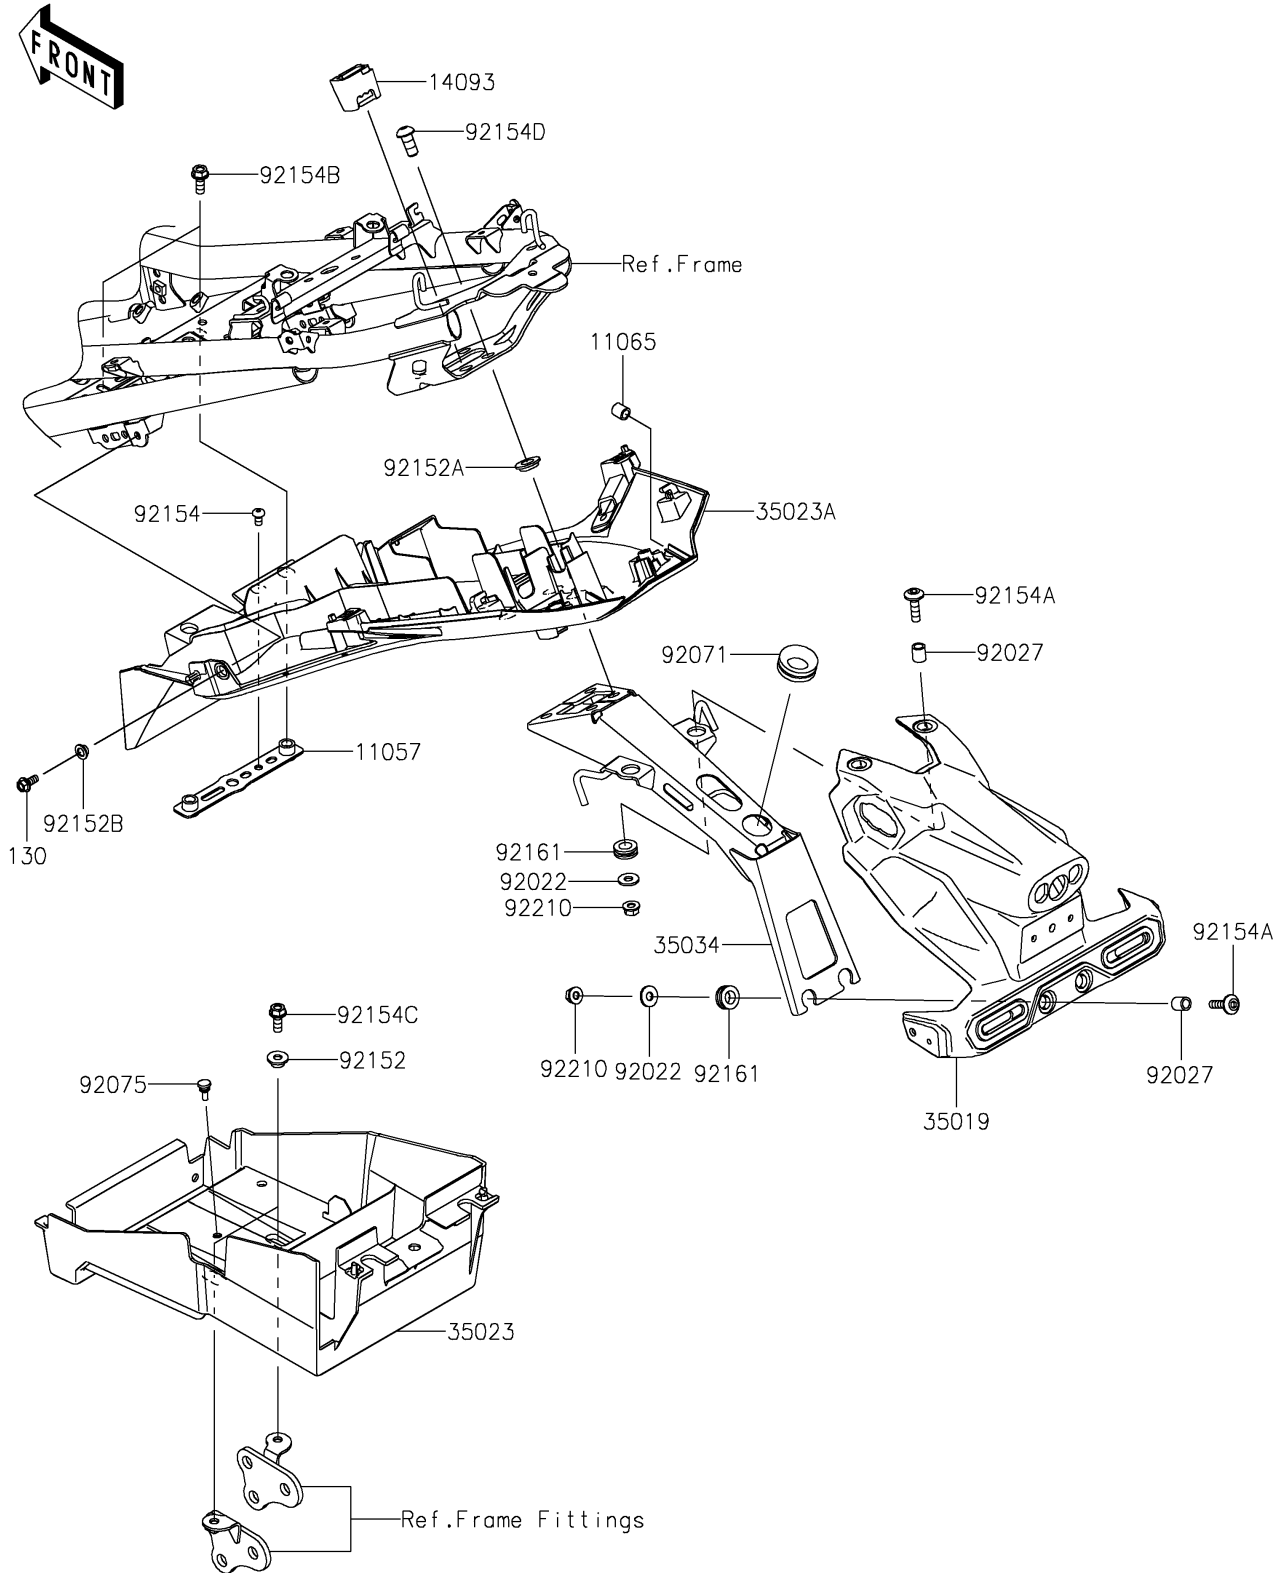

2024 Ninja 500 PARTS DIAGRAM

Rear Fender(s)

F2172

2024 Ninja 500 PARTS LIST

Rear Fender(s)

ITEM NAME	PART NUMBER	QUANTITY
BRACKET (Ref # 11057)	11057-1191	1
CAP (Ref # 11065)	11065-0156	2
COVER,RR FENDER (Ref # 14093)	14093-1533	1
FLAP (Ref # 35019)	35019-0639	1
FENDER-REAR (Ref # 35023)	35023-0438	1
FENDER-REAR (Ref # 35023A)	35023-0500	1
REINFORCE (Ref # 35034)	35034-0616	1
WASHER (Ref # 92022)	92022-2247	4
COLLAR,6.8X10X11.5 (Ref # 92027)	92027-1210	4
GROMMET (Ref # 92071)	92071-0709	1
DAMPER,6X10X15 (Ref # 92075)	92075-1808	1
COLLAR,6.5X10X6.4 (Ref # 92152)	92152-2287	2
COLLAR,10X20X4.5 (Ref # 92152A)	92152-2392	4
COLLAR,6X8X4.5 (Ref # 92152B)	92152-2395	2
BOLT,SOCKET,5X10 (Ref # 92154)	92154-1547	1
BOLT,SOCKET,6X22 (Ref # 92154A)	92154-2234	4
BOLT,FLANGED,6X16 (Ref # 92154B)	92154-2895	2
BOLT,FLANGED,6X16 (Ref # 92154C)	92154-2900	2
BOLT,SOCKET,8X18 (Ref # 92154D)	92154-3739	4
DAMPER,10X18X6.5 (Ref # 92161)	92161-2091	4
NUT,FLANGED,6MM (Ref # 92210)	92210-1514	4
BOLT-FLANGED,5X12 (Ref # 130)	130BA0512	2