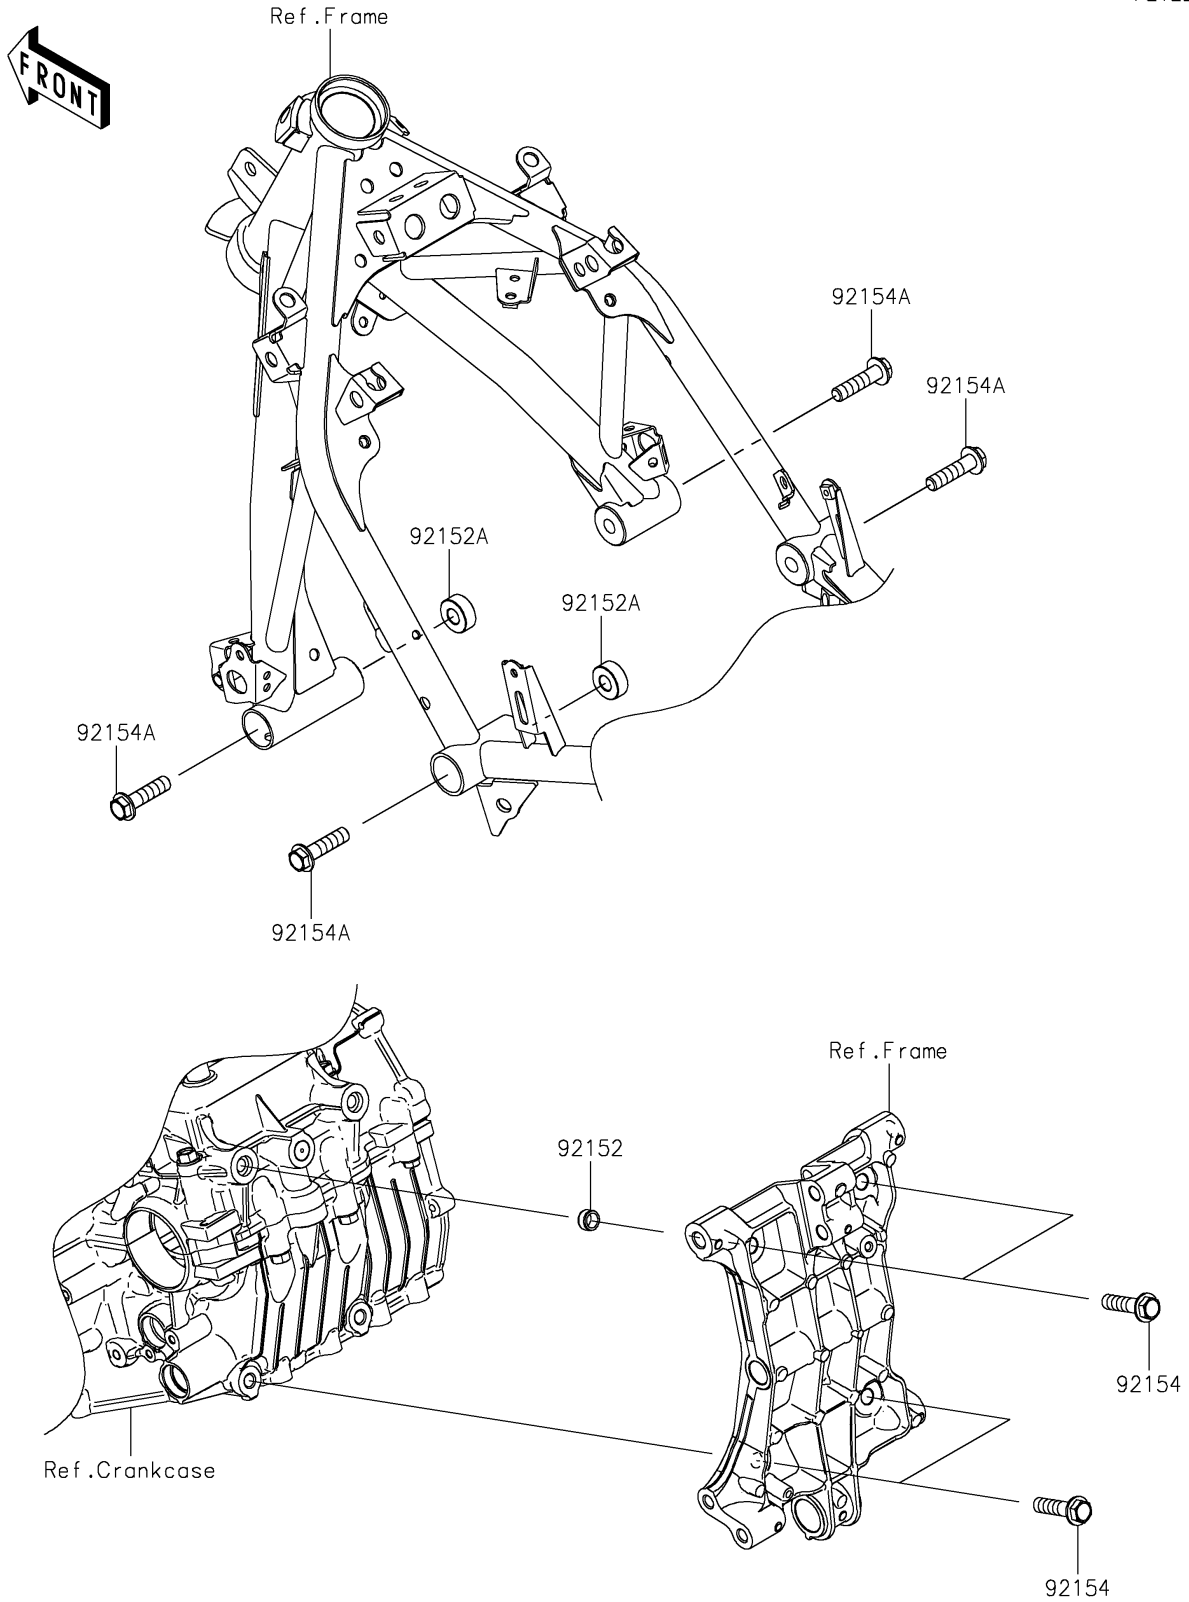

2025 NINJA® 500 ABS PARTS DIAGRAM

Engine Mount

F2122

2025 NINJA® 500 ABS PARTS LIST

Engine Mount

ITEM NAME	PART NUMBER	QUANTITY
COLLAR,DOWEL PIN (Ref # 92152)	92152-0679	2
COLLAR,11X25X10 (Ref # 92152A)	92152-2397	2
BOLT,FLANGED,10X40 (Ref # 92154)	92154-2812	4
BOLT,FLANGED,10X40 (Ref # 92154A)	92154-7451	4