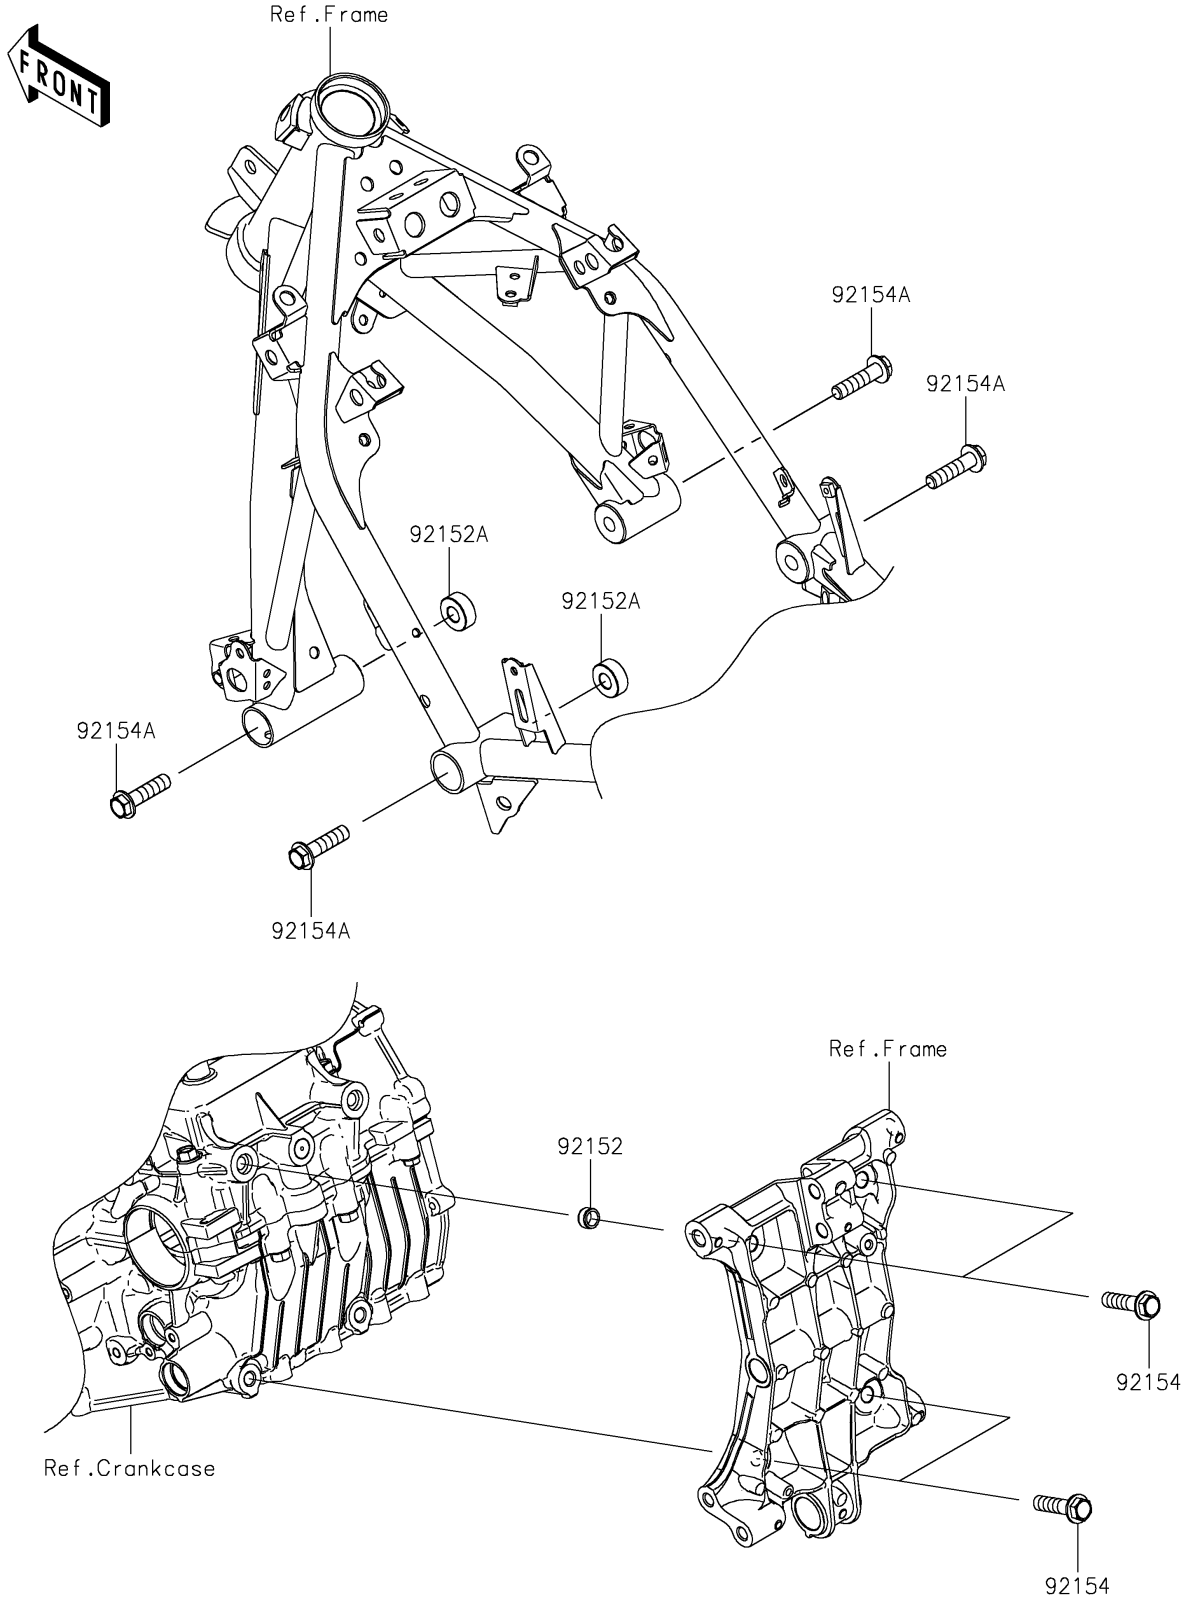

2024 Ninja 500 PARTS DIAGRAM

Engine Mount

F2122

2024 Ninja 500 PARTS LIST

Engine Mount

ITEM NAME	PART NUMBER	QUANTITY
COLLAR,DOWEL PIN (Ref # 92152)	92152-0679	2
COLLAR,11X25X10 (Ref # 92152A)	92152-2397	2
BOLT,FLANGED,10X40 (Ref # 92154)	92154-2812	4
BOLT,FLANGED,10X40 (Ref # 92154A)	92154-7451	4