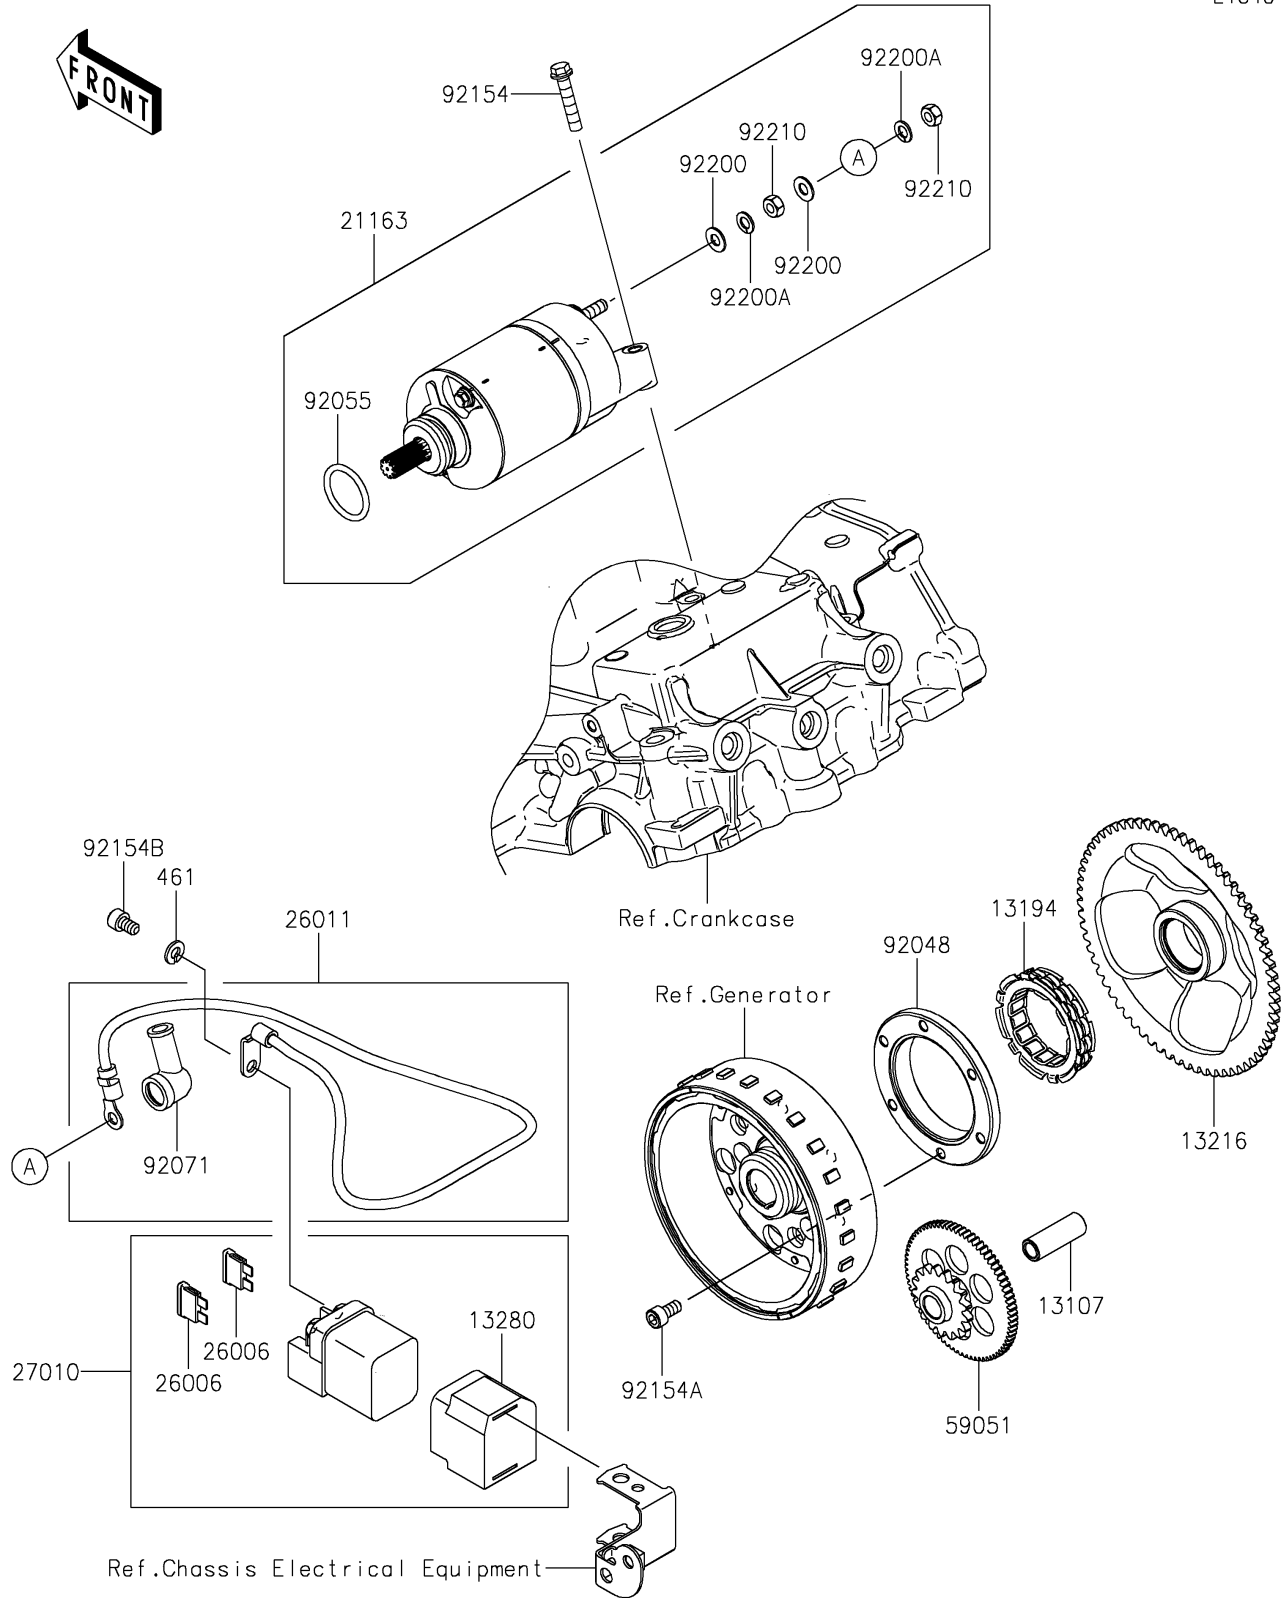

# 2024 Ninja 500 PARTS DIAGRAM

## Starter Motor

E1840

## 2024 Ninja 500 PARTS LIST

### Starter Motor

ITEM NAME	PART NUMBER	QUANTITY
SHAFT,IDLER (Ref # 13107)	13107-0861	1
CLUTCH-ONEWAY (Ref # 13194)	13194-1096	1
GEAR-COMP,ONEWAY CLUTCH,67T (Ref # 13216)	13216-0895	1
HOLDER (Ref # 13280)	13280-0301	1
STARTER-ELECTRIC (Ref # 21163)	21163-0794	1
FUSE,BLADE,30A,GREEN (Ref # 26006)	26006-1006	2
WIRE-LEAD,STARTER (Ref # 26011)	26011-1867	1
SWITCH,MAGNETIC (Ref # 27010)	27010-0099	1
GEAR-SPUR,IDLER (Ref # 59051)	59051-0799	1
RACE (Ref # 92048)	92048-0024	1
RING-O (Ref # 92055)	92055-0822	1
GROMMET (Ref # 92071)	92071-0787	1
BOLT,FLANGED,6X30 (Ref # 92154)	92154-1773	2
BOLT,SOCKET,6X12 (Ref # 92154A)	92154-1889	6
BOLT,SOCKET,6X10 (Ref # 92154B)	92154-4401	2
WASHER (Ref # 92200)	92200-1678	2
WASHER (Ref # 92200A)	92200-1679	2
NUT (Ref # 92210)	92210-1664	2
WASHER-SPRING,6MM (Ref # 461)	461DA0600	2