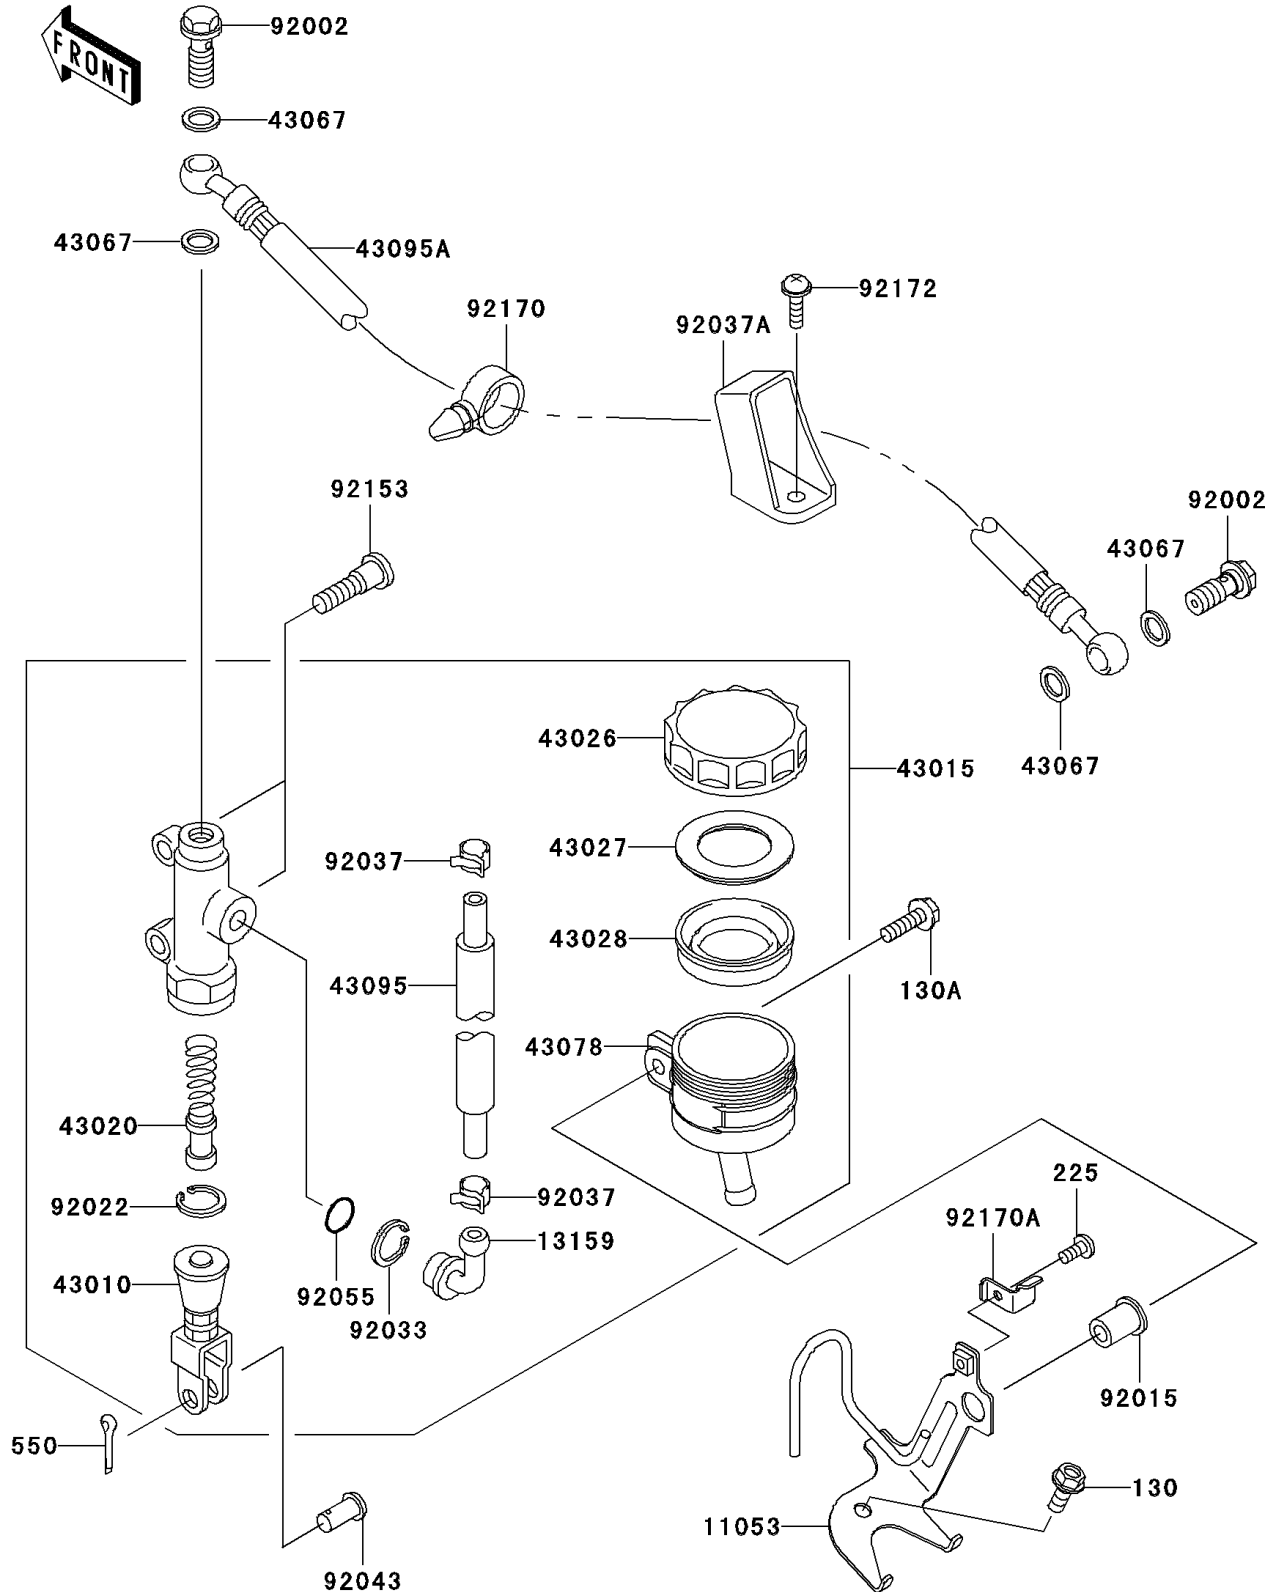

2004 Ninja® ZX™-6RR PARTS DIAGRAM

Rear Master Cylinder

F2293

2004 Ninja® ZX™-6RR PARTS LIST

Rear Master Cylinder

ITEM NAME	PART NUMBER	QUANTITY
BOLT-FLANGED (Ref # 130)	130L0614	1
BOLT-FLANGED (Ref # 130A)	130V0620	1
SCREW-PAN-WSP-CROS (Ref # 225)	225F0412	1
PIN-COTTER,2.0X15 (Ref # 550)	550D2015	1
BRACKET,RESERVOIR TANK (Ref # 11053)	11053-0292	1
CONNECTOR,RR MASTER CYLINDER (Ref # 13159)	13159-1052	1
ROD-ASSY-BRAKE (Ref # 43010)	43010-0002	1
CYLINDER-ASSY-MASTER,RR (Ref # 43015)	43015-0005	1
PISTON-COMP-BRAKE (Ref # 43020)	43020-1120	1
CAP-BRAKE (Ref # 43026)	43026-1051	1
PLATE-DIAPHRAGM (Ref # 43027)	43027-1051	1
DIAPHRAGM,MASTER CYLINDER (Ref # 43028)	43028-1057	1
WASHER,10.5X15X1.5 (Ref # 43067)	43067-001	1
RESERVOIR,RR MASTER CYLINDER (Ref # 43078)	43078-1082	1
HOSE-BRAKE,RR MASTER CYLINDER (Ref # 43095)	43095-1121	1
HOSE-BRAKE,RR (Ref # 43095A)	43095-1285	1
BOLT,OIL,L=23 (Ref # 92002)	92002-1888	1
NUT (Ref # 92015)	92015-1700	1
WASHER,CIRCRIP (Ref # 92022)	92022-1601	1
RING-SNAP,20.5MM (Ref # 92033)	92033-1186	1
CLAMP,BRAKE HOSE (Ref # 92037)	92037-1547	1
CLAMP,HOSE (Ref # 92037A)	92037-1896	1
PIN,8MM (Ref # 92043)	92043-1303	1
RING-O,MASTER CYLINDER (Ref # 92055)	92055-1251	1
BOLT,SOCKET,8X32 (Ref # 92153)	92153-0403	1
CLAMP (Ref # 92170)	92170-1067	1
CLAMP,RESERVE TANK CAP (Ref # 92170A)	92170-1879	1
SCREW,6X14 (Ref # 92172)	92172-0004	1