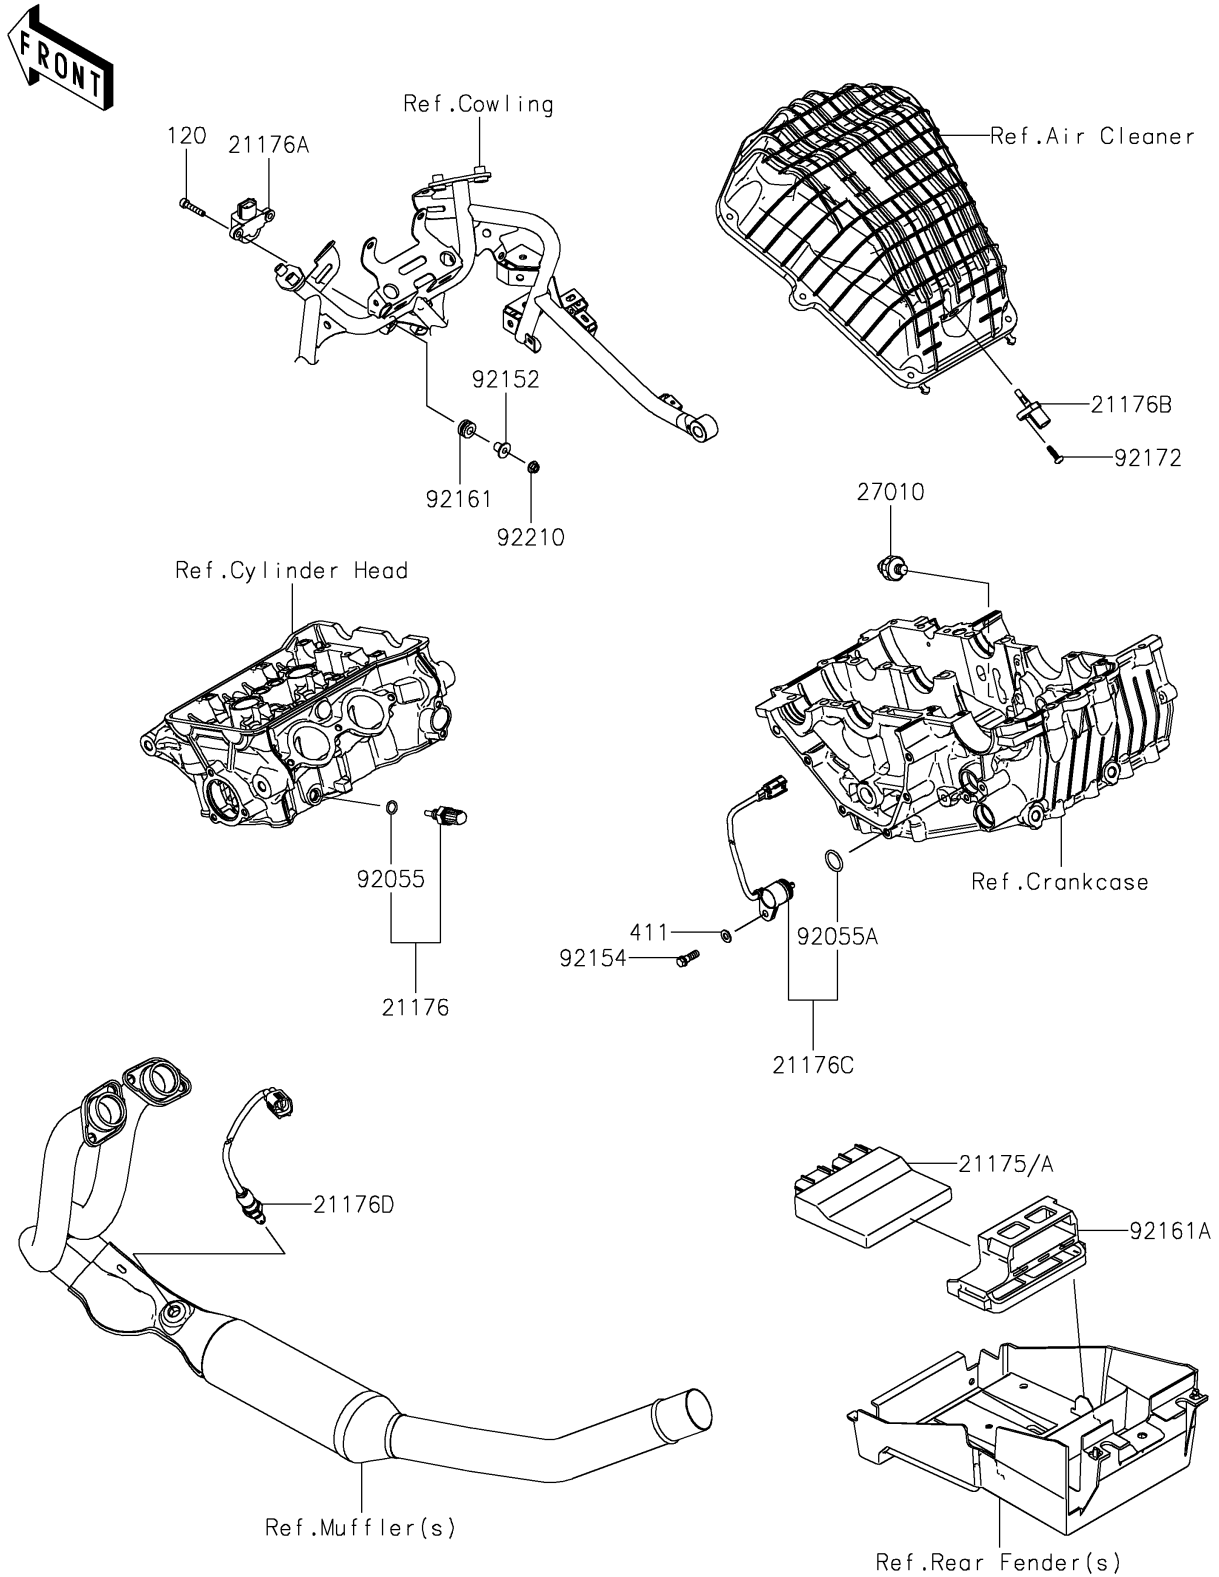

## PARTS DIAGRAM

### Fuel Injection

E1530

## PARTS LIST

### Fuel Injection

ITEM NAME	PART NUMBER	QUANTITY
CONTROL UNIT-ELECTRONIC (Ref # 21175)	21175-1982	1
CONTROL UNIT-ELECTRONIC (Ref # 21175A)	21175-1983	1
SENSOR,WATER TEMP (Ref # 21176)	21176-0009	1
SENSOR,VEHICLE-DOWN (Ref # 21176A)	21176-0026	1
SENSOR,AIR TEMPERATURE (Ref # 21176B)	21176-0048	1
SENSOR,GEAR POSITION (Ref # 21176C)	21176-0852	1
SENSOR,OXYGEN (Ref # 21176D)	21176-1202	1
SWITCH,OIL PRESSURE (Ref # 27010)	27010-1313	1
RING-O,9.5X1.9 (Ref # 92055)	92055-0016	1
RING-O (Ref # 92055A)	92055-0917	1
COLLAR,5.6X8X11.2 (Ref # 92152)	92152-1562	2
BOLT (Ref # 92154)	92154-3764	1
DAMPER,8X16X8.6 (Ref # 92161)	92161-0685	2
DAMPER (Ref # 92161A)	92161-2437	1
SCREW,TAPPING,5X16 (Ref # 92172)	92172-0790	1
NUT,FLANGED,5MM (Ref # 92210)	92210-0007	2
BOLT-SOCKET,5X25 (Ref # 120)	120CA0525	2
WASHER-PLAIN,6MM (Ref # 411)	411AA0600	1