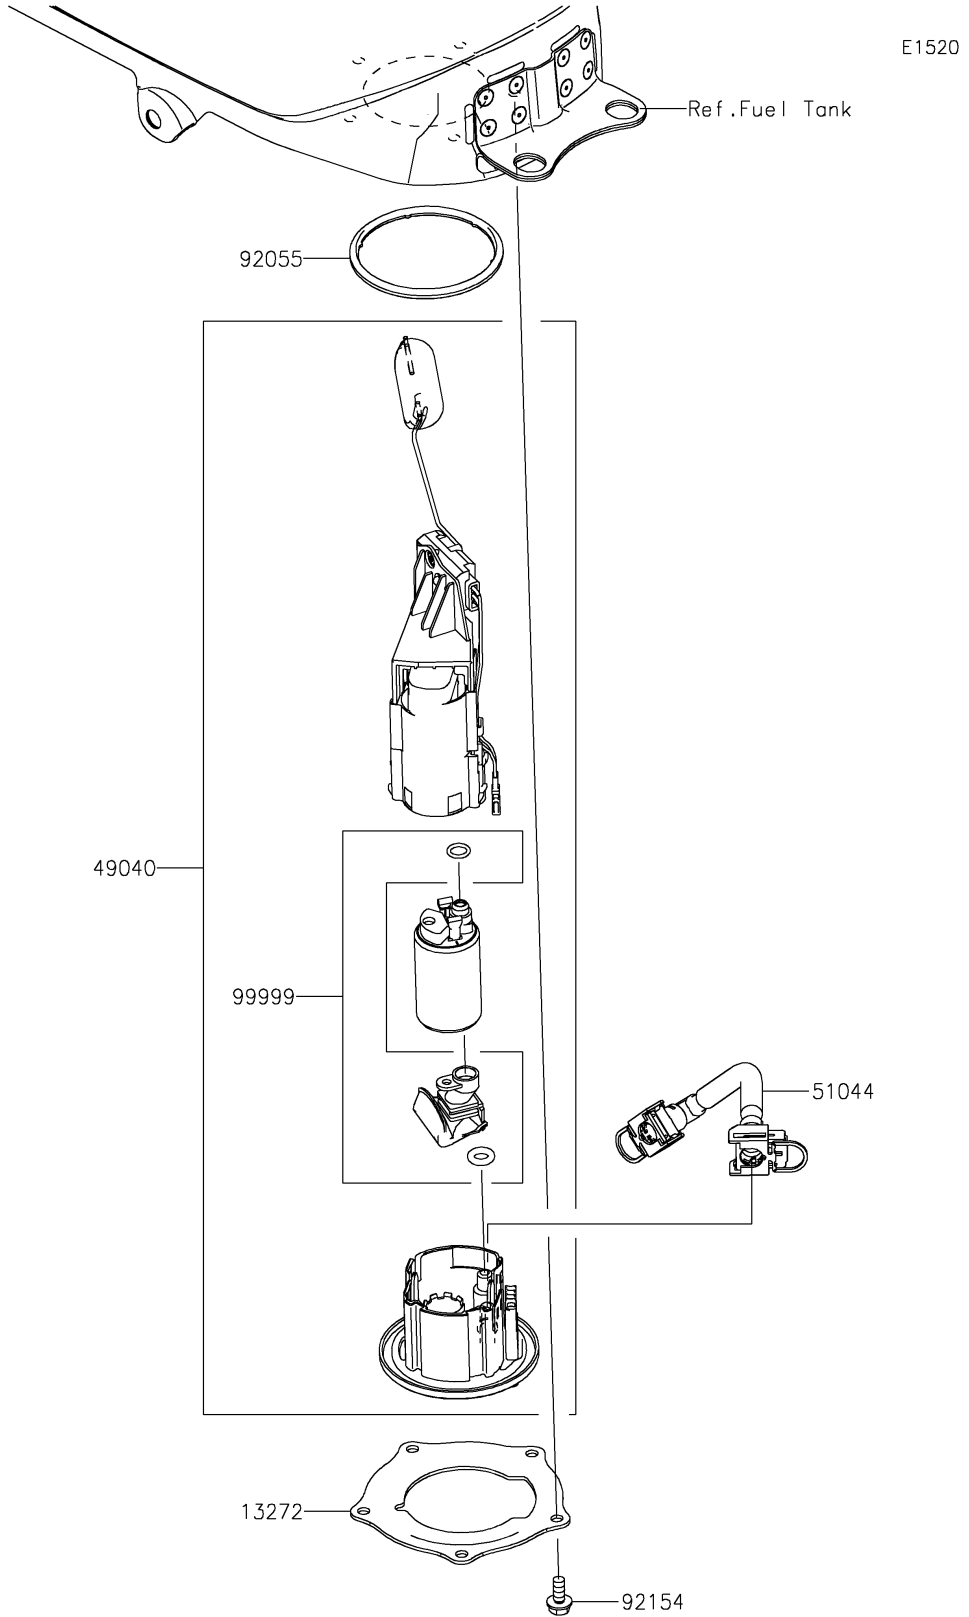

2024 Ninja 500 PARTS DIAGRAM

Fuel Pump

2024 Ninja 500 PARTS LIST

Fuel Pump

ITEM NAME	PART NUMBER	QUANTITY
PLATE,FUEL PUMP (Ref # 13272)	13272-2614	1
PUMP-FUEL (Ref # 49040)	49040-0824	1
TUBE-ASSY,FUEL (Ref # 51044)	51044-1266	1
RING-O,FUEL PUMP (Ref # 92055)	92055-0920	1
BOLT,FLANGED,6X14 (Ref # 92154)	92154-3963	5
KIT,FUEL FILTER (Ref # 99999)	99999-0893	1