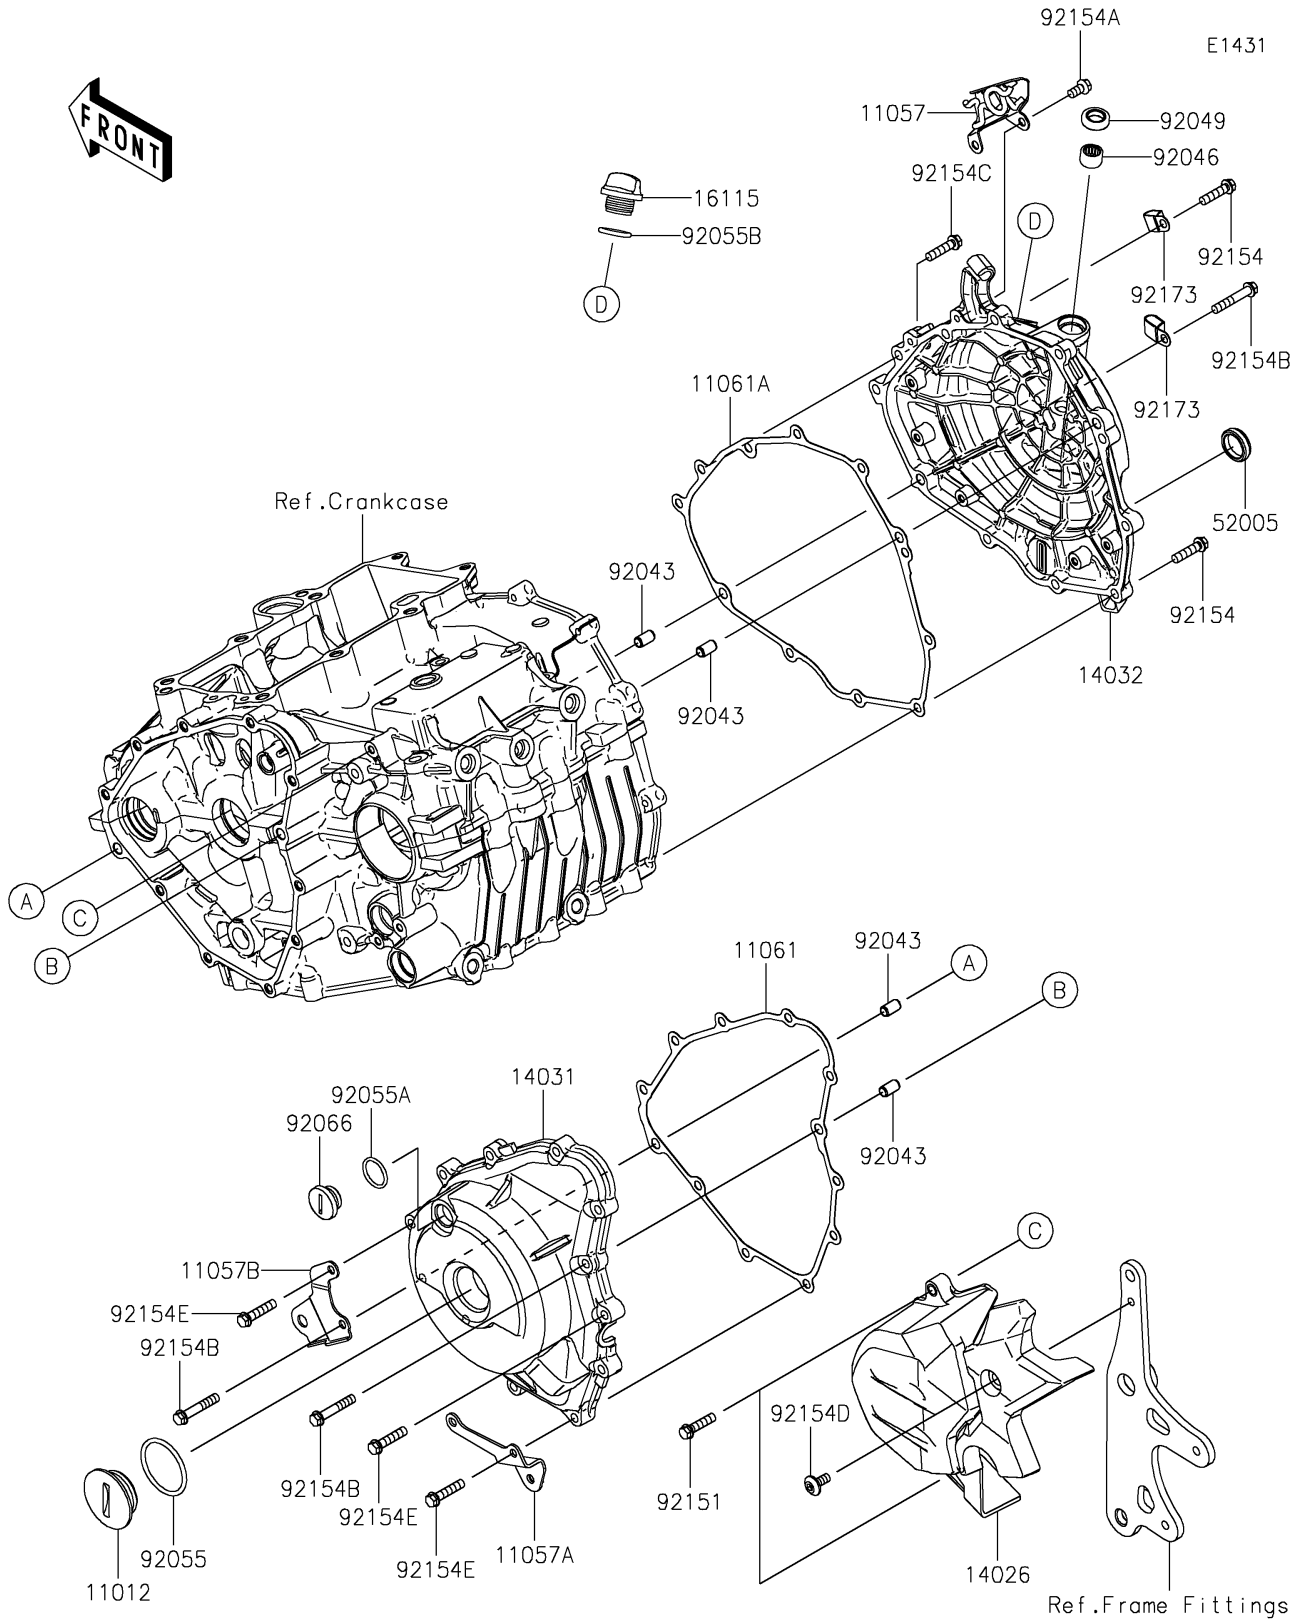

2024 Ninja 500 PARTS DIAGRAM

Engine Cover(s)

2024 Ninja 500 PARTS LIST

Engine Cover(s)

ITEM NAME	PART NUMBER	QUANTITY
CAP (Ref # 11012)	11012-1362	1
BRACKET (Ref # 11057)	11057-1231	1
BRACKET (Ref # 11057A)	11057-1256	1
BRACKET (Ref # 11057B)	11057-1416	1
GASKET,GENERATOR COVER (Ref # 11061)	11061-1252	1
GASKET,CLUTCH COVER (Ref # 11061A)	11061-1253	1
COVER-CHAIN (Ref # 14026)	14026-0141	1
COVER-GENERATOR (Ref # 14031)	14031-0618	1
COVER-CLUTCH (Ref # 14032)	14032-0656	1
CAP-OIL FILLER (Ref # 16115)	16115-1053	1
GAUGE,OIL LEVEL (Ref # 52005)	52005-1009	1
PIN,6.2X8X14 (Ref # 92043)	92043-1263	4
BEARING-NEEDLE,HK1210FM (Ref # 92046)	92046-0034	1
SEAL-OIL (Ref # 92049)	92049-1560	1
RING-O,39.4X3.1 (Ref # 92055)	92055-0734	1
RING-O,20X2 (Ref # 92055A)	92055-1146	1
RING-O (Ref # 92055B)	92055-1777	1
PLUG (Ref # 92066)	92066-0748	1
BOLT,FLANGED-SMALL,6X25 (Ref # 92151)	92151-1930	2
BOLT,FLANGED,6X25 (Ref # 92154)	92154-0819	9
BOLT,FLANGED,6X12 (Ref # 92154A)	92154-1777	2
BOLT,FLANGED,6X35 (Ref # 92154B)	92154-1779	3
BOLT,FLANGED,6X25 (Ref # 92154C)	92154-2734	1
BOLT,SOCKET,6X14 (Ref # 92154D)	92154-2735	1
BOLT,FLANGED,6X28 (Ref # 92154E)	92154-2788	10
CLAMP (Ref # 92173)	92173-1828	2