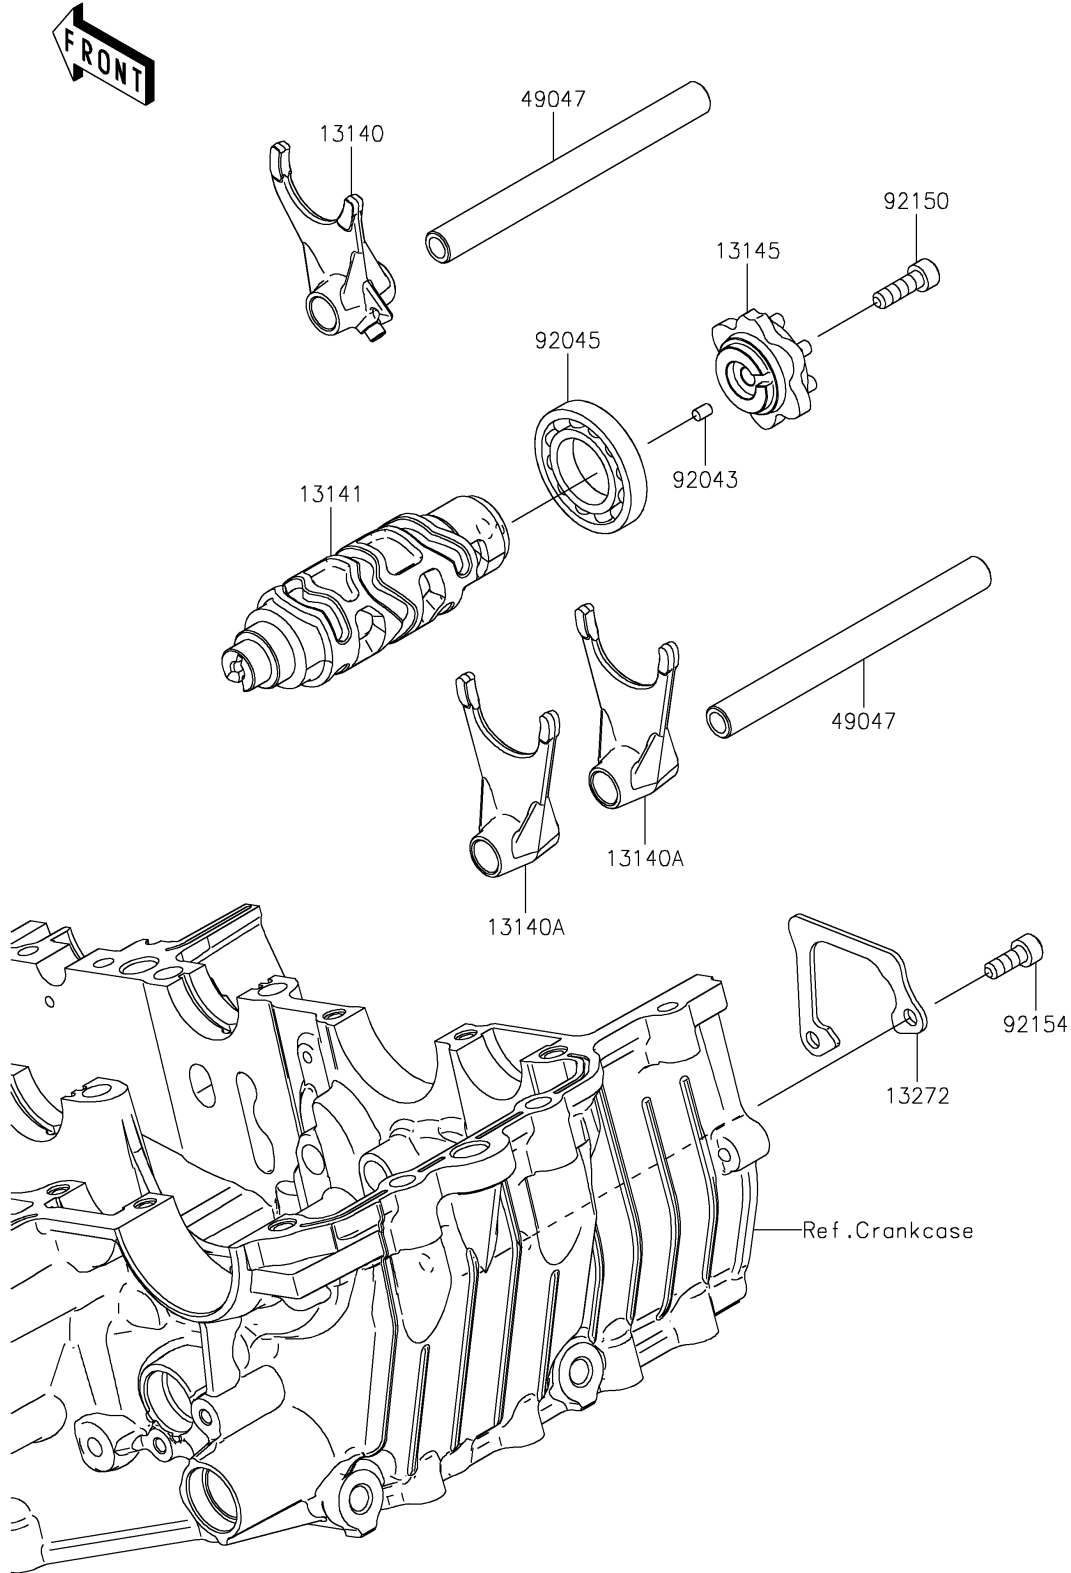

2024 Ninja 500 PARTS DIAGRAM

Gear Change Drum/Shift Fork(s)

E1362

2024 Ninja 500 PARTS LIST

Gear Change Drum/Shift Fork(s)

ITEM NAME	PART NUMBER	QUANTITY
FORK-SHIFT,IN (Ref # 13140)	13140-0662	1
FORK-SHIFT,OUT (Ref # 13140A)	13140-0663	2
DRUM-CHANGE (Ref # 13141)	13141-0597	1
CAM-CHANGE DRUM (Ref # 13145)	13145-0570	1
PLATE (Ref # 13272)	13272-2374	1
ROD-SHIFT (Ref # 49047)	49047-0634	2
PIN,4X6 (Ref # 92043)	92043-1744	1
BEARING-BALL,16005 (Ref # 92045)	92045-1045	1
BOLT,SOCKET,6X20 (Ref # 92150)	92150-1880	1
BOLT,SOCKET,6X16 (Ref # 92154)	92154-0235	2