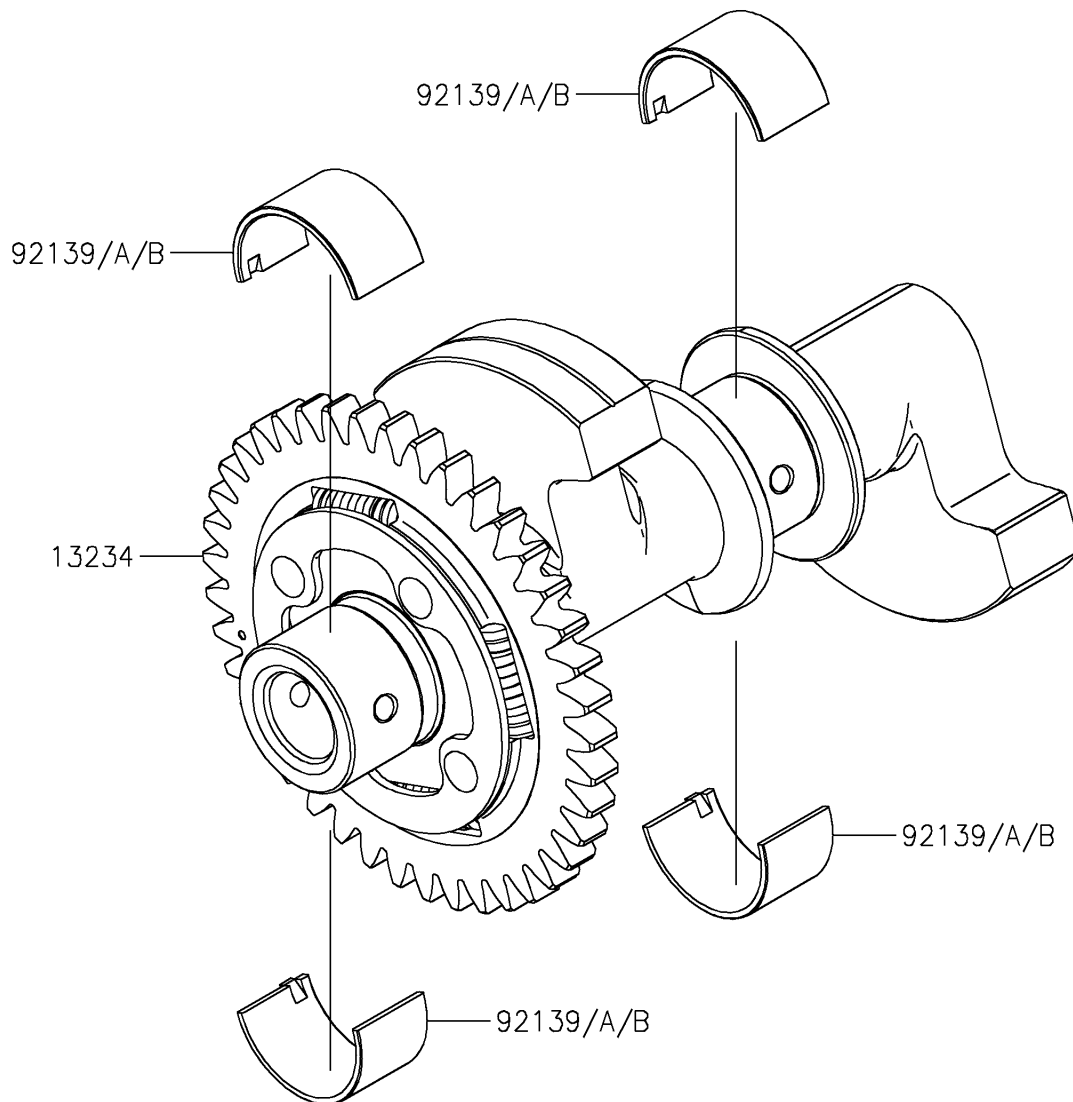

2024 Ninja 500 PARTS DIAGRAM

Balancer

E1323

2024 Ninja 500 PARTS LIST

Balancer

ITEM NAME	PART NUMBER	QUANTITY
SHAFT-COMP,BALANCER (Ref # 13234)	13234-0627	1
BUSHING,BALANCER,BLUE (Ref # 92139)	92139-0883	AR
BUSHING,BALANCER,BLACK (Ref # 92139A)	92139-0884	4
BUSHING,BALANCER,BROWN (Ref # 92139B)	92139-0885	AR