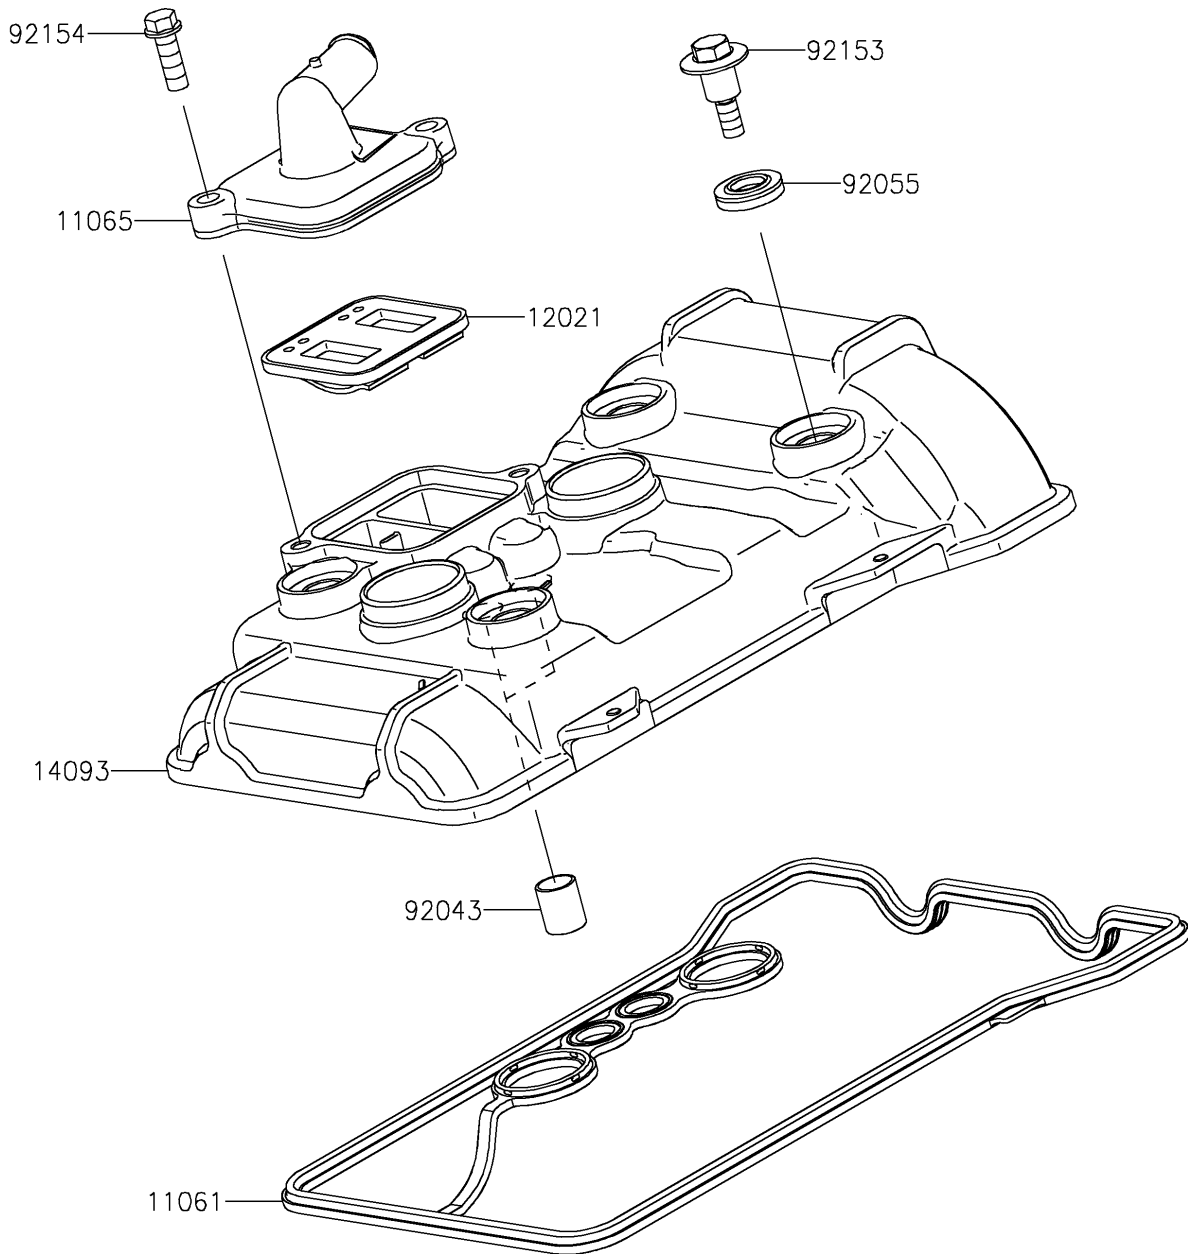

2025 NINJA® 500 ABS PARTS DIAGRAM

Cylinder Head Cover

E1112

2025 NINJA® 500 ABS PARTS LIST

Cylinder Head Cover

ITEM NAME	PART NUMBER	QUANTITY
GASKET,CYLINDER HEAD COVER (Ref # 11061)	11061-1337	1
CAP,HEAD (Ref # 11065)	11065-1311	1
VALVE-ASSY-REED (Ref # 12021)	12021-0708	1
COVER,CYLINDER HEAD (Ref # 14093)	14093-1519	1
PIN,10.1X12X14 (Ref # 92043)	92043-4009	2
RING-O (Ref # 92055)	92055-0143	4
BOLT,HEAD COVER (Ref # 92153)	92153-0793	4
BOLT,FLANGED,6X18 (Ref # 92154)	92154-1775	2