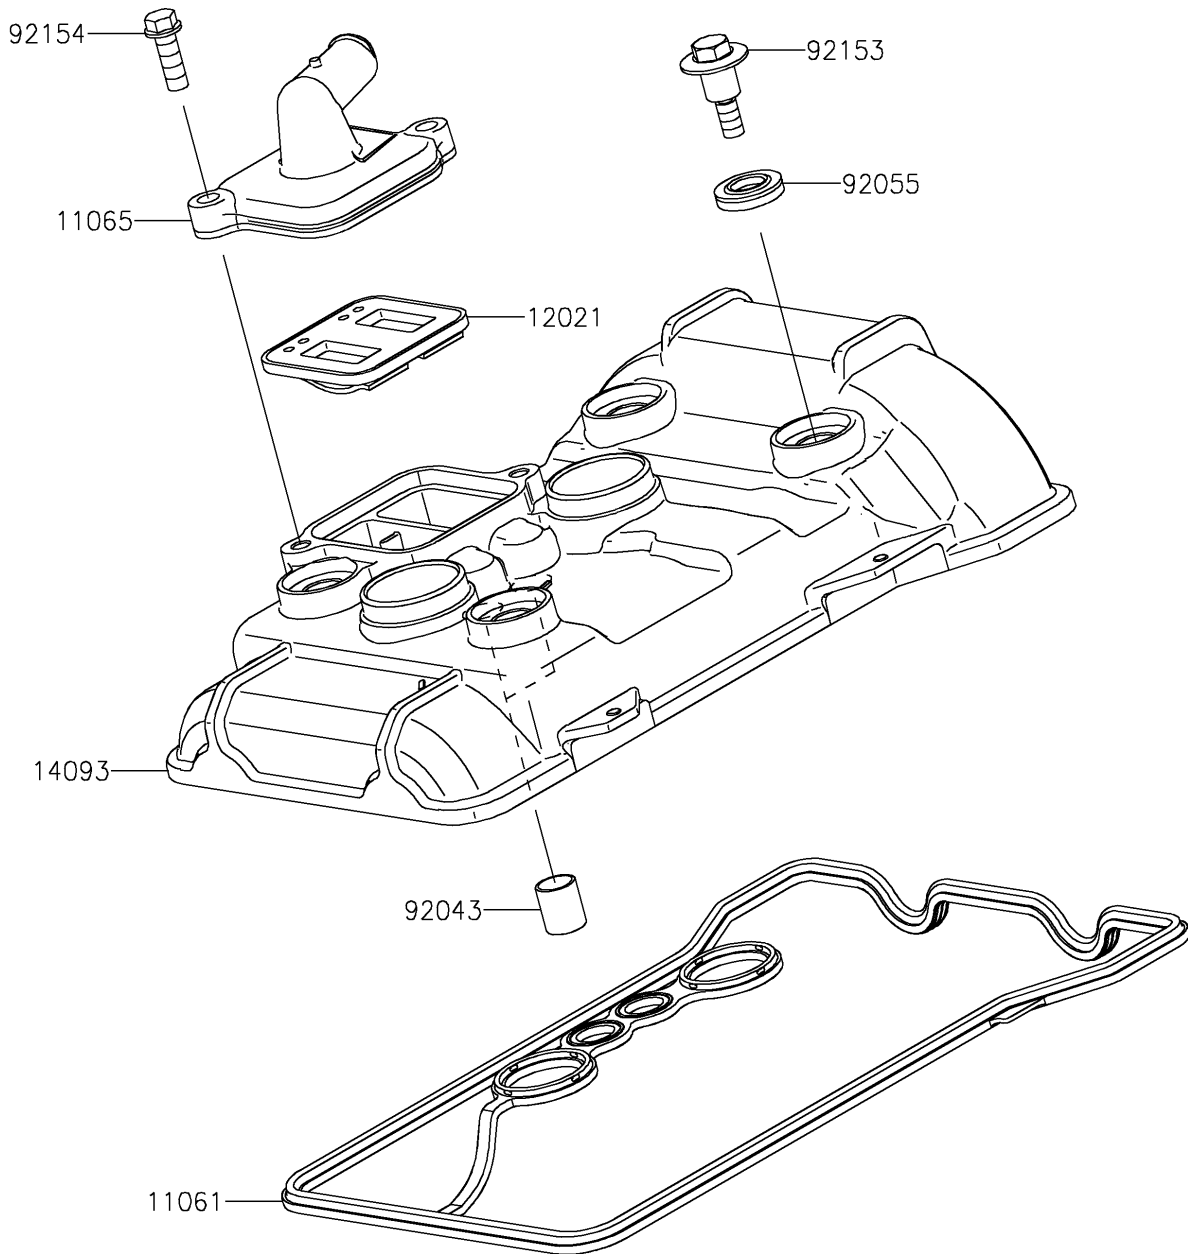

2024 Ninja 500 PARTS DIAGRAM

Cylinder Head Cover

E1112

2024 Ninja 500 PARTS LIST

Cylinder Head Cover

ITEM NAME	PART NUMBER	QUANTITY
GASKET,CYLINDER HEAD COVER (Ref # 11061)	11061-1337	1
CAP,HEAD (Ref # 11065)	11065-1311	1
VALVE-ASSY-REED (Ref # 12021)	12021-0708	1
COVER,CYLINDER HEAD (Ref # 14093)	14093-1519	1
PIN,10.1X12X14 (Ref # 92043)	92043-4009	2
RING-O (Ref # 92055)	92055-0143	4
BOLT,HEAD COVER (Ref # 92153)	92153-0793	4
BOLT,FLANGED,6X18 (Ref # 92154)	92154-1775	2