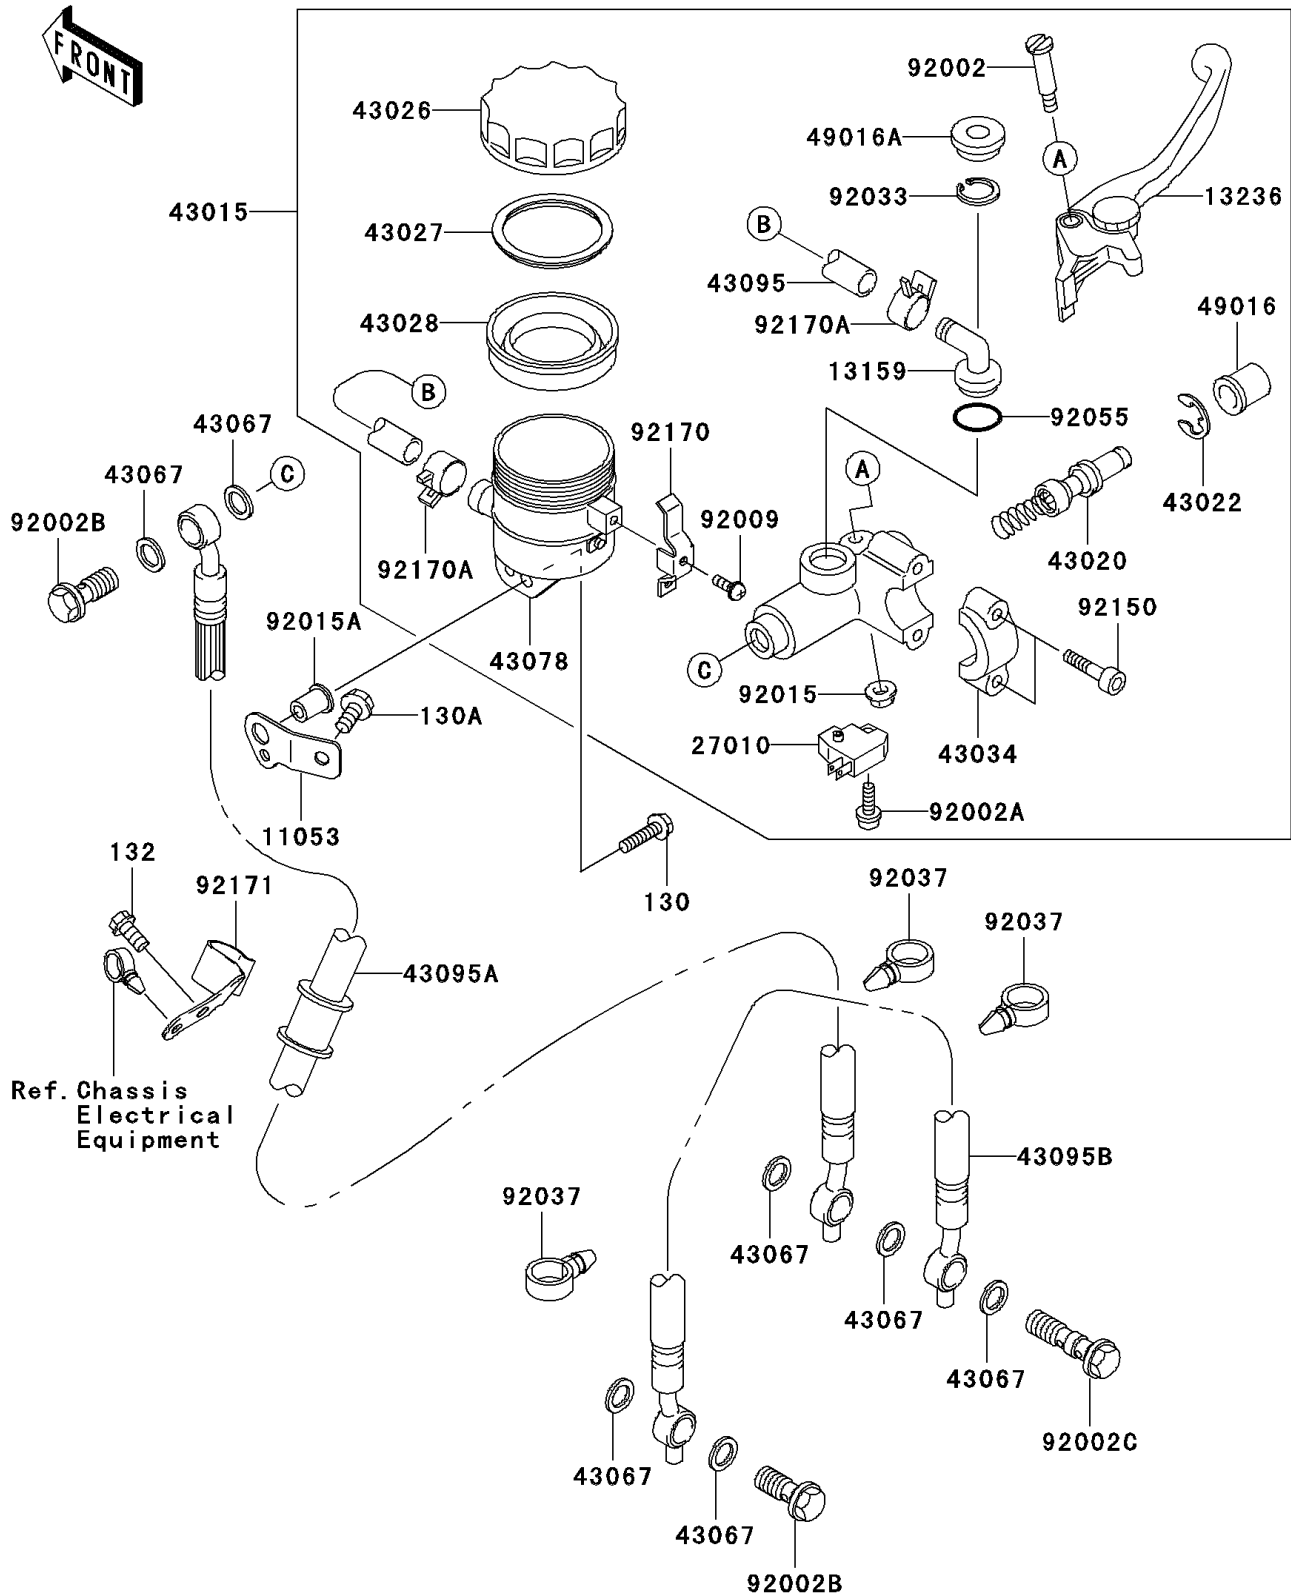

## 2004 Ninja® ZX™-6RR PARTS DIAGRAM

Front Master Cylinder

F2291

## 2004 Ninja® ZX™-6RR PARTS LIST

Front Master Cylinder

ITEM NAME	PART NUMBER	QUANTITY
BOLT-FLANGED (Ref # 130)	130J0520	1
BOLT-FLANGED (Ref # 130A)	130J0612	1
BOLT-FLANGED-SMALL (Ref # 132)	132J0612	1
BRACKET,RESERVOIR TANK (Ref # 11053)	11053-0293	1
CONNECTOR (Ref # 13159)	13159-1061	1
LEVER-COMP,FRONT BRAKE (Ref # 13236)	13236-0024	1
SWITCH,BRAKE (Ref # 27010)	27010-1170	1
CYLINDER-ASSY-MASTER,FR (Ref # 43015)	43015-1702	1
PISTON-COMP-BRAKE,FR (Ref # 43020)	43020-1056	1
STOPPER-BRAKE,PISTON (Ref # 43022)	43022-1010	1
CAP-BRAKE (Ref # 43026)	43026-1051	1
PLATE-DIAPHRAGM (Ref # 43027)	43027-1051	1
DIAPHRAGM,MASTER CYLINDER (Ref # 43028)	43028-1057	1
HOLDER-BRAKE,MASTER CYLINDER (Ref # 43034)	43034-0002	1
WASHER,10.5X15X1.5 (Ref # 43067)	43067-001	1
RESERVOIR (Ref # 43078)	43078-1099	1
HOSE-BRAKE,FR MASTER CYLINDER (Ref # 43095)	43095-0027	1
HOSE-BRAKE,FR (Ref # 43095A)	43095-1283	1
HOSE-BRAKE,FR (Ref # 43095B)	43095-1284	1
COVER-SEAL,MASTER CYLINDER (Ref # 49016)	49016-1044	1
COVER-SEAL (Ref # 49016A)	49016-1147	1
BOLT,LEVER SET,BLACK (Ref # 92002)	92002-1322	1
BOLT,SCREW,4X12 (Ref # 92002A)	92002-1323	1
BOLT,OIL,L=23 (Ref # 92002B)	92002-1888	1
BOLT,OIL,L=37 (Ref # 92002C)	92002-1909	1
SCREW (Ref # 92009)	92009-1570	1
NUT,FLANGED,6MM,BLACK (Ref # 92015)	92015-1233	1
NUT,WELL,5MM (Ref # 92015A)	92015-1757	1
RING-SNAP,20.5MM (Ref # 92033)	92033-1186	1

## 2004 Ninja® ZX™-6RR PARTS LIST

Front Master Cylinder

ITEM NAME	PART NUMBER	QUANTITY
CLAMP,HOSE (Ref # 92037)	92037-1827	1
RING-O,MASTER CYLINDER (Ref # 92055)	92055-1251	1
BOLT (Ref # 92150)	92150-1328	1
CLAMP (Ref # 92170)	92170-1090	1
CLAMP,HOSE (Ref # 92170A)	92170-1091	1
CLAMP,BRAKE HOSE (Ref # 92171)	92171-1546	1