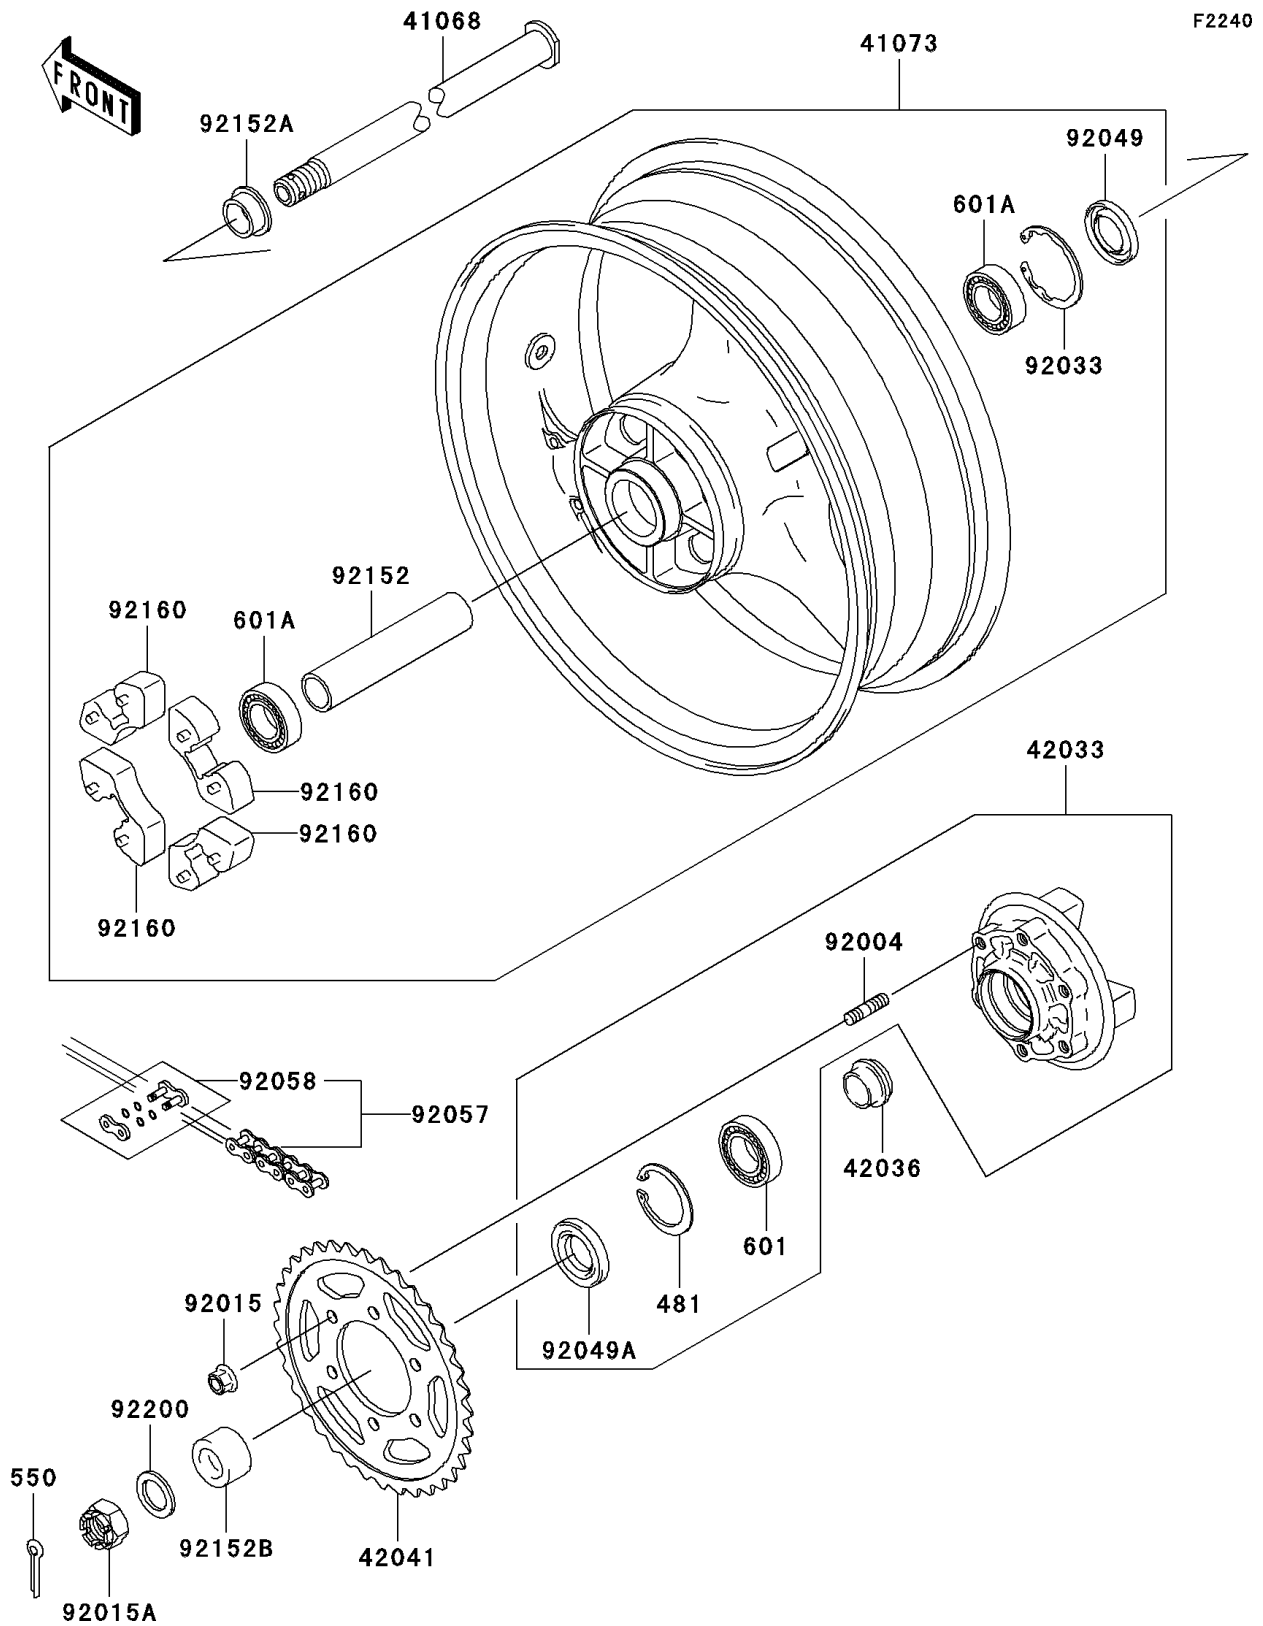

2004 Ninja® ZX™-6RR PARTS DIAGRAM

Rear Wheel/Chain

2004 Ninja® ZX™-6RR PARTS LIST

Rear Wheel/Chain

ITEM NAME	PART NUMBER	QUANTITY
CIRCLIP (Ref # 481)	481J5500	1
PIN-COTTER,4.0X40 (Ref # 550)	550D4040	1
BEARING-BALL,#6006G (Ref # 601)	601B6006G	1
BEARING-BALL (Ref # 601A)	601B6205UU	1
AXLE,RR (Ref # 41068)	41068-0005	1
WHEEL-ASSY,RR,BLACK (Ref # 41073)	41073-1688-R2	1
COUPLING-ASSY,RR HUB (Ref # 42033)	42033-1213	1
SLEEVE,RR HUB,L=22 (Ref # 42036)	42036-1279	1
SPROCKET-HUB,40T (Ref # 42041)	42041-1556	1
STUD,10X19 (Ref # 92004)	92004-1275	1
NUT,FLANGED,10MM (Ref # 92015)	92015-1335	1
NUT,CASTLE,24MM (Ref # 92015A)	92015-1844	1
RING-SNAP,52MM (Ref # 92033)	92033-1043	1
SEAL-OIL,RR HUB (Ref # 92049)	92049-1375	1
SEAL-OIL,PJN 40 55 8 (Ref # 92049A)	92049-1376	1
CHAIN,DRIVE,EK520MVXLX108L (Ref # 92057)	92057-0062	1
JOINT-CHAIN,DRIVE (Ref # 92058)	92058-0003	1
COLLAR,RR HUB,L=152.5 (Ref # 92152)	92152-1080	1
COLLAR,RR AXLE,RH,L=16 (Ref # 92152A)	92152-1246	1
COLLAR,RR AXLE,LH,L=23.5 (Ref # 92152B)	92152-1254	1
DAMPER,SHOCK,RR HUB (Ref # 92160)	92160-1485	1
WASHER,25.5X38X3.2 (Ref # 92200)	92200-1479	1