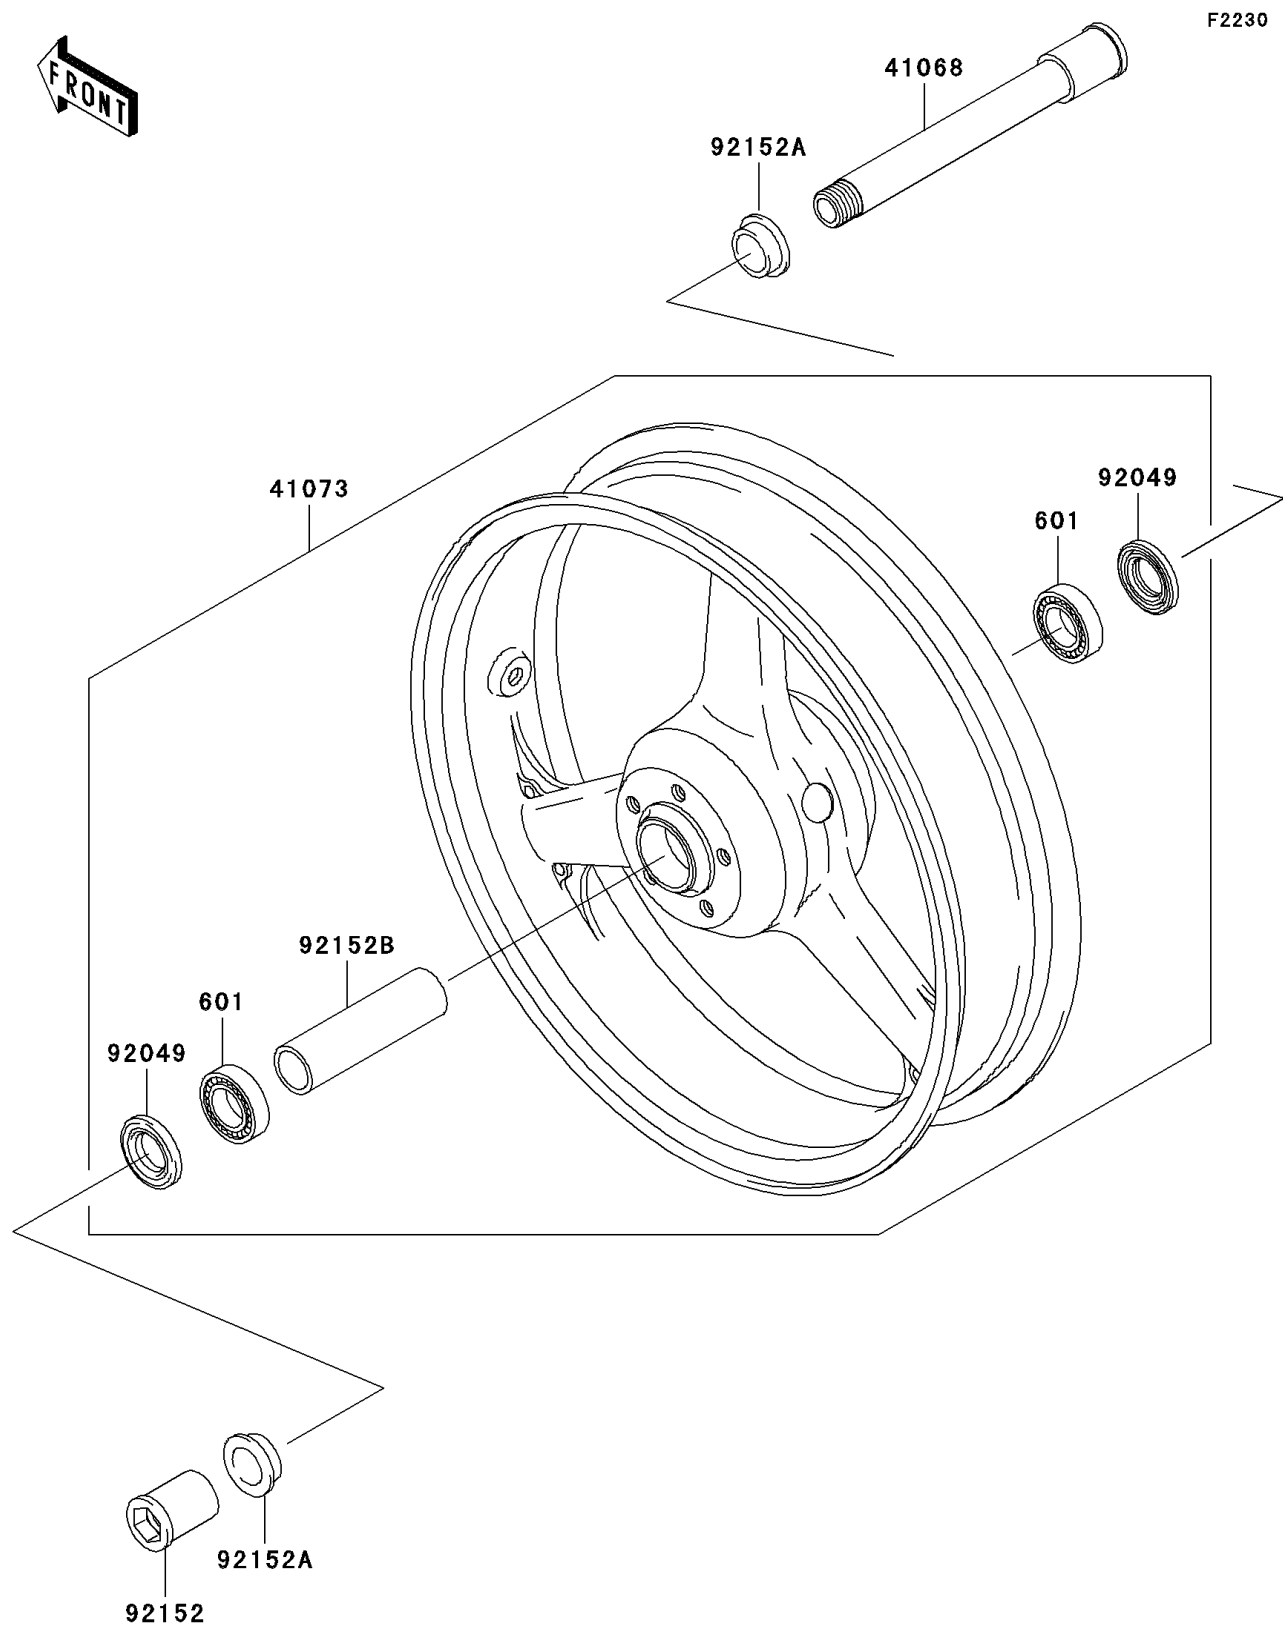

## 2004 Ninja® ZX™-6RR PARTS DIAGRAM

Front Wheel

## 2004 Ninja® ZX™-6RR PARTS LIST

Front Wheel

ITEM NAME	PART NUMBER	QUANTITY
BEARING-BALL,#6005UU (Ref # 601)	601B6005UU	1
AXLE,FR (Ref # 41068)	41068-1426	1
WHEEL-ASSY,FR,BLACK (Ref # 41073)	41073-1689-R2	1
SEAL-OIL,BJN 32 47 5 (Ref # 92049)	92049-1377	1
COLLAR,NUT,24MM (Ref # 92152)	92152-1464	1
COLLAR,FR AXLE,L=13 (Ref # 92152A)	92152-1470	1
COLLAR,FR HUB,L=115 (Ref # 92152B)	92152-1471	1