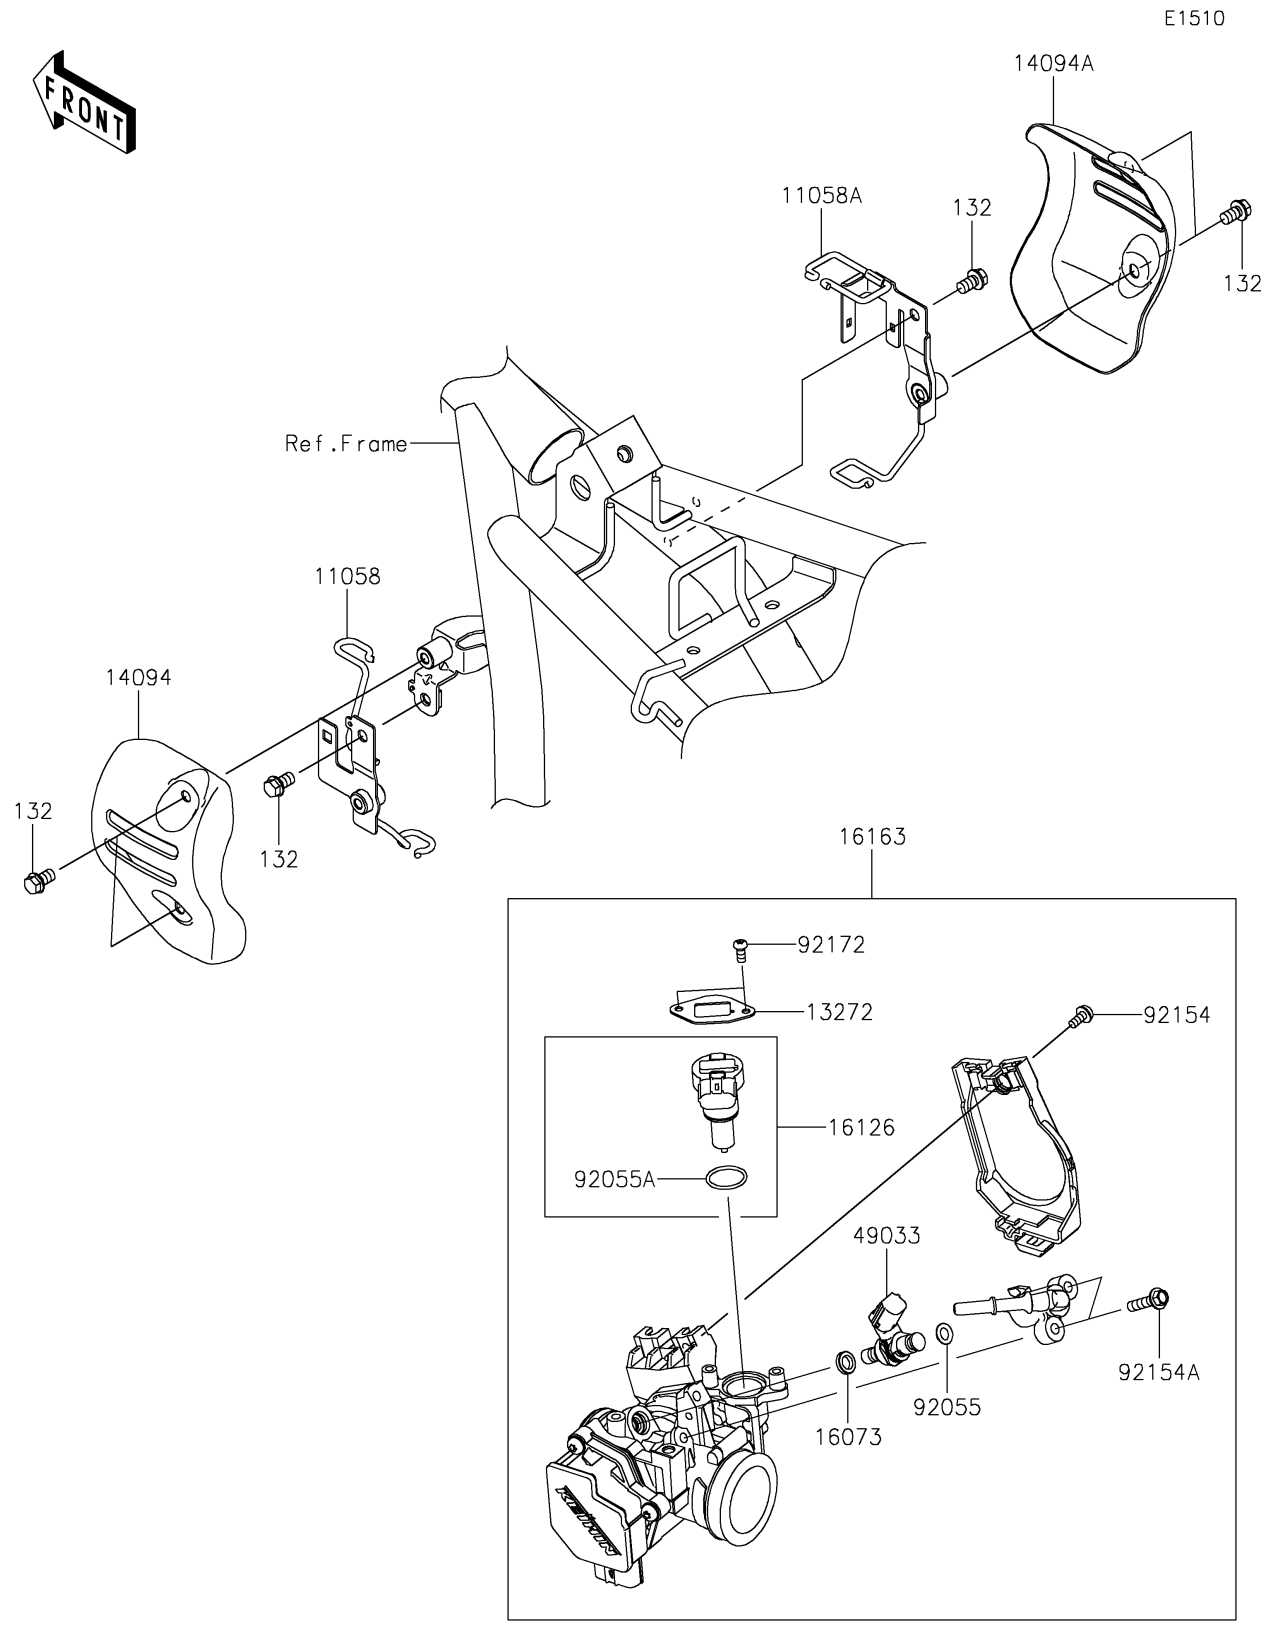

# 2025 W230 PARTS DIAGRAM

Throttle

## 2025 W230 PARTS LIST

### Throttle

ITEM NAME	PART NUMBER	QUANTITY
BRACKET,LH (Ref # 11058)	11058-1417	1
BRACKET,RH (Ref # 11058A)	11058-1418	1
PLATE (Ref # 13272)	13272-1862	1
COVER,THROTTLE,LH (Ref # 14094)	14094-0035	1
COVER,THROTTLE,RH (Ref # 14094A)	14094-0036	1
INSULATOR (Ref # 16073)	16073-0821	1
VALVE,ISC (Ref # 16126)	16126-0729	1
THROTTLE-ASSY (Ref # 16163)	16163-0951	1
NOZZLE-INJECTION (Ref # 49033)	49033-0031	1
RING-O,6.3X2.2 (Ref # 92055)	92055-0821	1
RING-O (Ref # 92055A)	92055-0826	1
BOLT (Ref # 92154)	92154-0133	1
BOLT,FLANGED,5X20 (Ref # 92154A)	92154-1559	2
SCREW,TORX (Ref # 92172)	92172-0903	2
BOLT-FLANGED-SMALL (Ref # 132)	132BC0610	6