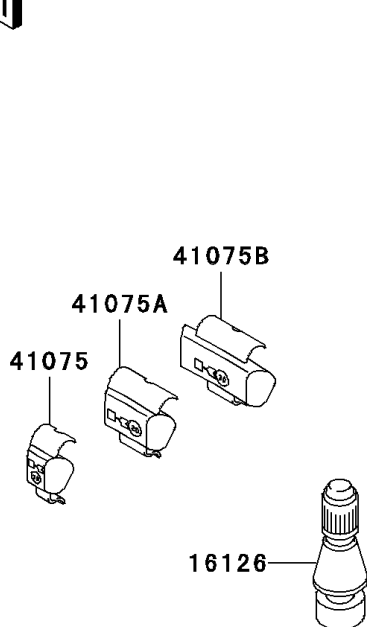

2004 Ninja® ZX™-6RR PARTS DIAGRAM

Tires

F2210

2004 Ninja® ZX™-6RR PARTS LIST

Tires

ITEM NAME	PART NUMBER	QUANTITY
VALVE,TIRE (Ref # 16126)	16126-1140	1
TIRE,FR,120/65ZR17(56W),BT019F (Ref # 41009)	41009-0014	1
TIRE,RR,180/55ZR17(73W),BT012R (Ref # 41009A)	41009-0015	1
BALANCER-WHEEL,10G,SILVER (Ref # 41075)	41075-1014	1
BALANCER-WHEEL,20G,SILVER (Ref # 41075A)	41075-1015	1
BALANCER-WHEEL,30G,SILVER (Ref # 41075B)	41075-1016	1