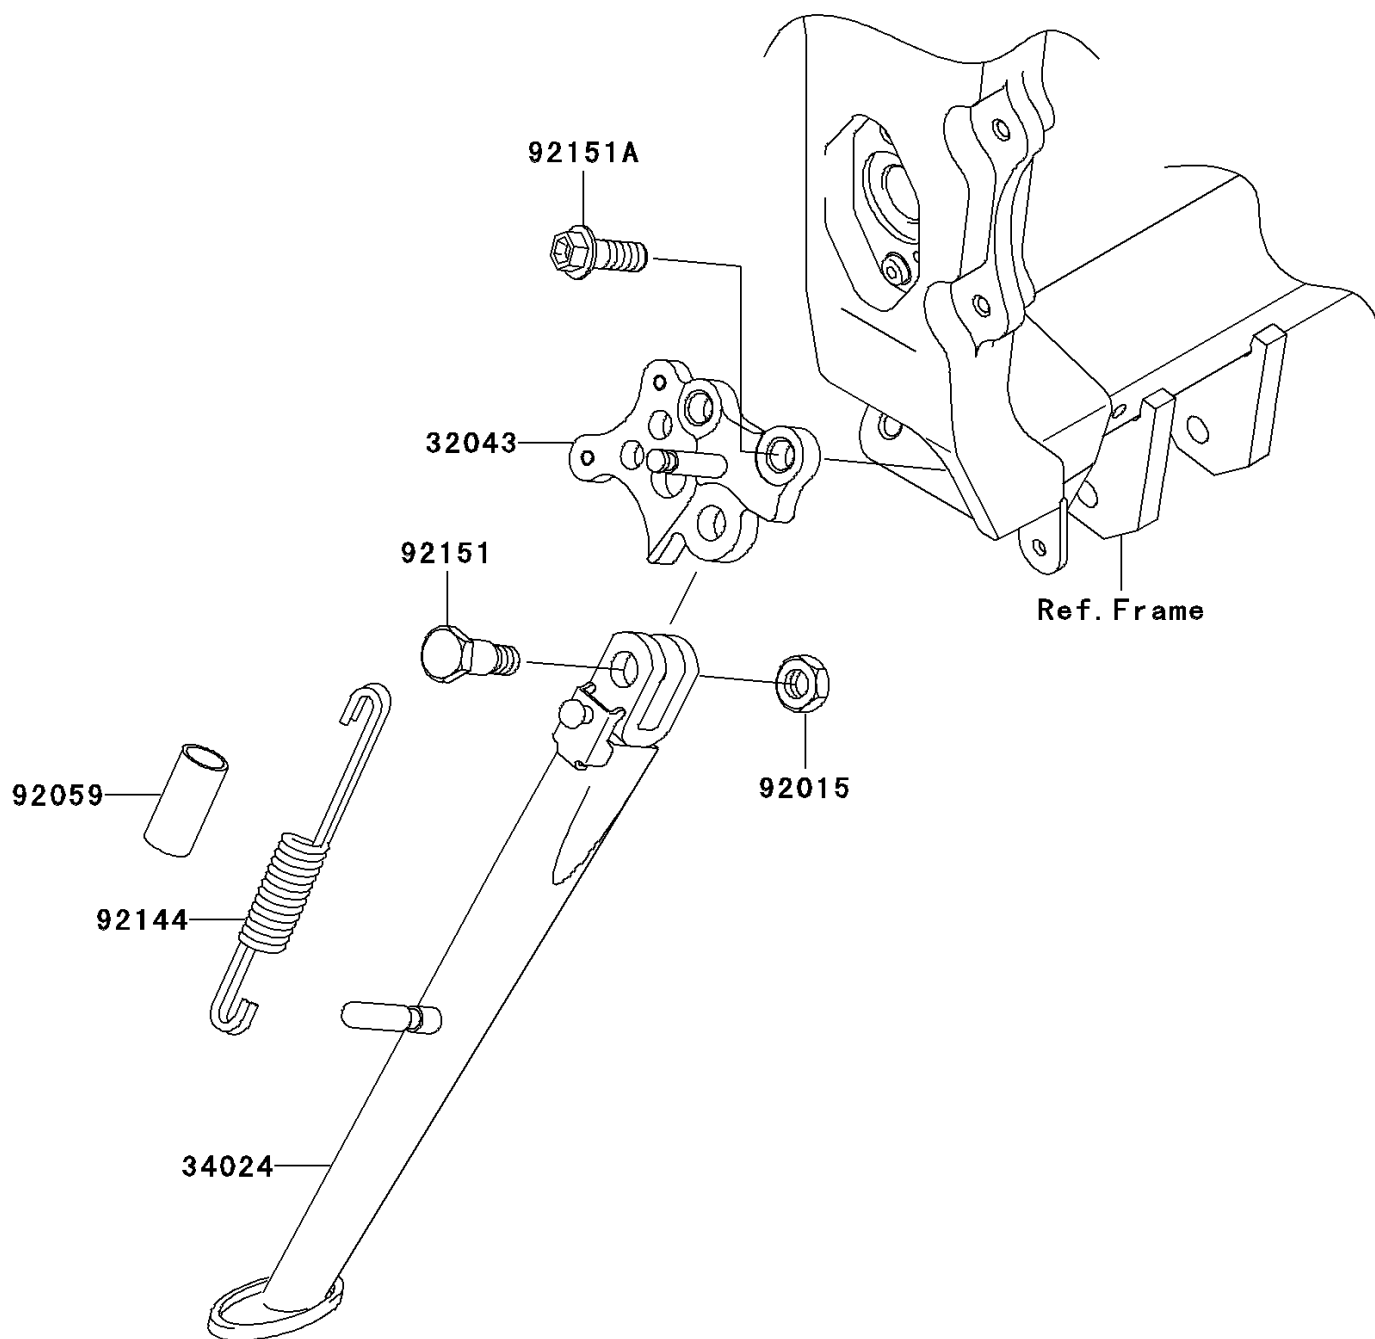

2004 Ninja® ZX™-6RR PARTS DIAGRAM

Stand(s)

F2190

2004 Ninja® ZX™-6RR PARTS LIST

Stand(s)

ITEM NAME	PART NUMBER	QUANTITY
BRACKET-STAND (Ref # 32043)	32043-1484	1
STAND-SIDE (Ref # 34024)	34024-0001	1
NUT,LOCK,10MM,BLACK (Ref # 92015)	92015-1188	1
TUBE,14X17X50 (Ref # 92059)	92059-1961	1
SPRING,SIDE STAND (Ref # 92144)	92144-1818	1
BOLT,SIDE STAND (Ref # 92151)	92151-1797	1
BOLT,FLANGED,10X25 (Ref # 92151A)	92151-1802	1