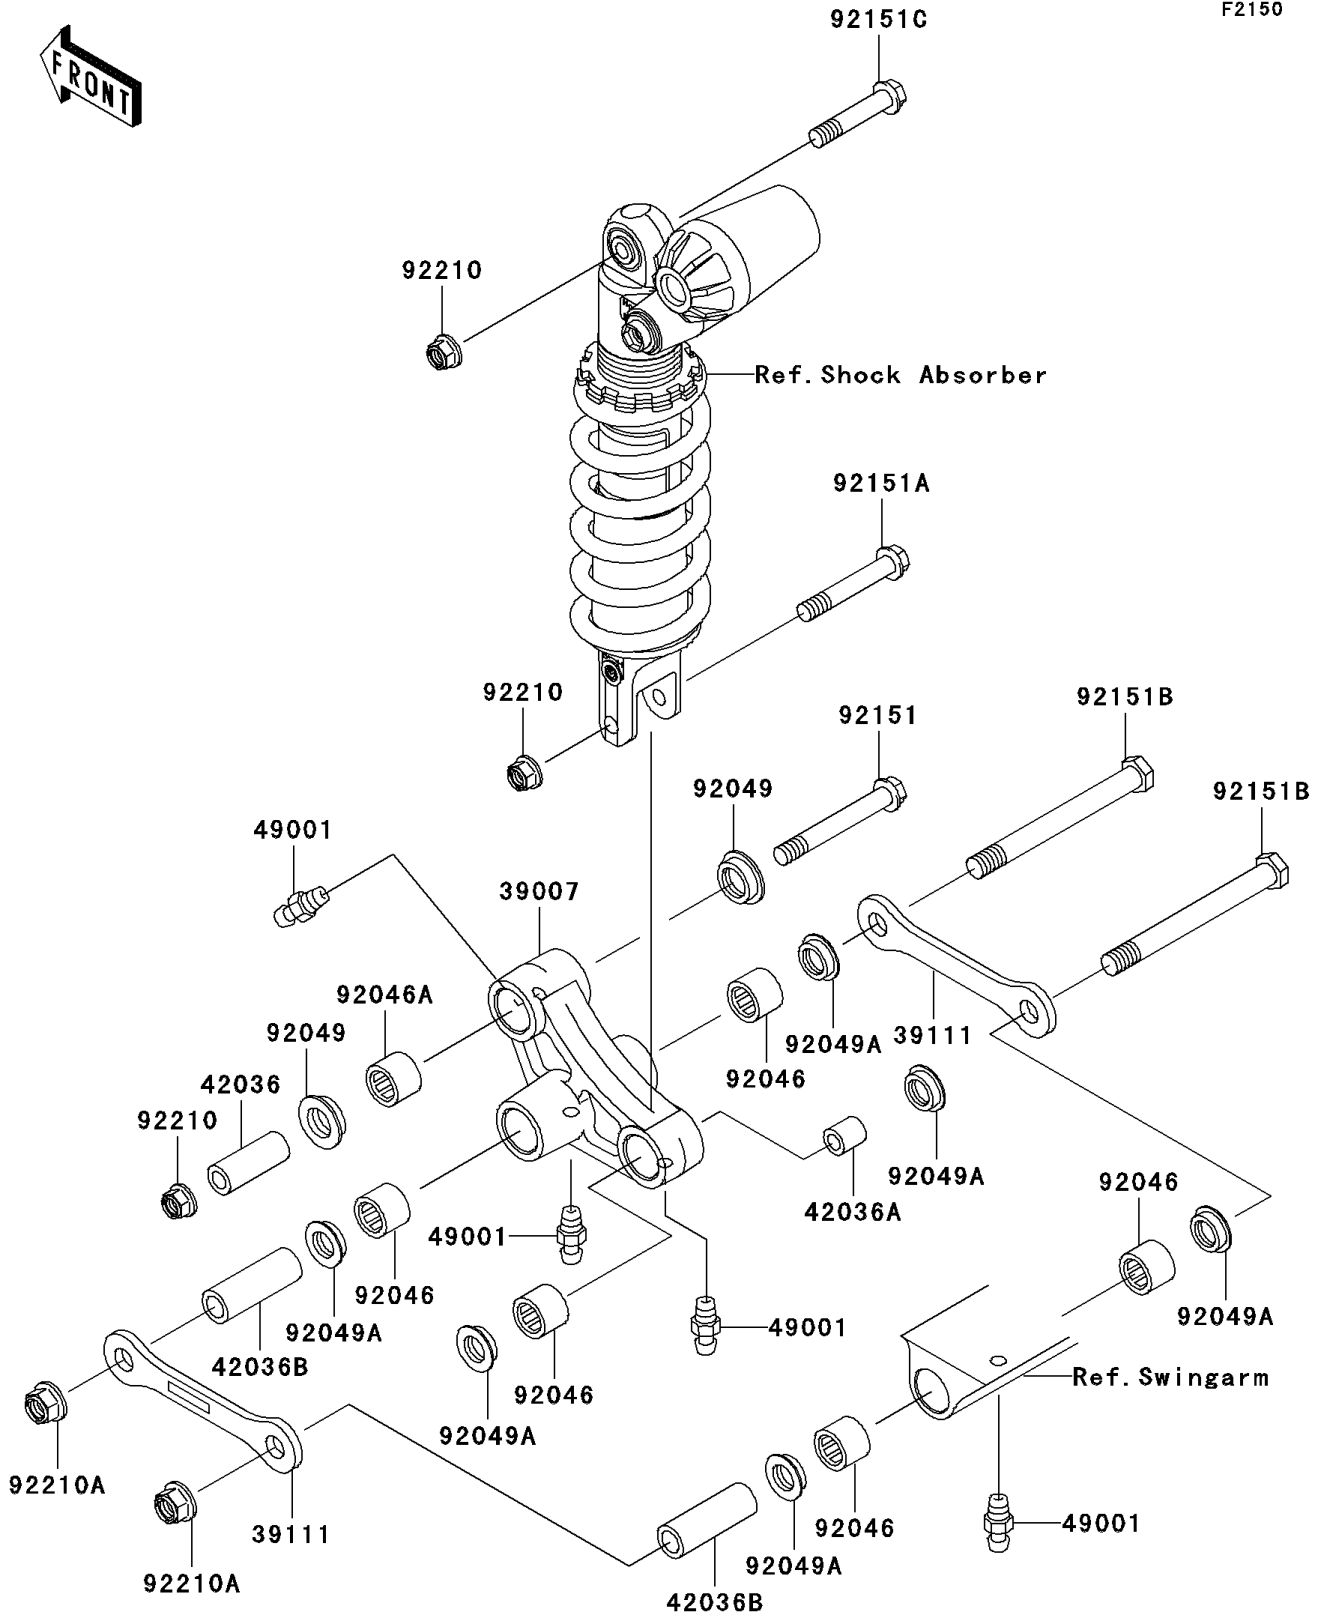

2004 Ninja® ZX™-6RR PARTS DIAGRAM

Rear Suspension

F2150

2004 Ninja® ZX™-6RR PARTS LIST

Rear Suspension

ITEM NAME	PART NUMBER	QUANTITY
ARM-SUSP,UNI TRAK (Ref # 39007)	39007-1287	1
ROD-TIE,SUSPENSION (Ref # 39111)	39111-1163	1
SLEEVE,10.1X17X44.5 (Ref # 42036)	42036-1342	1
SLEEVE,10.1X18X32 (Ref # 42036A)	42036-1344	1
SLEEVE,12.1X18X90 (Ref # 42036B)	42036-1360	1
NIPPLE-GREASE (Ref # 49001)	49001-0001	1
BEARING-NEEDLE,SFYZM182417 (Ref # 92046)	92046-1272	1
BEARING-NEEDLE,SFYZM172425 (Ref # 92046A)	92046-1273	1
SEAL-OIL,MHA17245.7F (Ref # 92049)	92049-1223	1
SEAL-OIL,KCR MF018N1 (Ref # 92049A)	92049-1493	1
BOLT,FLANGED,10X77 (Ref # 92151)	92151-1600	1
BOLT,FLANGED,10X62 (Ref # 92151A)	92151-1601	1
BOLT,12X117 (Ref # 92151B)	92151-1684	1
BOLT,FLANGED,10X51 (Ref # 92151C)	92151-1798	1
NUT,LOCK,FLANGED,10MM (Ref # 92210)	92210-1139	1
NUT,LOCK,FLANGED,12MM (Ref # 92210A)	92210-1150	1