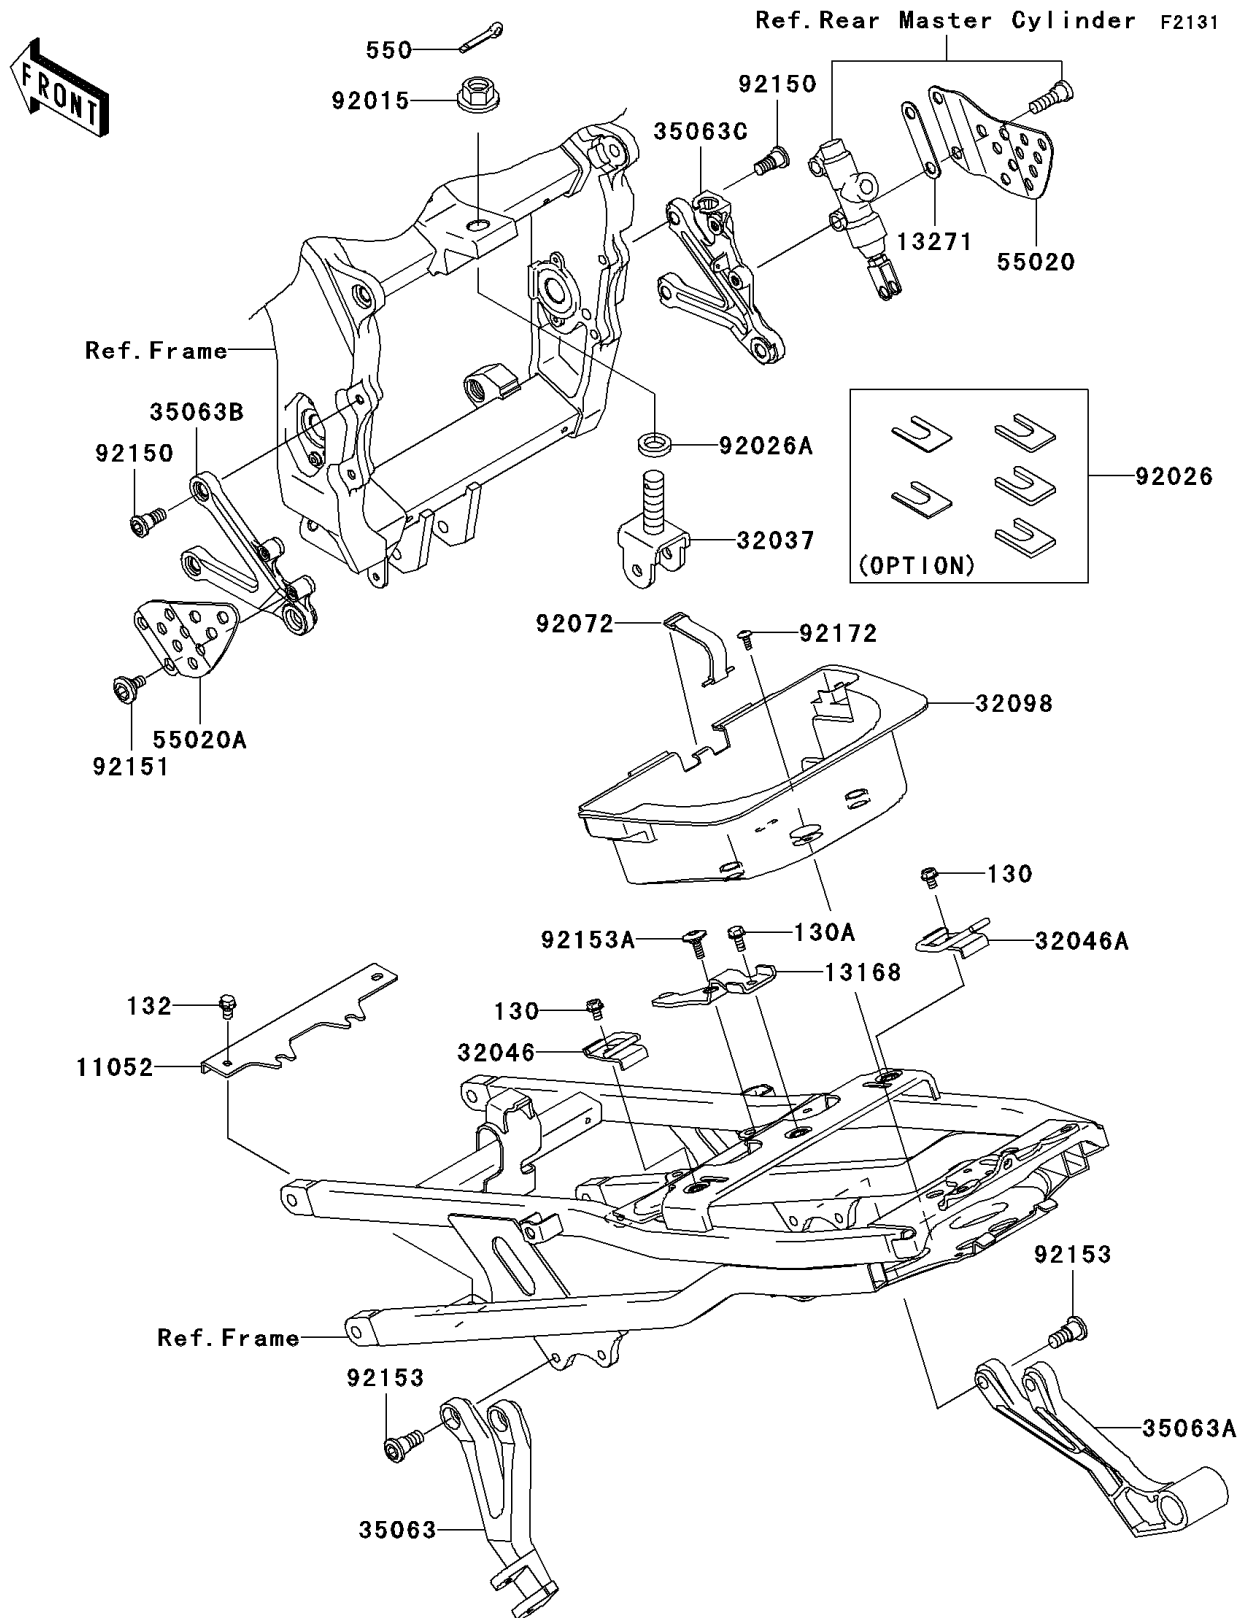

2004 Ninja® ZX™-6RR PARTS DIAGRAM

Frame Fittings

2004 Ninja® ZX™-6RR PARTS LIST

Frame Fittings

ITEM NAME	PART NUMBER	QUANTITY
BOLT-FLANGED (Ref # 130)	130J0612	1
BOLT-FLANGED,6X16,BLACK (Ref # 130A)	130J0616	1
BOLT-FLANGED-SMALL,6X10 (Ref # 132)	132J0610	1
PIN-COTTER,4.0X25 (Ref # 550)	550D4025	1
BRACKET,BATTERY CASE (Ref # 11052)	11052-1951	1
LEVER,FRONT SEAT (Ref # 13168)	13168-1765	1
PLATE,FOOT GUARD (Ref # 13271)	13271-0104	1
BRACKET-SHOCKABSORBER (Ref # 32037)	32037-1887	1
BRACKET-SEAT,LH (Ref # 32046)	32046-1522	1
BRACKET-SEAT,RH (Ref # 32046A)	32046-1523	1
CASE-TOOL (Ref # 32098)	32098-1144	1
STAY,RR STEP,LH,P.SILVER (Ref # 35063)	35063-0031-458	1
STAY,RR STEP,RH,P.SILVER (Ref # 35063A)	35063-0032-458	1
STAY,FRONT STEP,LH,P.SILVER (Ref # 35063B)	35063-0037-458	1
STAY,FRONT STEP,RH,P.SILVER (Ref # 35063C)	35063-1257-458	1
GUARD,FR STEP STAY,RH (Ref # 55020)	55020-0025	1
GUARD,FR STEP STAY,LH (Ref # 55020A)	55020-1627	1
NUT,FLANGED,16MM (Ref # 92015)	92015-1881	1
SPACER,SET (Ref # 92026)	92026-1586	1
SPACER,16.5X26X6 (Ref # 92026A)	92026-1594	1
BAND,TOOL (Ref # 92072)	92072-1349	1
BOLT,SOCKET,8X20 (Ref # 92150)	92150-1839	1
BOLT,6MM (Ref # 92151)	92151-1334	1
BOLT,SOCKET,8X20 (Ref # 92153)	92153-0412	1
BOLT,SOCKET,6X18 (Ref # 92153A)	92153-1262	1
SCREW,5X12 (Ref # 92172)	92172-0008	1