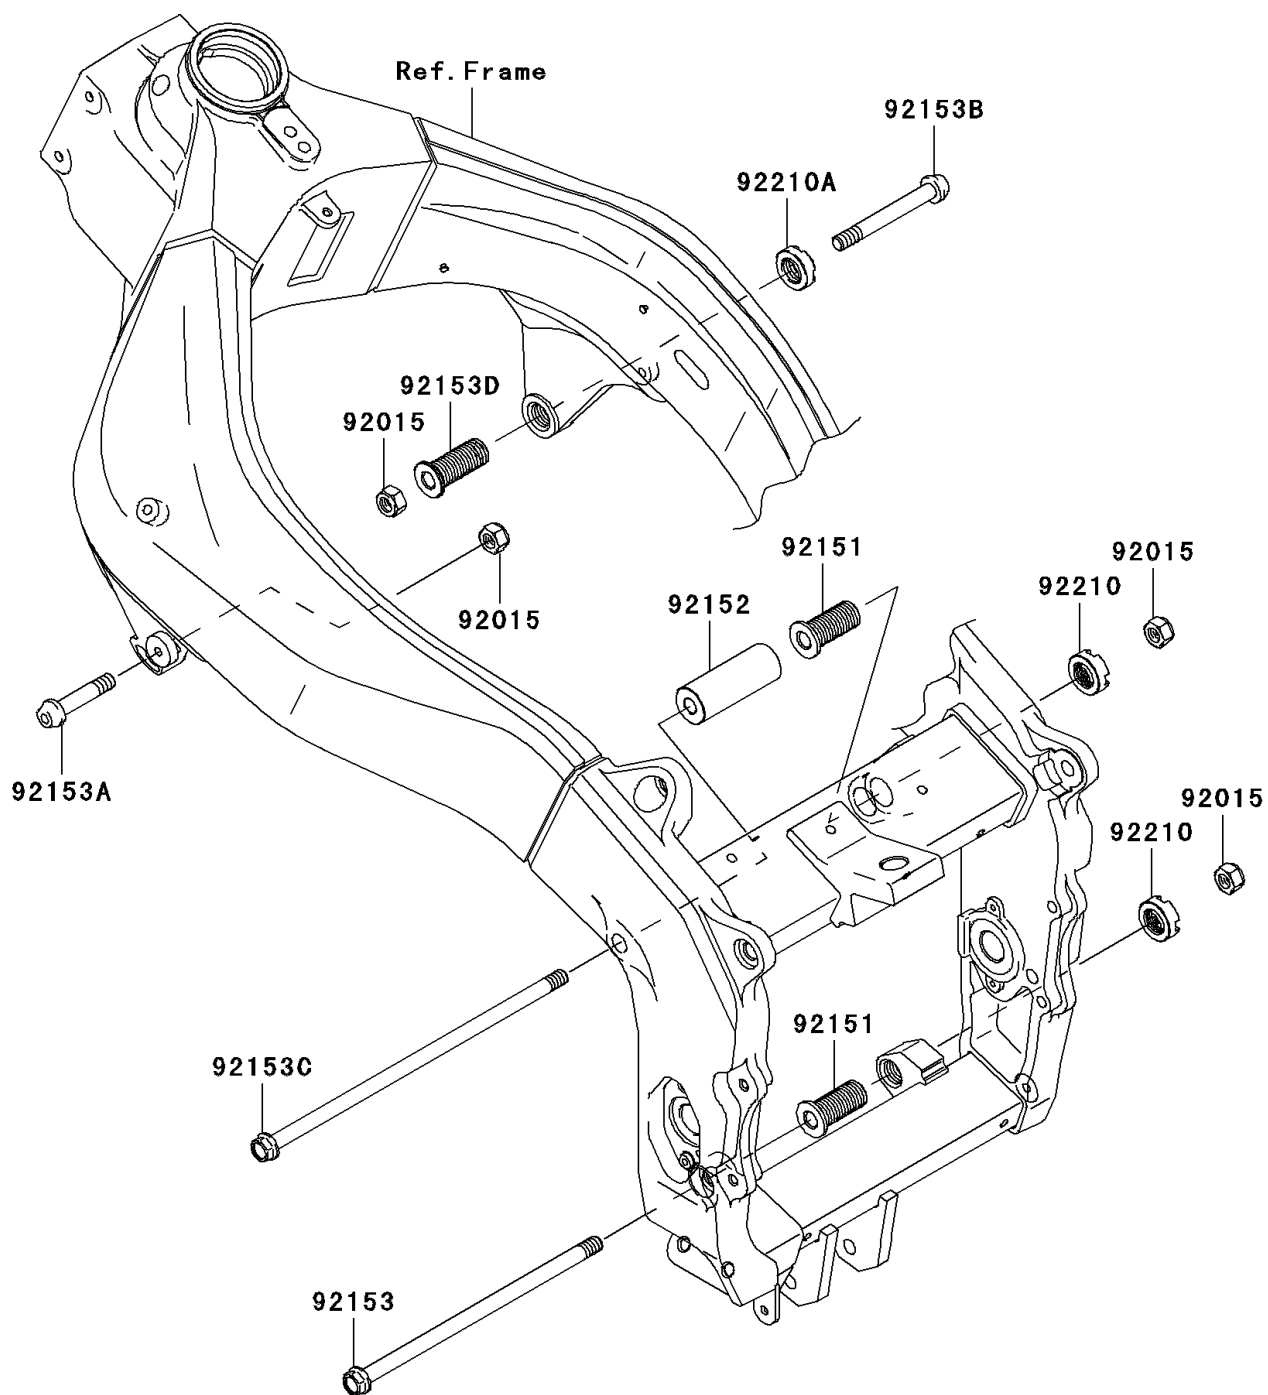

## 2004 Ninja® ZX™-6RR PARTS DIAGRAM

Engine Mount

F2122

## 2004 Ninja® ZX™-6RR PARTS LIST

Engine Mount

ITEM NAME	PART NUMBER	QUANTITY
NUT,LOCK,10MM,BLACK (Ref # 92015)	92015-1189	1
BOLT,ENGINE MOUNT,18MM (Ref # 92151)	92151-1609	1
COLLAR,10.5X26X70 (Ref # 92152)	92152-1062	1
BOLT,FLANGED,10X215 (Ref # 92153)	92153-0445	1
BOLT,SOCKET,10X50 (Ref # 92153A)	92153-0575	1
BOLT,SOCKET,10X85 (Ref # 92153B)	92153-0576	1
BOLT,FLANGED,10X267 (Ref # 92153C)	92153-1183	1
BOLT,ENGINE MOUNT,18MM (Ref # 92153D)	92153-1231	1
NUT,18MM (Ref # 92210)	92210-1203	1
NUT,CASTLE,18MM (Ref # 92210A)	92210-1390	1