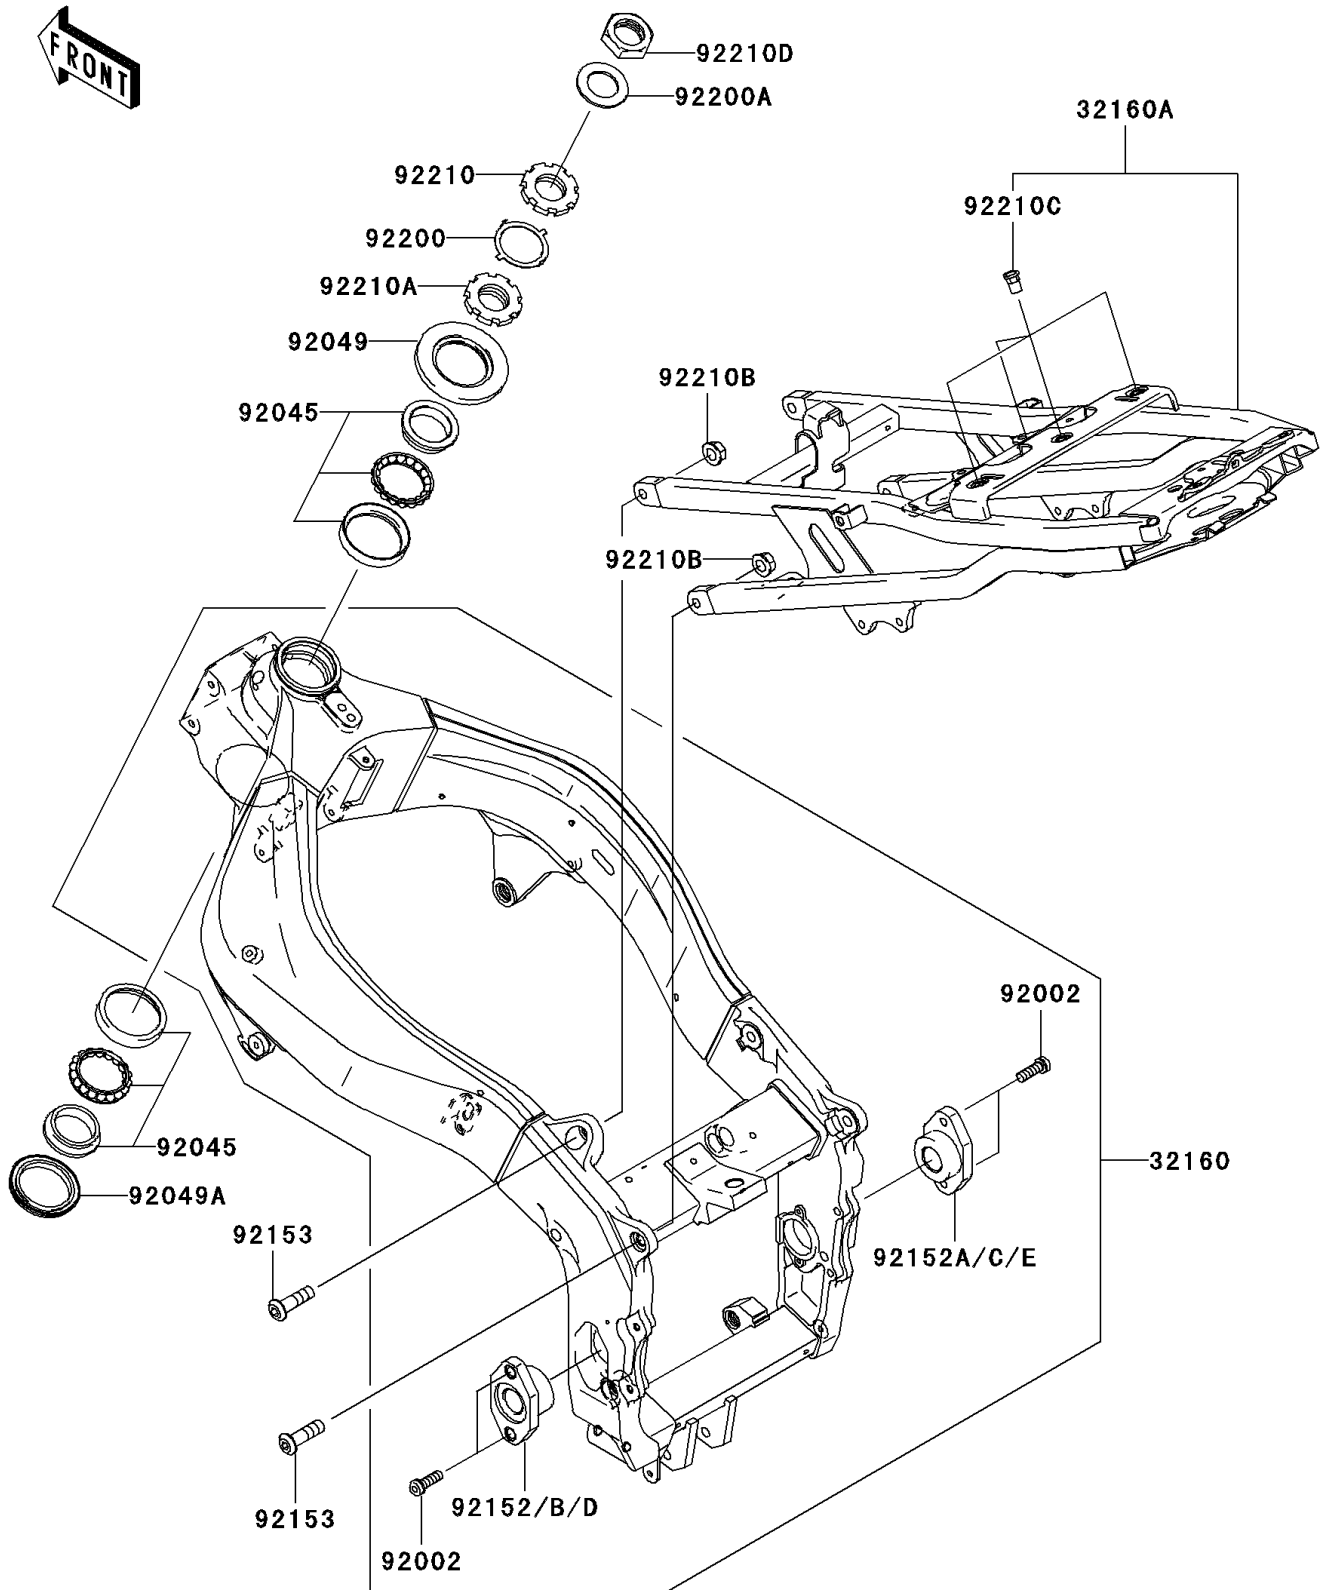

2004 Ninja® ZX™-6RR PARTS DIAGRAM

Frame

F2120

2004 Ninja® ZX™-6RR PARTS LIST

Frame

ITEM NAME	PART NUMBER	QUANTITY
FRAME-COMP,AL,FR,F.S.BLACK (Ref # 32160)	32160-0033-8F	1
FRAME-COMP,AL,RR,F.S.BLACK (Ref # 32160A)	32160-1819-8F	1
BOLT,6X20 (Ref # 92002)	92002-1418	1
BEARING-BALL,SF07A17PX1V1 (Ref # 92045)	92045-1384	1
SEAL-OIL,XMH 43 75 6.4J (Ref # 92049)	92049-1382	1
SEAL-OIL,XMHE 43 55 4J (Ref # 92049A)	92049-1383	1
COLLAR,PIVOT,LH,1MM,F.S.BLACK (Ref # 92152)	92152-0042-8F	1
COLLAR,PIVOT,RH,1MM,F.S.BLACK (Ref # 92152A)	92152-0043-8F	1
COLLAR,PIVOT,LH,2MM,F.S.BLACK (Ref # 92152B)	92152-0044-8F	1
COLLAR,PIVOT,RH,2MM,F.S.BLACK (Ref # 92152C)	92152-0045-8F	1
COLLAR,PIVOT,LH,STD,F.S.BLACK (Ref # 92152D)	92152-1482-8F	1
COLLAR,PIVOT,RH,STD,F.S.BLACK (Ref # 92152E)	92152-1483-8F	1
BOLT,SOCKET,10X35 (Ref # 92153)	92153-1164	1
WASHER (Ref # 92200)	92200-0036	1
WASHER,25.5X42X2.3 (Ref # 92200A)	92200-1084	1
NUT,STEERING STEM 35MM (Ref # 92210)	92210-0062	1
NUT,STEERING STEM,35MM (Ref # 92210A)	92210-0077	1
NUT,LOCK,FLANGED,10MM (Ref # 92210B)	92210-1080	1
NUT,POP,6MM,L=15 (Ref # 92210C)	92210-1397	1
NUT,25MM (Ref # 92210D)	92210-1412	1