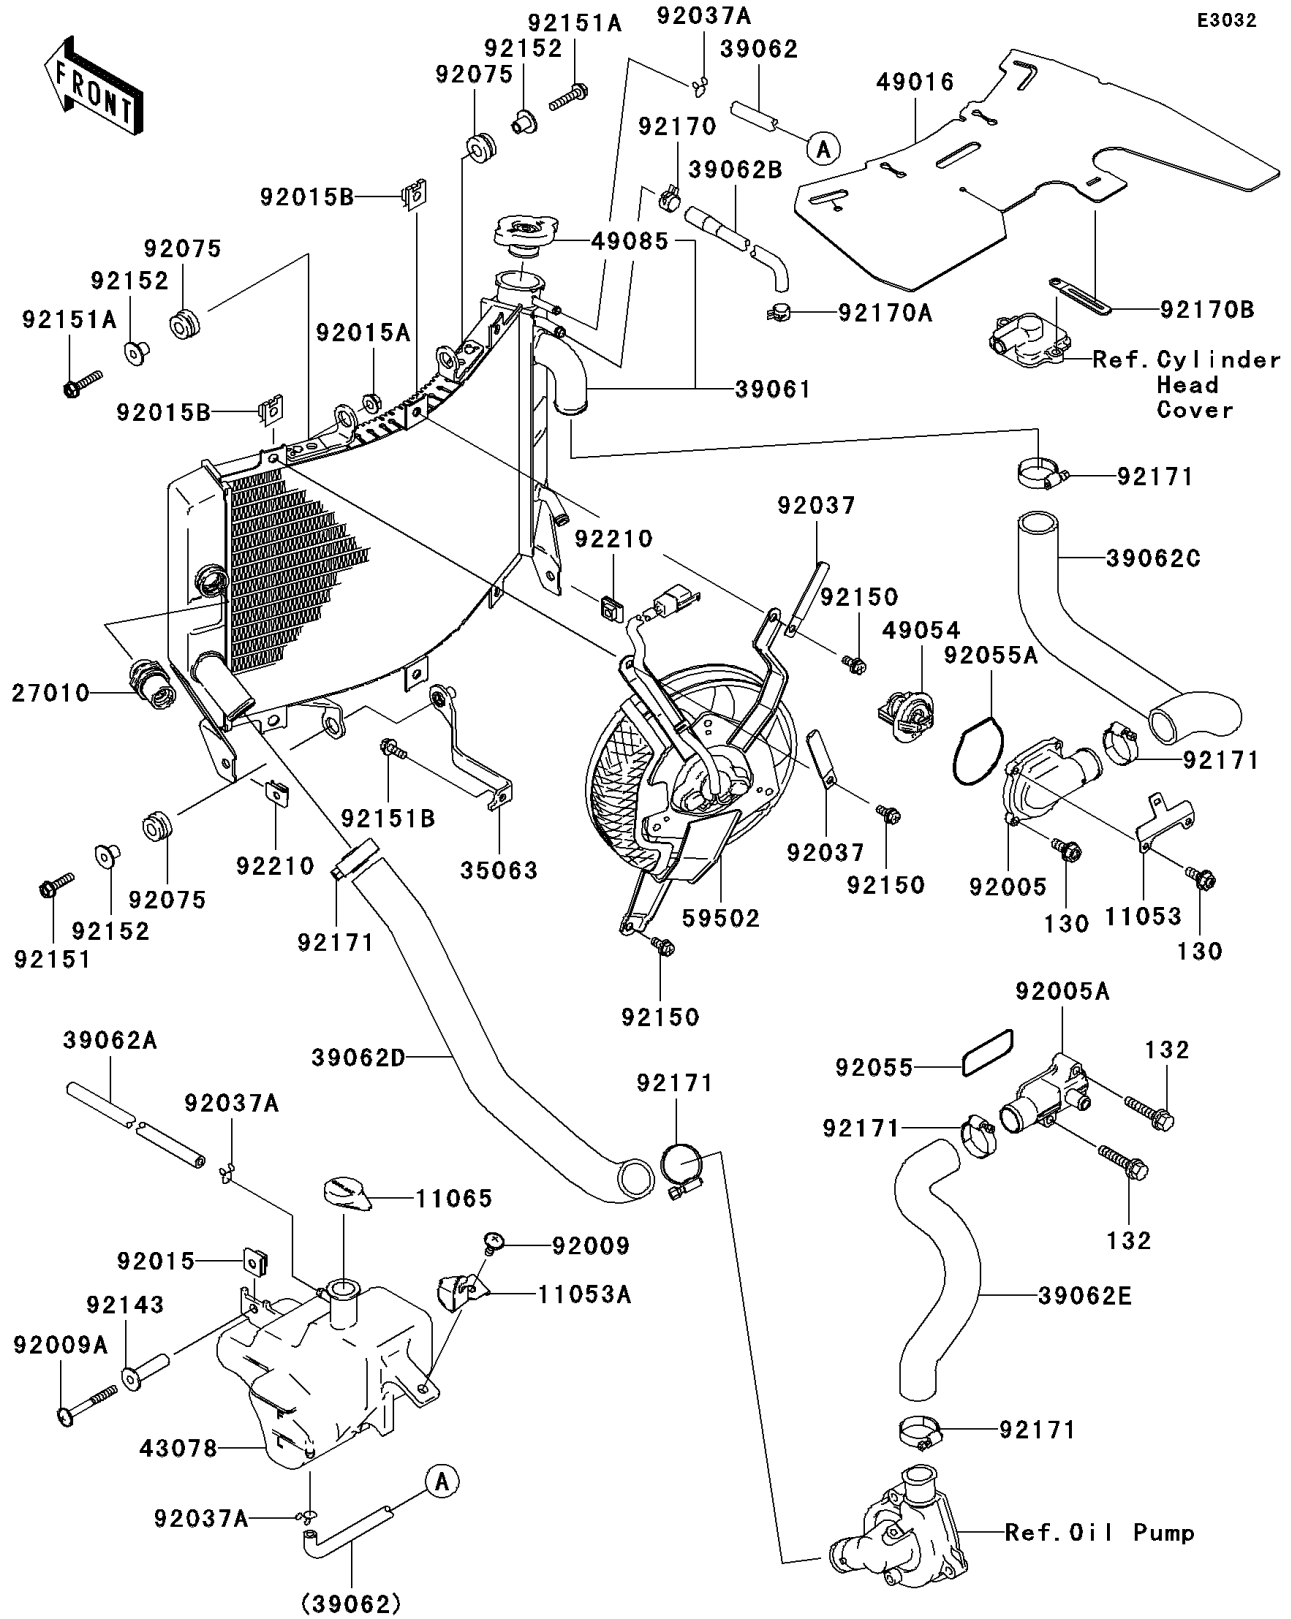

2004 Ninja® ZX™-6RR PARTS DIAGRAM

Radiator

2004 Ninja® ZX™-6RR PARTS LIST

Radiator

ITEM NAME	PART NUMBER	QUANTITY
BRACKET (Ref # 11053)	11053-0129	1
BRACKET (Ref # 11053A)	11053-1231	1
CAP,COOLANT (Ref # 11065)	11065-1093	1
SWITCH (Ref # 27010)	27010-1443	1
STAY (Ref # 35063)	35063-1267	1
RADIATOR-ASSY (Ref # 39061)	39061-0010	1
HOSE-COOLING,5.5X10.5X717 (Ref # 39062)	39062-0015	1
HOSE-COOLING (Ref # 39062A)	39062-1208	1
HOSE-COOLING (Ref # 39062B)	39062-1742	1
HOSE-COOLING,HEAD-RADIATOR (Ref # 39062C)	39062-1913	1
HOSE-COOLING,RADIATOR-PUMP (Ref # 39062D)	39062-1932	1
HOSE-COOLING,PUMP-CYLINDER (Ref # 39062E)	39062-1933	1
RESERVOIR (Ref # 43078)	43078-1186	1
COVER-SEAL (Ref # 49016)	49016-0002	1
THERMOSTAT (Ref # 49054)	49054-1067	1
CAP-ASSY-PRESSURE (Ref # 49085)	49085-1066	1
FAN-ASSY (Ref # 59502)	59502-0001	1
FITTING,THERMOSTAT (Ref # 92005)	92005-1275	1
FITTING,CYLINDER (Ref # 92005A)	92005-1343	1
SCREW,6X16 (Ref # 92009)	92009-1817	1
SCREW,6X56 (Ref # 92009A)	92009-1829	1
NUT,6MM (Ref # 92015)	92015-1094	1
NUT,FLANGED,6MM,BLACK (Ref # 92015A)	92015-1233	1
NUT (Ref # 92015B)	92015-1487	1
CLAMP,L=60 (Ref # 92037)	92037-1069	1
CLAMP,TUBE (Ref # 92037A)	92037-147	1
RING-O (Ref # 92055)	92055-1402	1
RING-O,THERMOSTAT CAP (Ref # 92055A)	92055-1699	1
DAMPER,RUBBER (Ref # 92075)	92075-1123	1

2004 Ninja® ZX™-6RR PARTS LIST

Radiator

ITEM NAME	PART NUMBER	QUANTITY
COLLAR (Ref # 92143)	92143-1428	1
BOLT,6X12 (Ref # 92150)	92150-1186	1
BOLT,6X25 (Ref # 92151)	92151-1225	1
BOLT,6X30 (Ref # 92151A)	92151-1228	1
BOLT,6X16 (Ref # 92151B)	92151-1774	1
COLLAR (Ref # 92152)	92152-1074	1
CLAMP (Ref # 92170)	92170-1167	1
CLAMP (Ref # 92170A)	92170-1493	1
CLAMP (Ref # 92170B)	92170-1514	1
CLAMP (Ref # 92171)	92171-0179	1
NUT (Ref # 92210)	92210-0010	1
BOLT-FLANGED (Ref # 130)	130J0514	1
BOLT-FLANGED-SMALL (Ref # 132)	132J0630	1