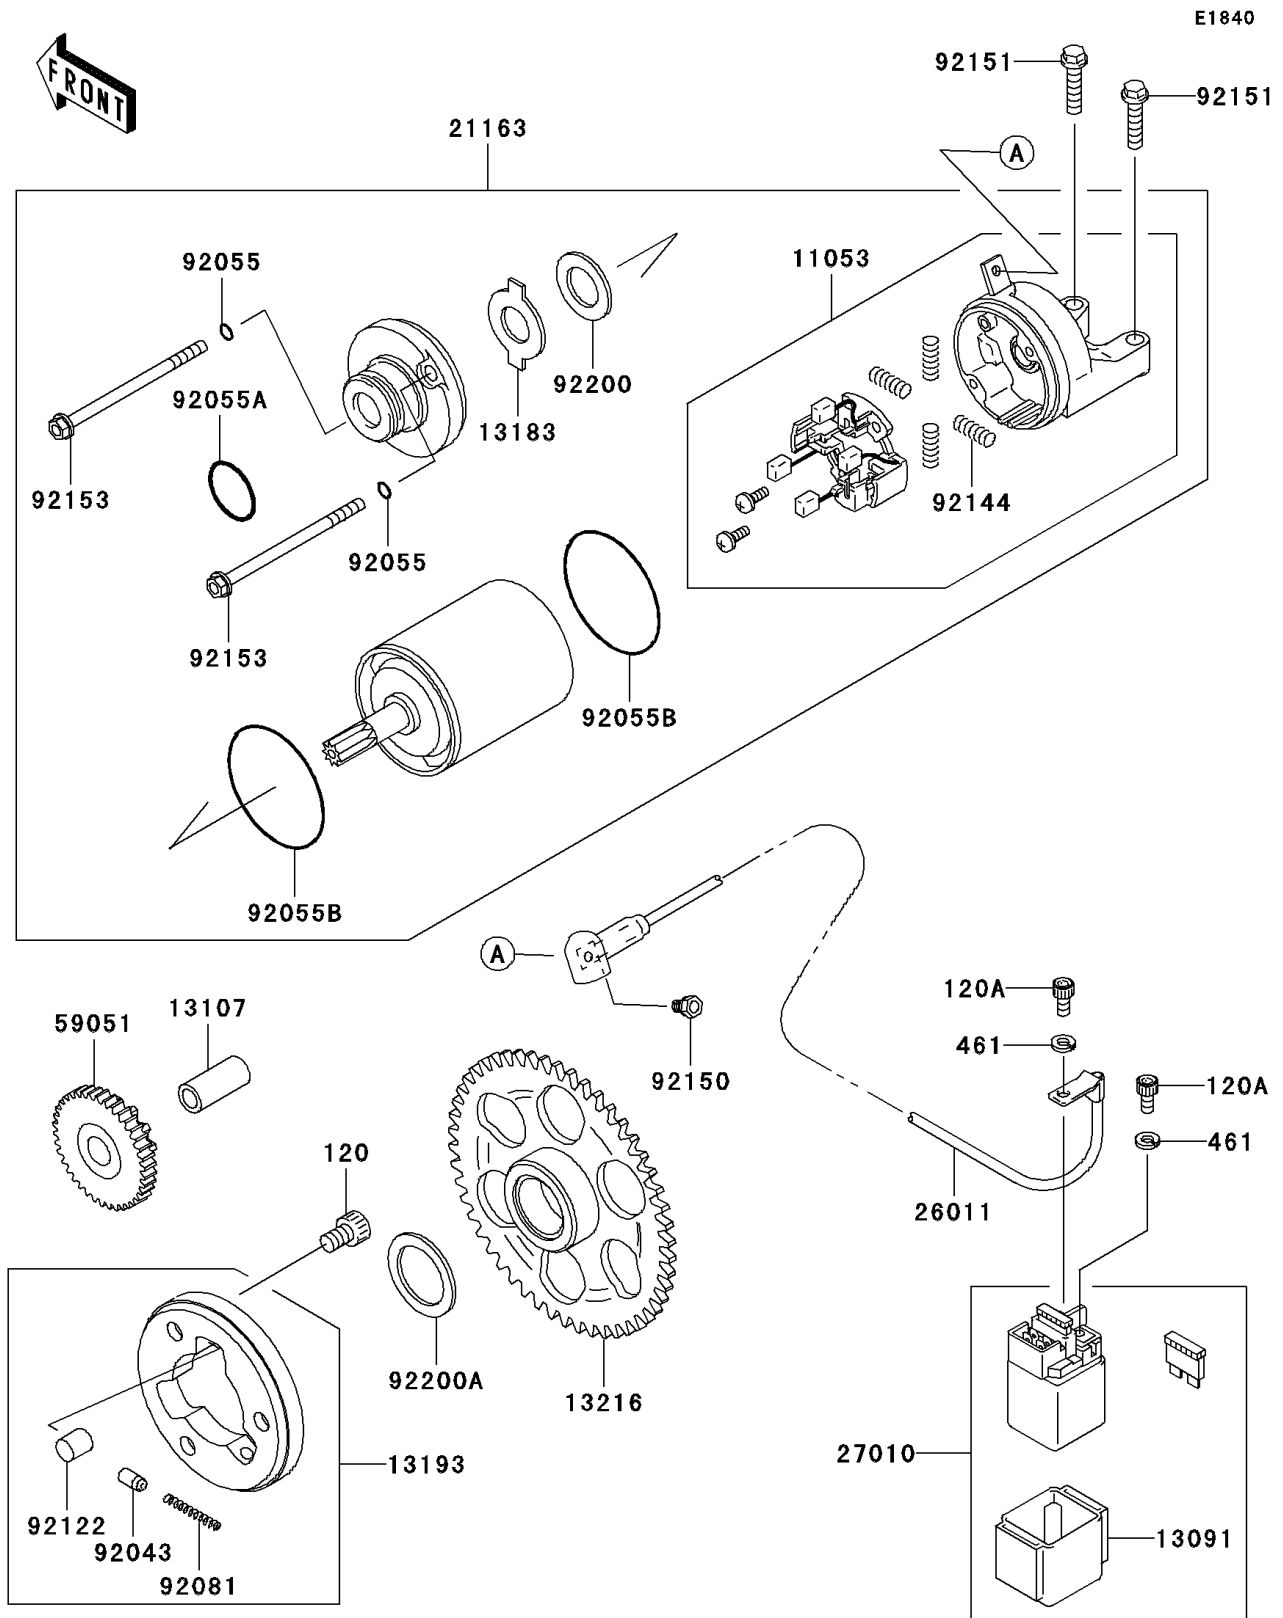

## 2004 Ninja® ZX™-6RR PARTS DIAGRAM

Starter Motor

## 2004 Ninja® ZX™-6RR PARTS LIST

Starter Motor

ITEM NAME	PART NUMBER	QUANTITY
BOLT-SOCKET,8X12 (Ref # 120)	120P0812	1
BOLT-SOCKET (Ref # 120A)	120S0510	1
WASHER-SPRING,5MM,BLACK (Ref # 461)	461K0500	1
BRACKET,STARTER (Ref # 11053)	11053-0224	1
HOLDER,MAGNETIC SWITCH (Ref # 13091)	13091-1884	1
SHAFT,7.8X12X26.5 (Ref # 13107)	13107-1176	1
PLATE (Ref # 13183)	13183-1460	1
CLUTCH-ASSY-ONEWAY (Ref # 13193)	13193-1066	1
GEAR-COMP,ONEWAY CLUTCH (Ref # 13216)	13216-0004	1
STARTER-ELECTRIC (Ref # 21163)	21163-0006	1
WIRE-LEAD,STARTER (Ref # 26011)	26011-0014	1
SWITCH,MAGNETIC (Ref # 27010)	27010-1327	1
GEAR-SPUR,IDLE (Ref # 59051)	59051-1413	1
PIN (Ref # 92043)	92043-132	1
RING-O,STARTER (Ref # 92055)	92055-0013	1
RING-O,24.4MM (Ref # 92055A)	92055-1262	1
RING-O (Ref # 92055B)	92055-1455	1
SPRING,COIL (Ref # 92081)	92081-159	1
ROLLER (Ref # 92122)	92122-006	1
SPRING,BRUSH (Ref # 92144)	92144-1423	1
BOLT (Ref # 92150)	92150-1305	1
BOLT,6X25 (Ref # 92151)	92151-1930	1
BOLT (Ref # 92153)	92153-0405	1
WASHER (Ref # 92200)	92200-1019	1
WASHER,27.5X38X1.0 (Ref # 92200A)	92200-1393	1