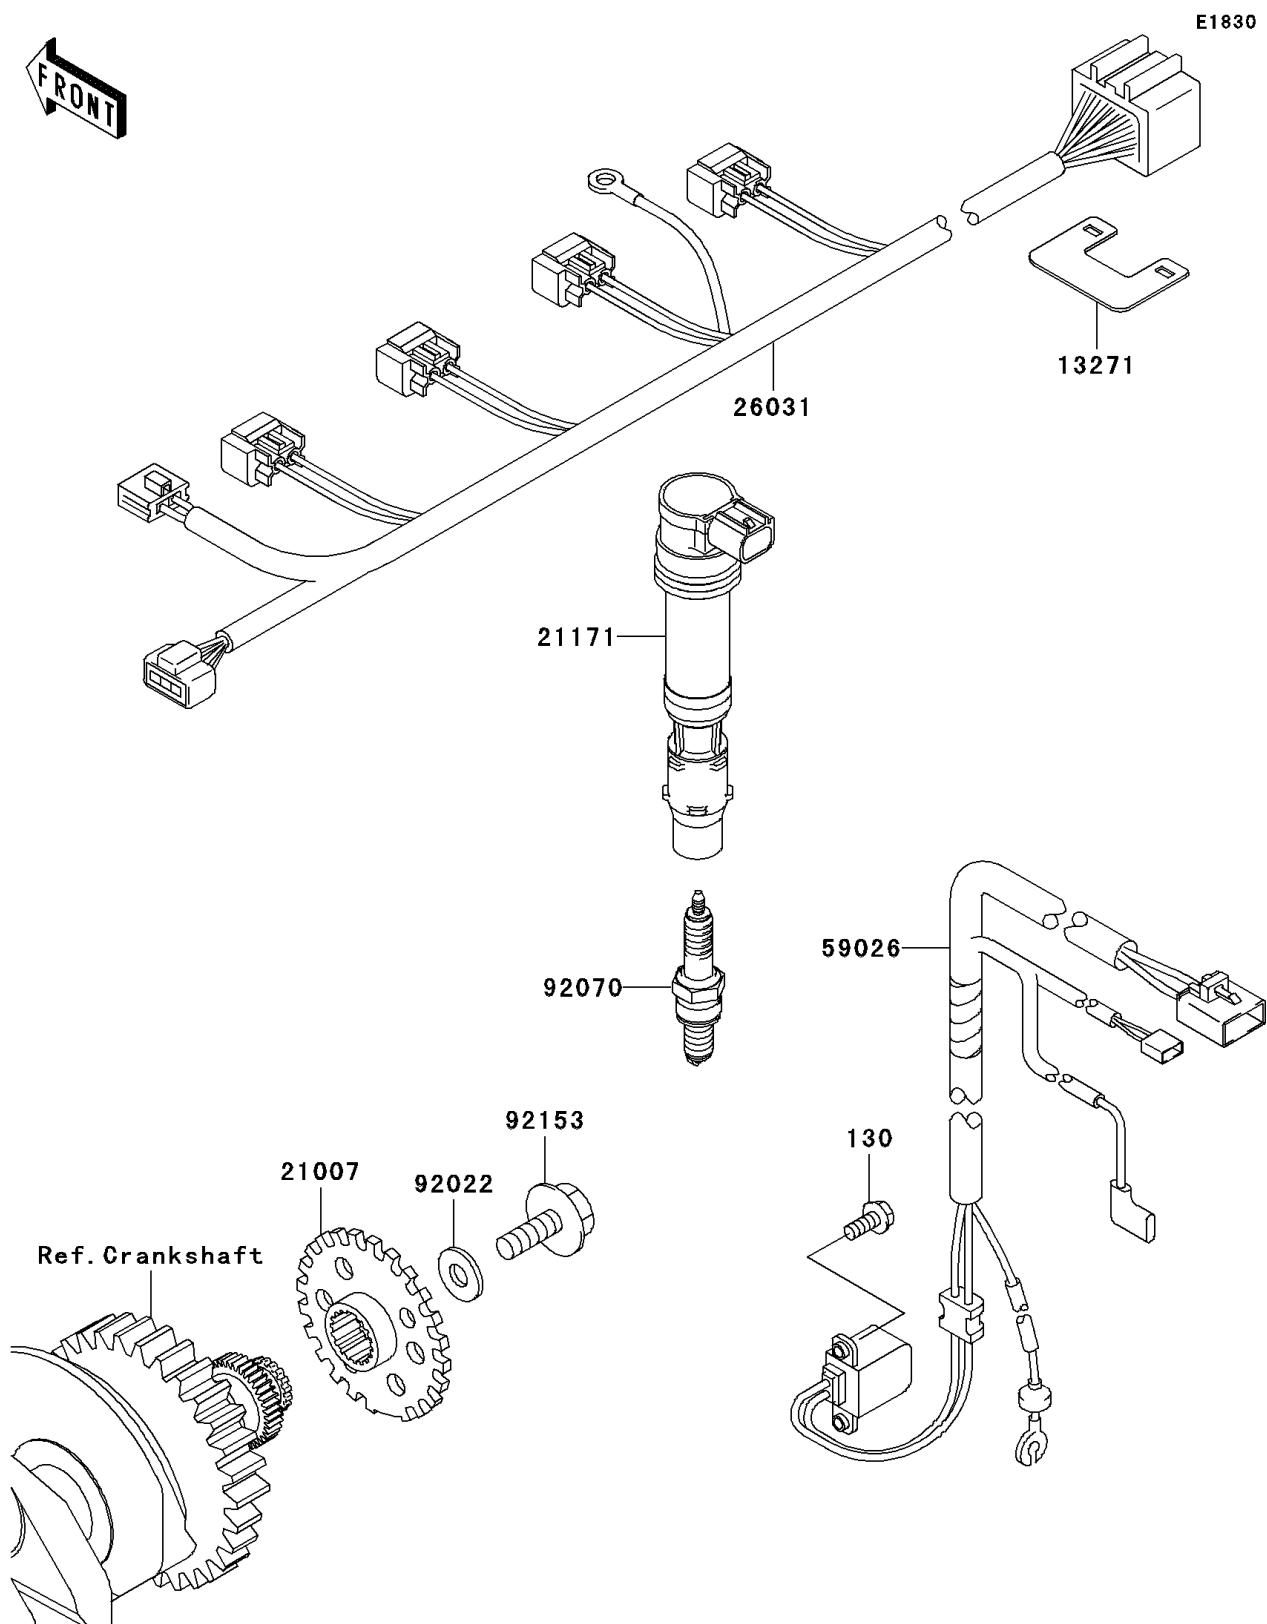

## 2004 Ninja® ZX™-6RR PARTS DIAGRAM

Ignition System

## 2004 Ninja® ZX™-6RR PARTS LIST

Ignition System

ITEM NAME	PART NUMBER	QUANTITY
BOLT-FLANGED (Ref # 130)	130G0512	1
PLATE (Ref # 13271)	13271-0055	1
ROTOR,PULSING (Ref # 21007)	21007-0009	1
COIL-ASSY-IGNITION (Ref # 21171)	21171-1282	1
HARNESS (Ref # 26031)	26031-0007	1
COIL-PULSING (Ref # 59026)	59026-1161	1
WASHER,8.2X19X2 (Ref # 92022)	92022-1533	1
PLUG-SPARK,CR9E(NGK) (Ref # 92070)	92070-1266	1
BOLT,8X23 (Ref # 92153)	92153-0549	1