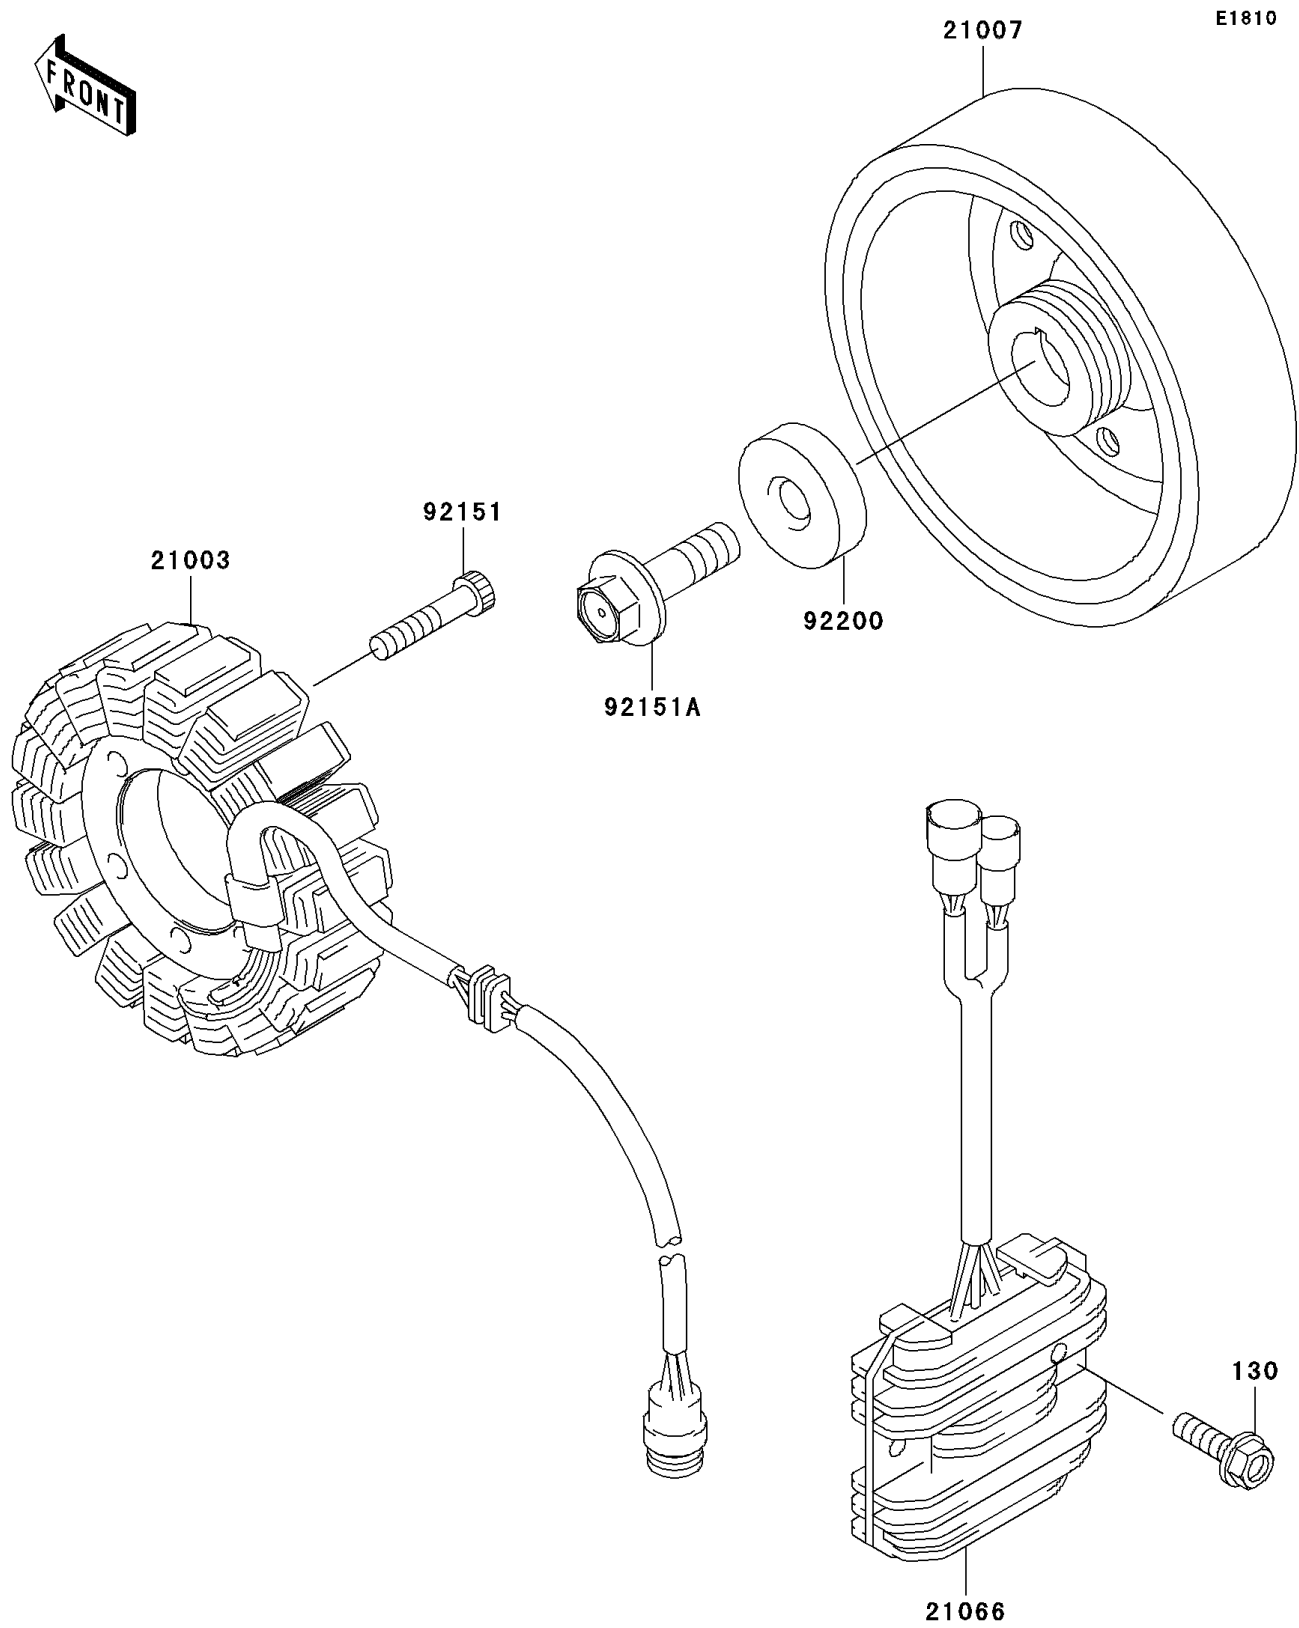

2004 Ninja® ZX™-6RR PARTS DIAGRAM

Generator

2004 Ninja® ZX™-6RR PARTS LIST

Generator

ITEM NAME	PART NUMBER	QUANTITY
BOLT-FLANGED (Ref # 130)	130H0620	1
STATOR (Ref # 21003)	21003-0001	1
ROTOR (Ref # 21007)	21007-0040	1
REGULATOR-VOLTAGE (Ref # 21066)	21066-0002	1
BOLT,6X30 (Ref # 92151)	92151-1626	1
BOLT,10X40 (Ref # 92151A)	92151-1653	1
WASHER (Ref # 92200)	92200-1667	1