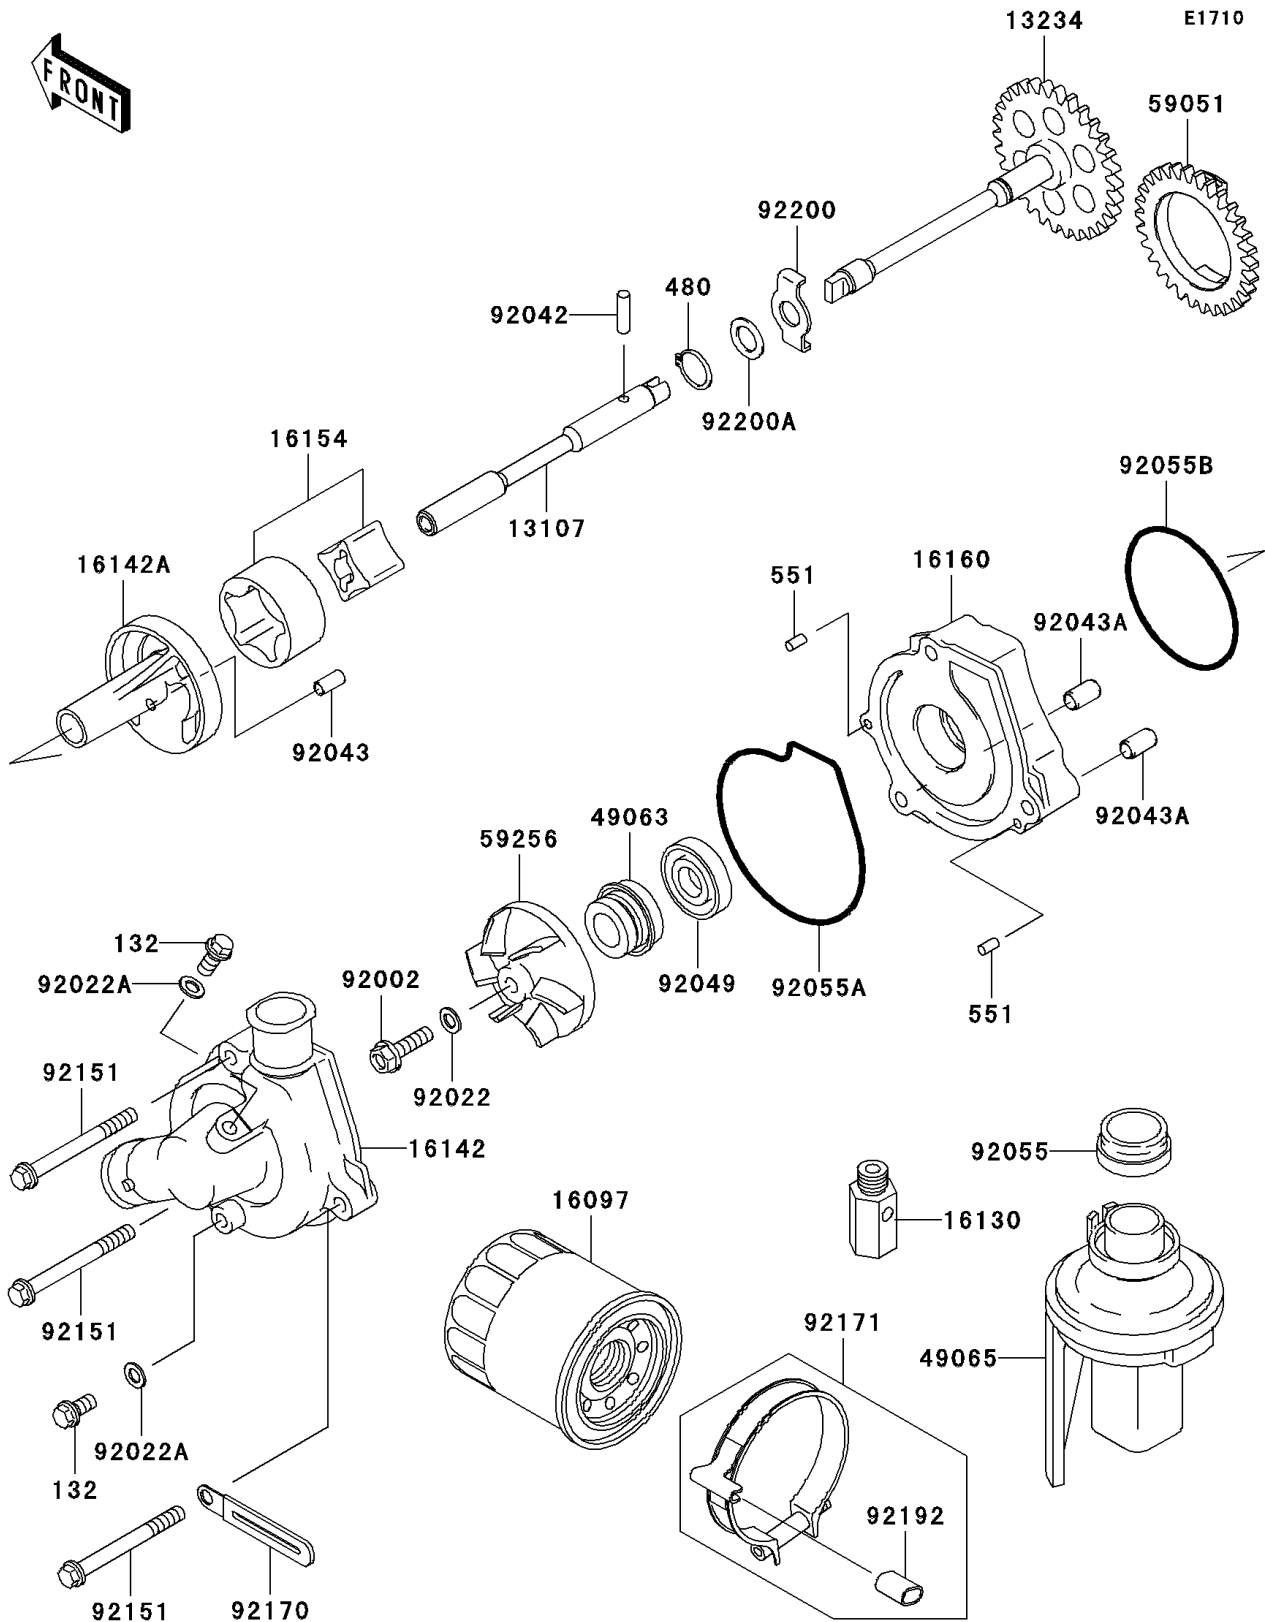

## 2004 Ninja® ZX™-6RR PARTS DIAGRAM

Oil Pump/Oil Filter

## 2004 Ninja® ZX™-6RR PARTS LIST

Oil Pump/Oil Filter

ITEM NAME	PART NUMBER	QUANTITY
BOLT-FLANGED-SMALL (Ref # 132)	132Y0612	1
CIRCLIP-TYPE-C,11MM (Ref # 480)	480J1100	1
PIN-DOWEL,4X8 (Ref # 551)	551A0408	1
SHAFT (Ref # 13107)	13107-1430	1
SHAFT-COMP (Ref # 13234)	13234-0012	1
FILTER-ASSY-OIL (Ref # 16097)	16097-0002	1
VALVE-ASSY-RELIEF (Ref # 16130)	16130-1058	1
COVER-PUMP,WATER (Ref # 16142)	16142-1152	1
COVER-PUMP,OIL (Ref # 16142A)	16142-1161	1
ROTOR-PUMP (Ref # 16154)	16154-1115	1
BODY,OIL PUMP (Ref # 16160)	16160-1325	1
SEAL-MECHANICAL,WATER (Ref # 49063)	49063-1055	1
FILTER-OIL (Ref # 49065)	49065-1073	1
GEAR-SPUR,30T (Ref # 59051)	59051-0022	1
IMPELLER (Ref # 59256)	59256-1073	1
BOLT,6X22 (Ref # 92002)	92002-1154	1
WASHER,6.1X12X1 (Ref # 92022)	92022-077	1
WASHER,6.2X11X1 (Ref # 92022A)	92022-304	1
PIN,DOWEL,4X15.8 (Ref # 92042)	92042-014	1
PIN,4.2X6X12 (Ref # 92043)	92043-1262	1
PIN,6.2X8X14 (Ref # 92043A)	92043-1263	1
SEAL-OIL,OIL PUMP (Ref # 92049)	92049-1336	1
RING-O,OIL FILTER (Ref # 92055)	92055-1503	1
RING-O,WATER PUMP COVER (Ref # 92055A)	92055-1532	1
RING-O (Ref # 92055B)	92055-3018	1
BOLT,6X60 (Ref # 92151)	92151-1307	1
CLAMP (Ref # 92170)	92170-1514	1
CLAMP (Ref # 92171)	92171-0170	1
TUBE,CLAMP (Ref # 92192)	92192-0047	1

## 2004 Ninja® ZX™-6RR PARTS LIST

Oil Pump/Oil Filter

ITEM NAME	PART NUMBER	QUANTITY
WASHER,11.3X21X1.6 (Ref # 92200)	92200-0041	1
WASHER (Ref # 92200A)	92200-1009	1