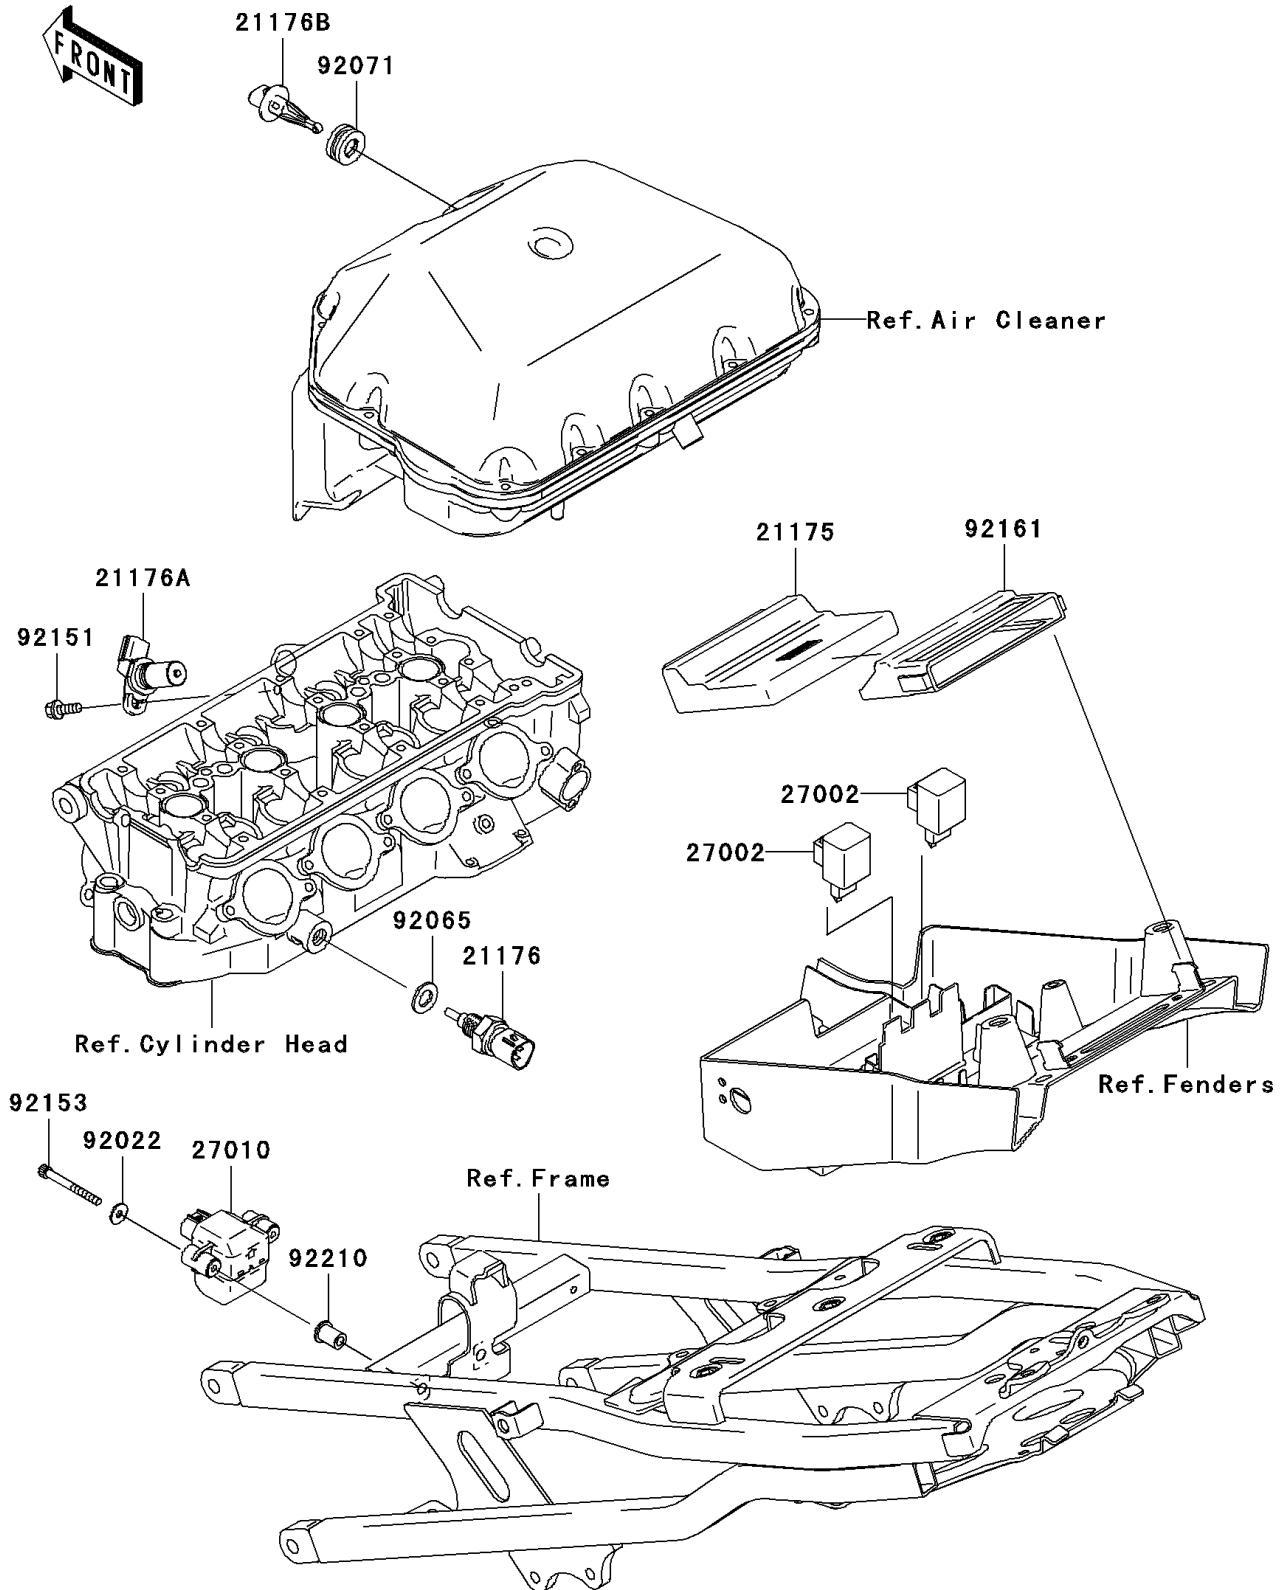

2004 Ninja® ZX™-6RR PARTS DIAGRAM

Fuel Injection

E1530

2004 Ninja® ZX™-6RR PARTS LIST

Fuel Injection

ITEM NAME	PART NUMBER	QUANTITY
CONTROL UNIT-ELECTRONIC (Ref # 21175)	21175-0039	1
SENSOR,WATER TEMP (Ref # 21176)	21176-1120	1
SENSOR,CAM SENSOR (Ref # 21176A)	21176-1121	1
SENSOR,AIR TEMP (Ref # 21176B)	21176-2106	1
RELAY-ASSY (Ref # 27002)	27002-1062	1
SWITCH (Ref # 27010)	27010-0007	1
WASHER,4.3X12.5X1 (Ref # 92022)	92022-1949	1
GASKET,12X22X2 (Ref # 92065)	92065-097	1
GROMMET (Ref # 92071)	92071-2140	1
BOLT,6X16 (Ref # 92151)	92151-1774	1
BOLT,4X40 (Ref # 92153)	92153-0769	1
DAMPER (Ref # 92161)	92161-0130	1
NUT,4MM (Ref # 92210)	92210-0067	1