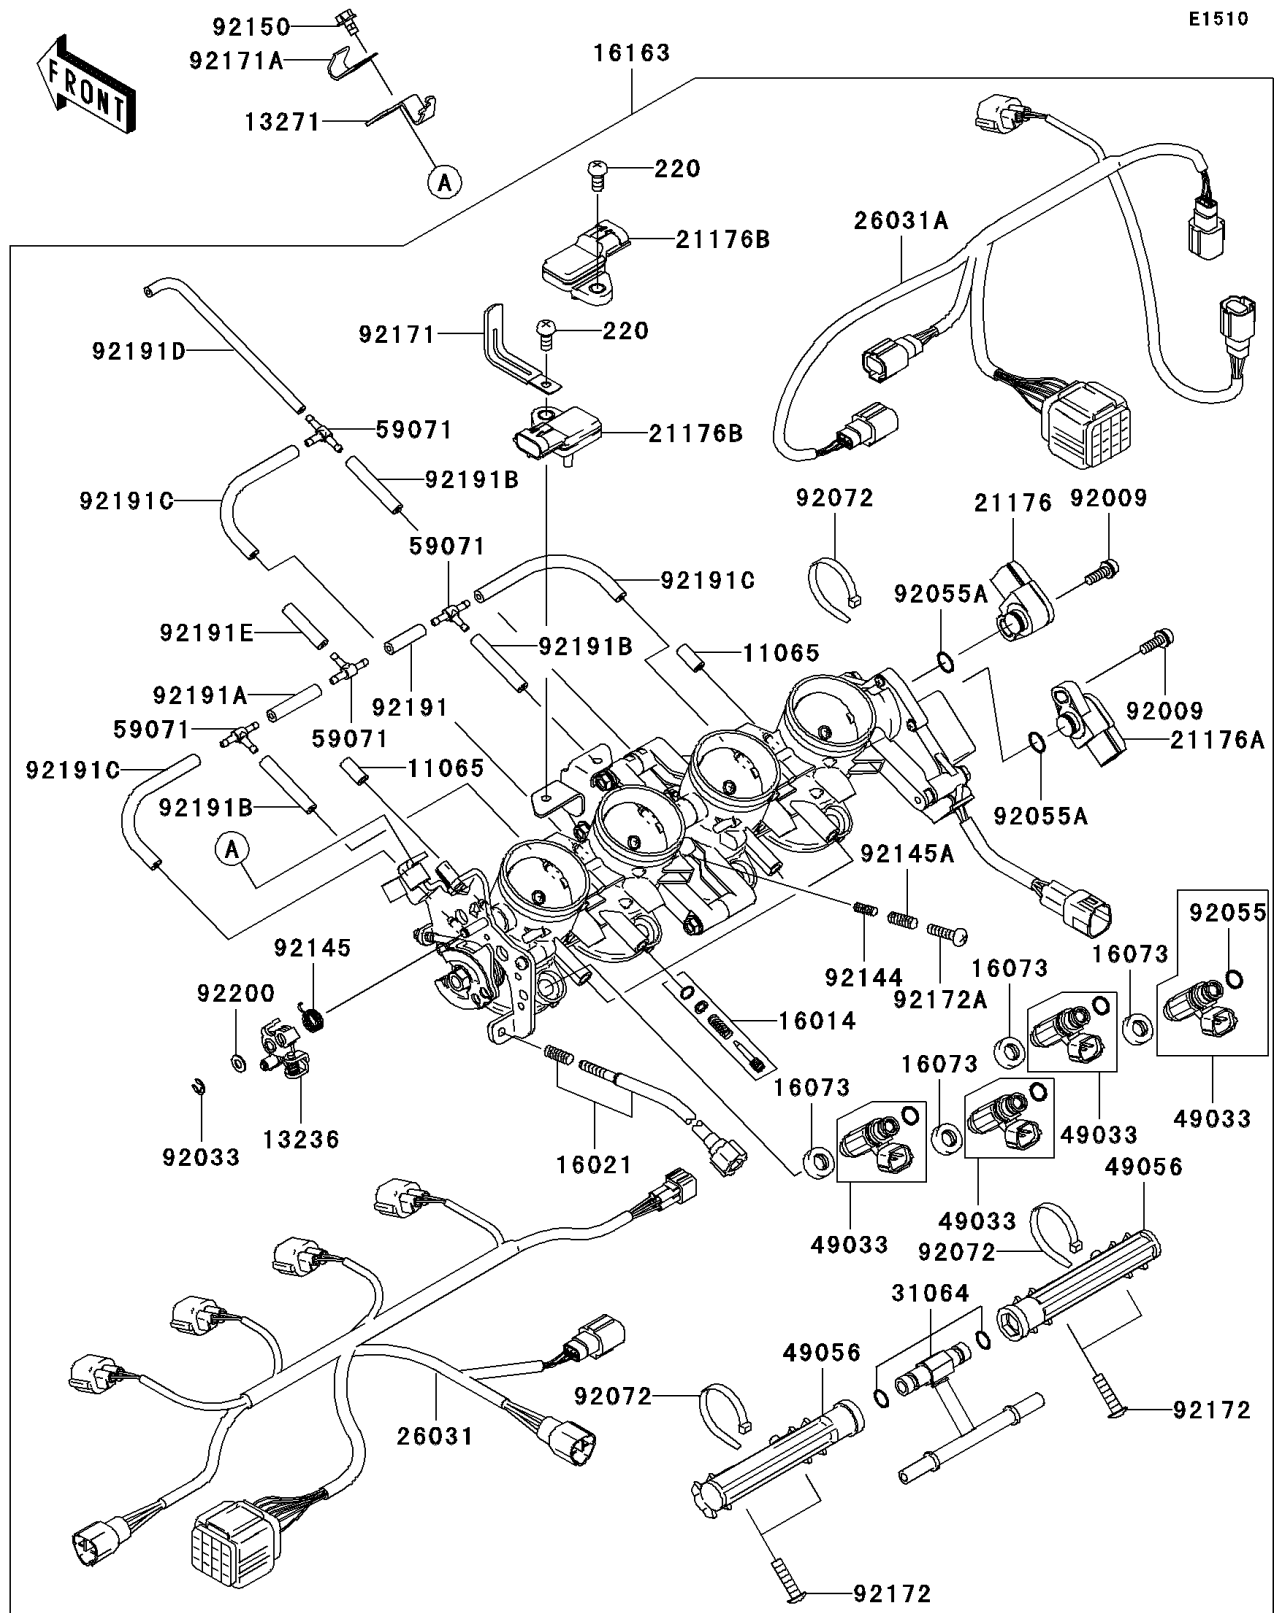

2004 Ninja® ZX™-6RR PARTS DIAGRAM

Throttle

2004 Ninja® ZX™-6RR PARTS LIST

Throttle

ITEM NAME	PART NUMBER	QUANTITY
SCREW-PAN-CROS,6X12 (Ref # 220)	220C0612	1
CAP (Ref # 11065)	11065-0018	1
LEVER-COMP,FAST IDLE (Ref # 13236)	13236-0014	1
PLATE (Ref # 13271)	13271-0098	1
SCREW-PILOT AIR (Ref # 16014)	16014-0002	1
SCREW-THROTTLE STOP (Ref # 16021)	16021-0001	1
INSULATOR (Ref # 16073)	16073-3707	1
THROTTLE-ASSY (Ref # 16163)	16163-0036	1
SENSOR,TPS (Ref # 21176)	21176-0001	1
SENSOR,TPS (Ref # 21176A)	21176-0002	1
SENSOR (Ref # 21176B)	21176-1118	1
HARNESS (Ref # 26031)	26031-0146	1
HARNESS (Ref # 26031A)	26031-1081	1
PIPE-COMP,FUEL (Ref # 31064)	31064-0018	1
NOZZLE-INJECTION (Ref # 49033)	49033-0006	1
PIPE-INJECTION (Ref # 49056)	49056-0001	1
JOINT,3WAY,T (Ref # 59071)	59071-3752	1
SCREW,THROTTLE SENSOR (Ref # 92009)	92009-1981	1
RING-SNAP,FAST IDLE (Ref # 92033)	92033-0004	1
RING-O,INJECTION NOZZLE (Ref # 92055)	92055-1622	1
RING-O (Ref # 92055A)	92055-1671	1
BAND,SUB-HARNESS (Ref # 92072)	92072-0012	1
SPRING,THROTTLE ADJUST LWR (Ref # 92144)	92144-1451	1
SPRING,FAST IDLE (Ref # 92145)	92145-0054	1
SPRING,THROTTLE SYNCRO (Ref # 92145A)	92145-0055	1
BOLT,5X8 (Ref # 92150)	92150-1406	1
CLAMP (Ref # 92171)	92171-0112	1
CLAMP (Ref # 92171A)	92171-1539	1
SCREW,PIPE INJECTION (Ref # 92172)	92172-0064	1

2004 Ninja® ZX™-6RR PARTS LIST

Throttle

ITEM NAME	PART NUMBER	QUANTITY
SCREW,THROTTLE SYNCRO (Ref # 92172A)	92172-0065	1
TUBE,3X7X25 (Ref # 92191)	92191-0020	1
TUBE,3X7X35 (Ref # 92191A)	92191-0021	1
TUBE,3X7X40 (Ref # 92191B)	92191-0022	1
TUBE,3X7X100 (Ref # 92191C)	92191-0023	1
TUBE,3X7X153 (Ref # 92191D)	92191-0024	1
TUBE,3X7X30 (Ref # 92191E)	92191-0025	1
WASHER,FAST IDLE (Ref # 92200)	92200-0033	1