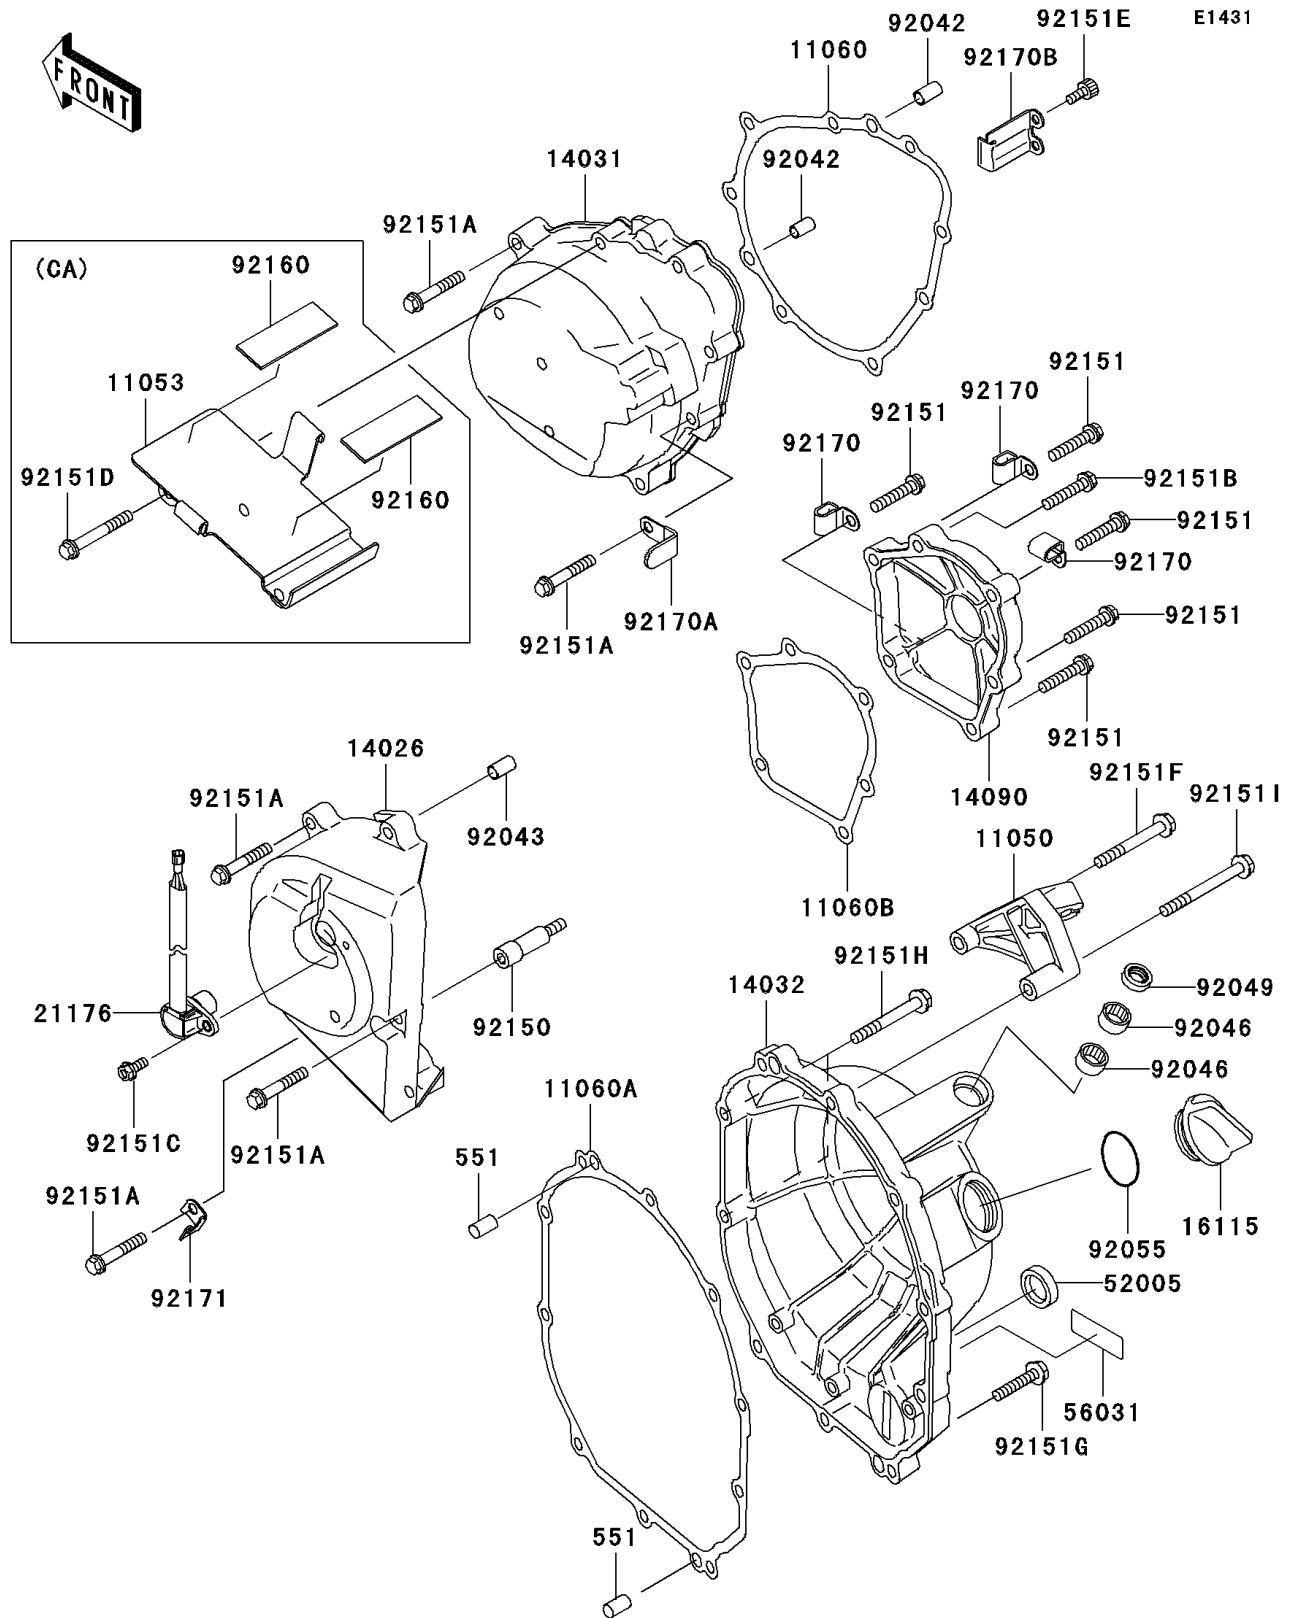

2004 Ninja® ZX™-6RR PARTS DIAGRAM

Engine Cover(s)

2004 Ninja® ZX™-6RR PARTS LIST

Engine Cover(s)

ITEM NAME	PART NUMBER	QUANTITY
PIN-DOWEL,8X14 (Ref # 551)	551A0814	1
BRACKET,CLUTCH CABLE (Ref # 11050)	11050-1864	1
GASKET,GENERATOR COVER (Ref # 11060)	11060-1851	1
GASKET,CLUTCH COVER (Ref # 11060A)	11060-1853	1
GASKET,PULSING COVER (Ref # 11060B)	11060-1867	1
COVER-CHAIN (Ref # 14026)	14026-1292	1
COVER-GENERATOR (Ref # 14031)	14031-1402	1
COVER-CLUTCH (Ref # 14032)	14032-1540	1
COVER,PULSING (Ref # 14090)	14090-1916	1
CAP-OIL FILLER (Ref # 16115)	16115-1009	1
SENSOR,SPEED (Ref # 21176)	21176-1076	1
GAUGE,OIL LEVEL (Ref # 52005)	52005-1057	1
LABEL-MANUAL,OIL CAPACITY (Ref # 56031)	56031-1895	1
PIN,DOWEL,6.3X8X14 (Ref # 92042)	92042-007	1
PIN,6.2X8X14 (Ref # 92043)	92043-1263	1
BEARING-NEEDLE,HK1210 (Ref # 92046)	92046-1010	1
SEAL-OIL,TB12205.5 (Ref # 92049)	92049-1271	1
RING-O,31.7X2.4 (Ref # 92055)	92055-049	1
BOLT (Ref # 92150)	92150-1889	1
BOLT,6X30 (Ref # 92151)	92151-1134	1
BOLT,6X30 (Ref # 92151B)	92151-1201	1
BOLT,5X12 (Ref # 92151C)	92151-1305	1
BOLT,SOCKET,5X12 (Ref # 92151E)	92151-1365	1
BOLT,6X50 (Ref # 92151F)	92151-1545	1
BOLT,6X30 (Ref # 92151G)	92151-1547	1
BOLT,6X50 (Ref # 92151H)	92151-1790	1
BOLT,6X60 (Ref # 92151I)	92151-1791	1
CLAMP (Ref # 92170)	92170-1577	1
CLAMP (Ref # 92170A)	92170-1680	1

2004 Ninja® ZX™-6RR PARTS LIST

Engine Cover(s)

ITEM NAME	PART NUMBER	QUANTITY
CLAMP (Ref # 92170B)	92170-1843	1
CLAMP (Ref # 92171)	92171-0202	1
BRACKET (Ref # 11053)	11053-1201	1
BOLT,6X35 (Ref # 92151A)	92151-1135	2
BOLT,6X45 (Ref # 92151D)	92151-1336	1
DAMPER (Ref # 92160)	92160-1075	1