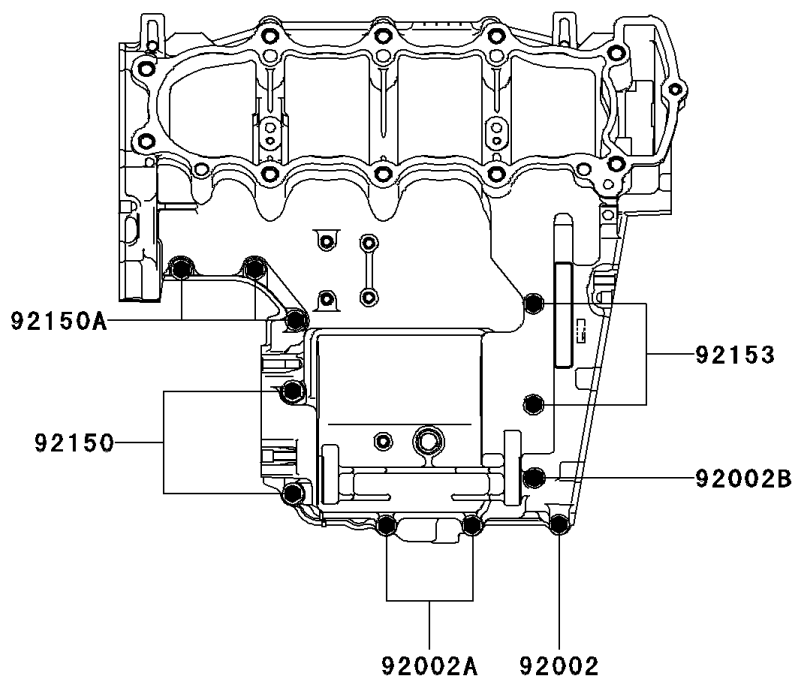

2004 Ninja® ZX™-6RR PARTS DIAGRAM

Crankcase Bolt Pattern

E1412

Upper Case

Lower Case

2004 Ninja® ZX™-6RR PARTS LIST

Crankcase Bolt Pattern

ITEM NAME	PART NUMBER	QUANTITY
BOLT-FLANGED (Ref # 130)	130P0675	1
BOLT,6X50 (Ref # 92002)	92002-1079	1
BOLT,6X65 (Ref # 92002A)	92002-1140	1
BOLT,6X85 (Ref # 92002B)	92002-1306	1
BOLT,7X70 (Ref # 92150)	92150-1250	1
BOLT,6X35 (Ref # 92150A)	92150-1862	1
BOLT,6X95 (Ref # 92153)	92153-0329	1
BOLT,8X94 (Ref # 92153A)	92153-0692	1
BOLT,8X71 (Ref # 92153B)	92153-0693	1
BOLT,7X38 (Ref # 92153C)	92153-1109	1
WASHER,8.5X18X3.0 (Ref # 92200)	92200-0153	1