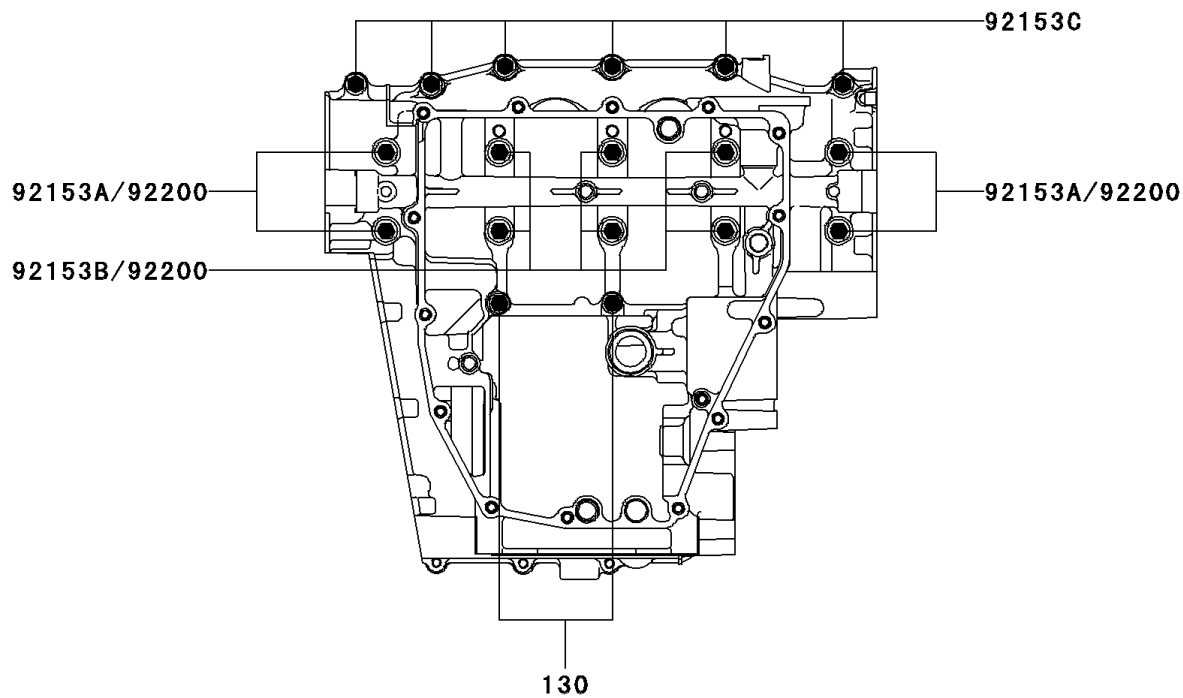

2004 Ninja® ZX™-6RR PARTS DIAGRAM

Crankcase Bolt Pattern

E1412

Upper Case

Lower Case

2004 Ninja® ZX™-6RR PARTS LIST

Crankcase Bolt Pattern

ITEM NAME	PART NUMBER	QUANTITY
BOLT-FLANGED (Ref # 130)	130P0675	1
BOLT,6X50 (Ref # 92002)	92002-1079	1
BOLT,6X65 (Ref # 92002A)	92002-1140	1
BOLT,6X85 (Ref # 92002B)	92002-1306	1
BOLT,7X70 (Ref # 92150)	92150-1250	1
BOLT,6X35 (Ref # 92150A)	92150-1862	1
BOLT,6X95 (Ref # 92153)	92153-0329	1
BOLT,8X94 (Ref # 92153A)	92153-0692	1
BOLT,8X71 (Ref # 92153B)	92153-0693	1
BOLT,7X38 (Ref # 92153C)	92153-1109	1
WASHER,8.5X18X3.0 (Ref # 92200)	92200-0153	1