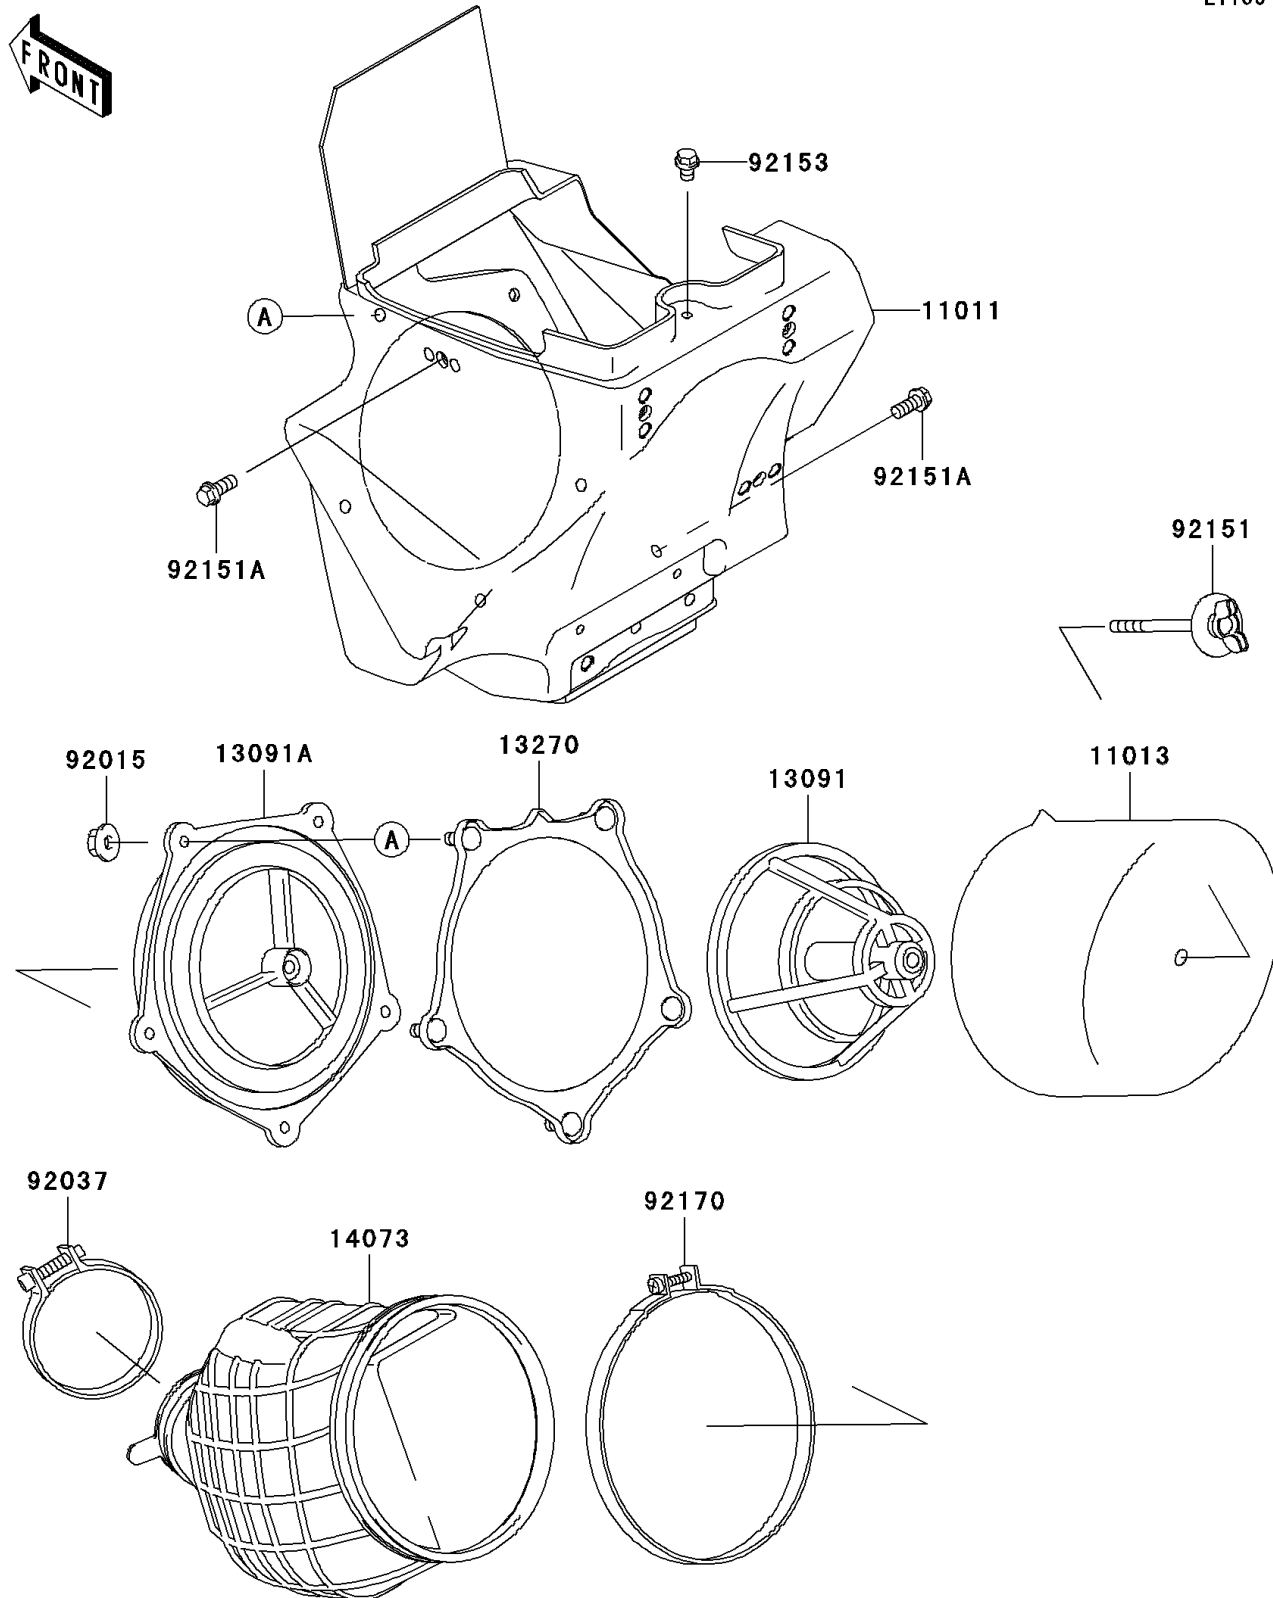

## 2009 KX85 PARTS DIAGRAM

Air Cleaner

E1130

## 2009 KX85 PARTS LIST

Air Cleaner

ITEM NAME	PART NUMBER	QUANTITY
CASE-AIR FILTER (Ref # 11011)	11011-1612	1
ELEMENT-AIR FILTER (Ref # 11013)	11013-1271	1
HOLDER,ELEMENT (Ref # 13091)	13091-1696	1
HOLDER (Ref # 13091A)	13091-1697	1
PLATE,AIR FILTER (Ref # 13270)	13270-1905	1
DUCT (Ref # 14073)	14073-1785	1
NUT,FLANGED,5MM (Ref # 92015)	92015-1259	1
CLAMP,55MM (Ref # 92037)	92037-1486	1
BOLT,AIR FILTER (Ref # 92151)	92151-1256	1
BOLT,6X14 (Ref # 92151A)	92151-1423	1
BOLT,6X8 (Ref # 92153)	92153-0860	1
CLAMP,126MM (Ref # 92170)	92170-1194	1