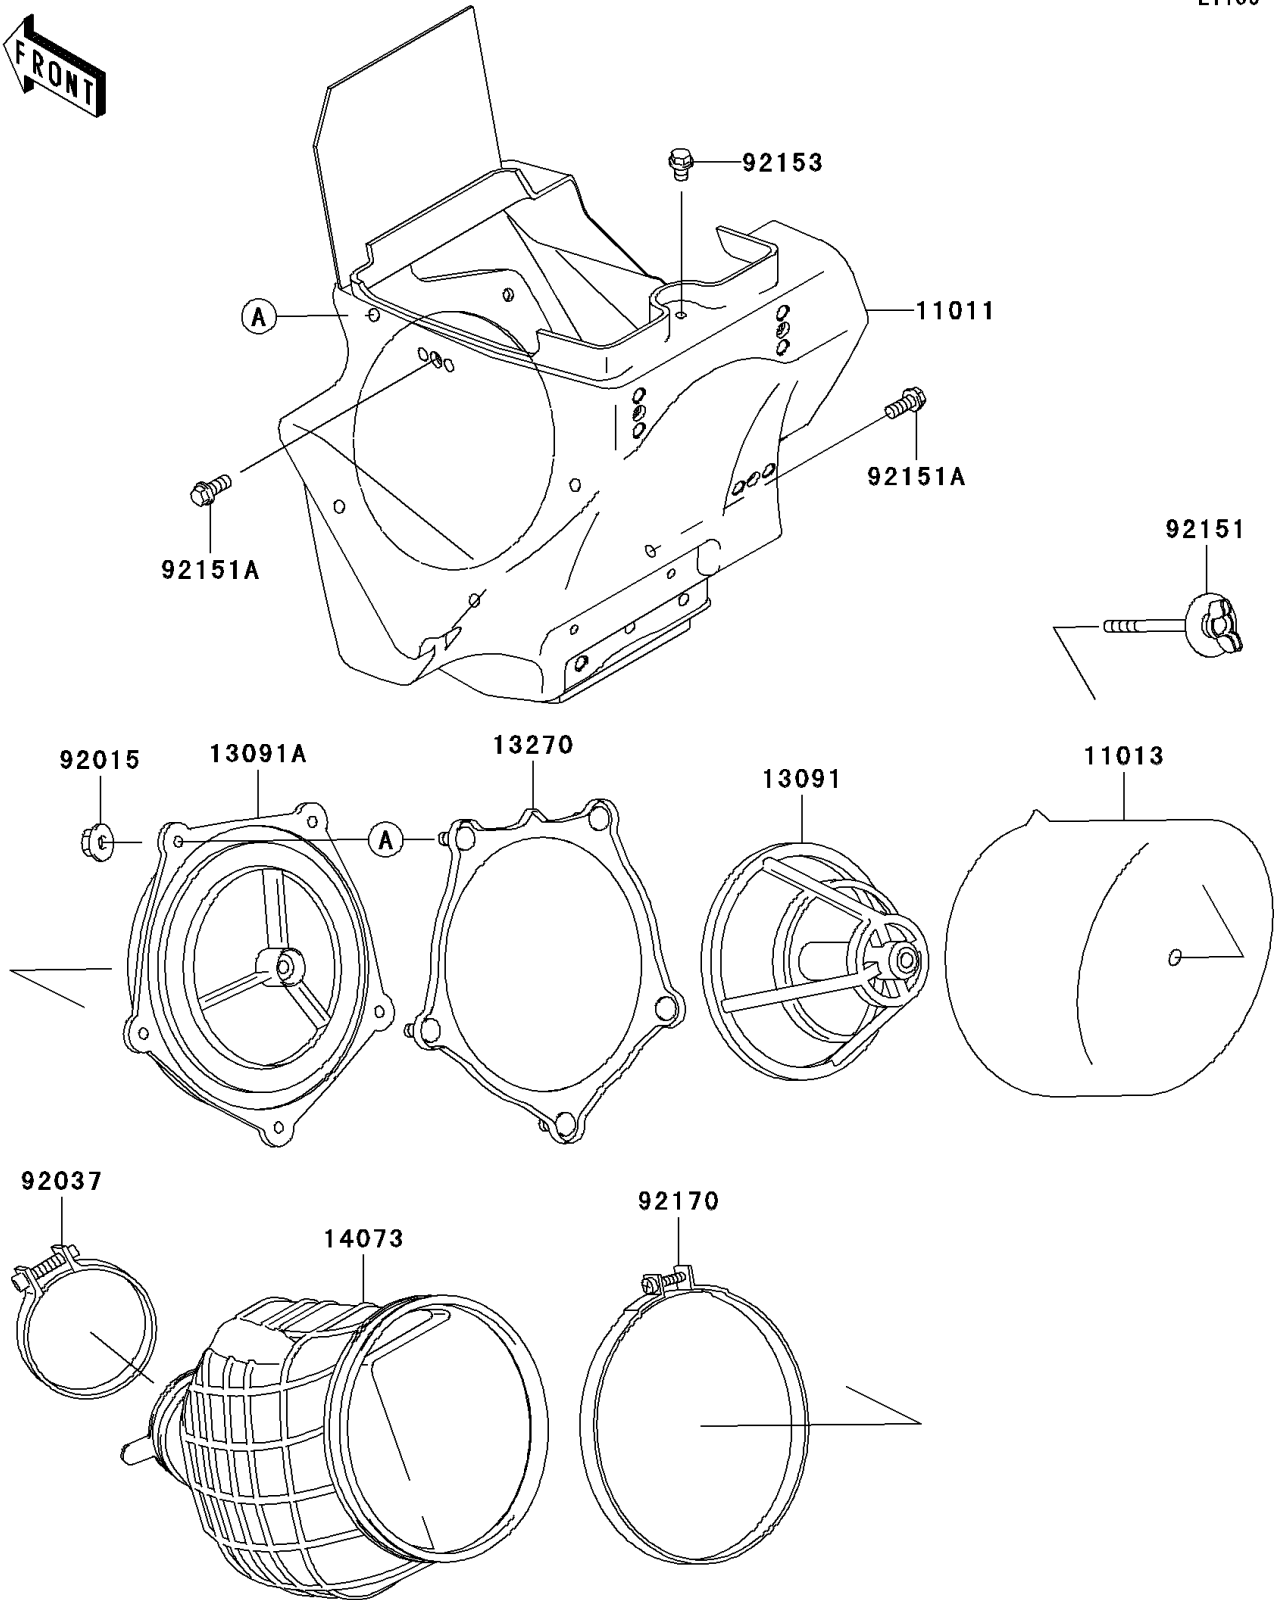

# 2006 KX85 PARTS DIAGRAM

Air Cleaner

E1130

## 2006 KX85 PARTS LIST

### Air Cleaner

ITEM NAME	PART NUMBER	QUANTITY
CASE-AIR FILTER (Ref # 11011)	11011-1612	1
ELEMENT-AIR FILTER (Ref # 11013)	11013-1271	1
HOLDER,ELEMENT (Ref # 13091)	13091-1696	1
HOLDER (Ref # 13091A)	13091-1697	1
PLATE,AIR FILTER (Ref # 13270)	13270-1905	1
DUCT (Ref # 14073)	14073-1785	1
NUT,FLANGED,5MM (Ref # 92015)	92015-1259	5
CLAMP,55MM (Ref # 92037)	92037-1486	1
BOLT,AIR FILTER (Ref # 92151)	92151-1256	1
BOLT,6X14 (Ref # 92151A)	92151-1423	2
BOLT,6X8 (Ref # 92153)	92153-0860	1
CLAMP,126MM (Ref # 92170)	92170-1194	1