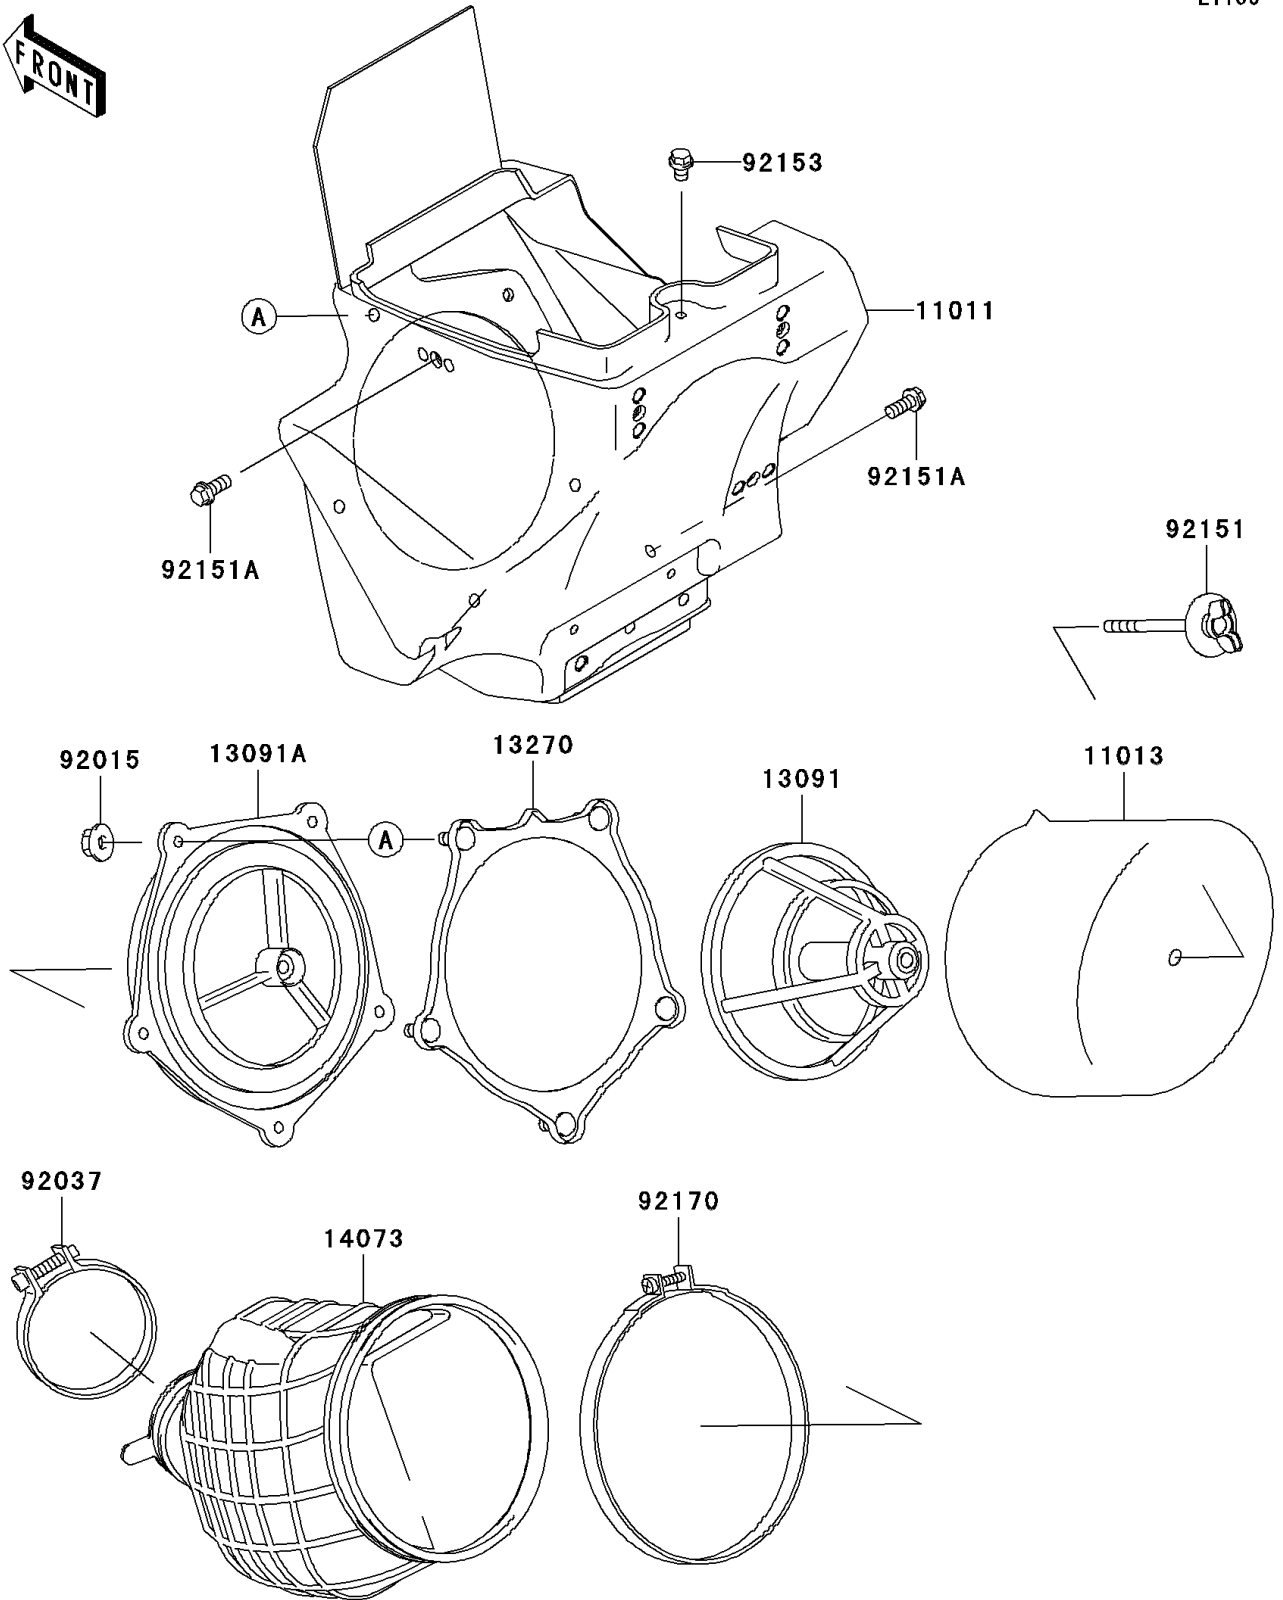

2006 KX85 PARTS DIAGRAM

Air Cleaner

E1130

2006 KX85 PARTS LIST

Air Cleaner

ITEM NAME	PART NUMBER	QUANTITY
CASE-AIR FILTER (Ref # 11011)	11011-1612	1
ELEMENT-AIR FILTER (Ref # 11013)	11013-1271	1
HOLDER,ELEMENT (Ref # 13091)	13091-1696	1
HOLDER (Ref # 13091A)	13091-1697	1
PLATE,AIR FILTER (Ref # 13270)	13270-1905	1
DUCT (Ref # 14073)	14073-1785	1
NUT,FLANGED,5MM (Ref # 92015)	92015-1259	5
CLAMP,55MM (Ref # 92037)	92037-1486	1
BOLT,AIR FILTER (Ref # 92151)	92151-1256	1
BOLT,6X14 (Ref # 92151A)	92151-1423	2
BOLT,6X8 (Ref # 92153)	92153-0860	1
CLAMP,126MM (Ref # 92170)	92170-1194	1