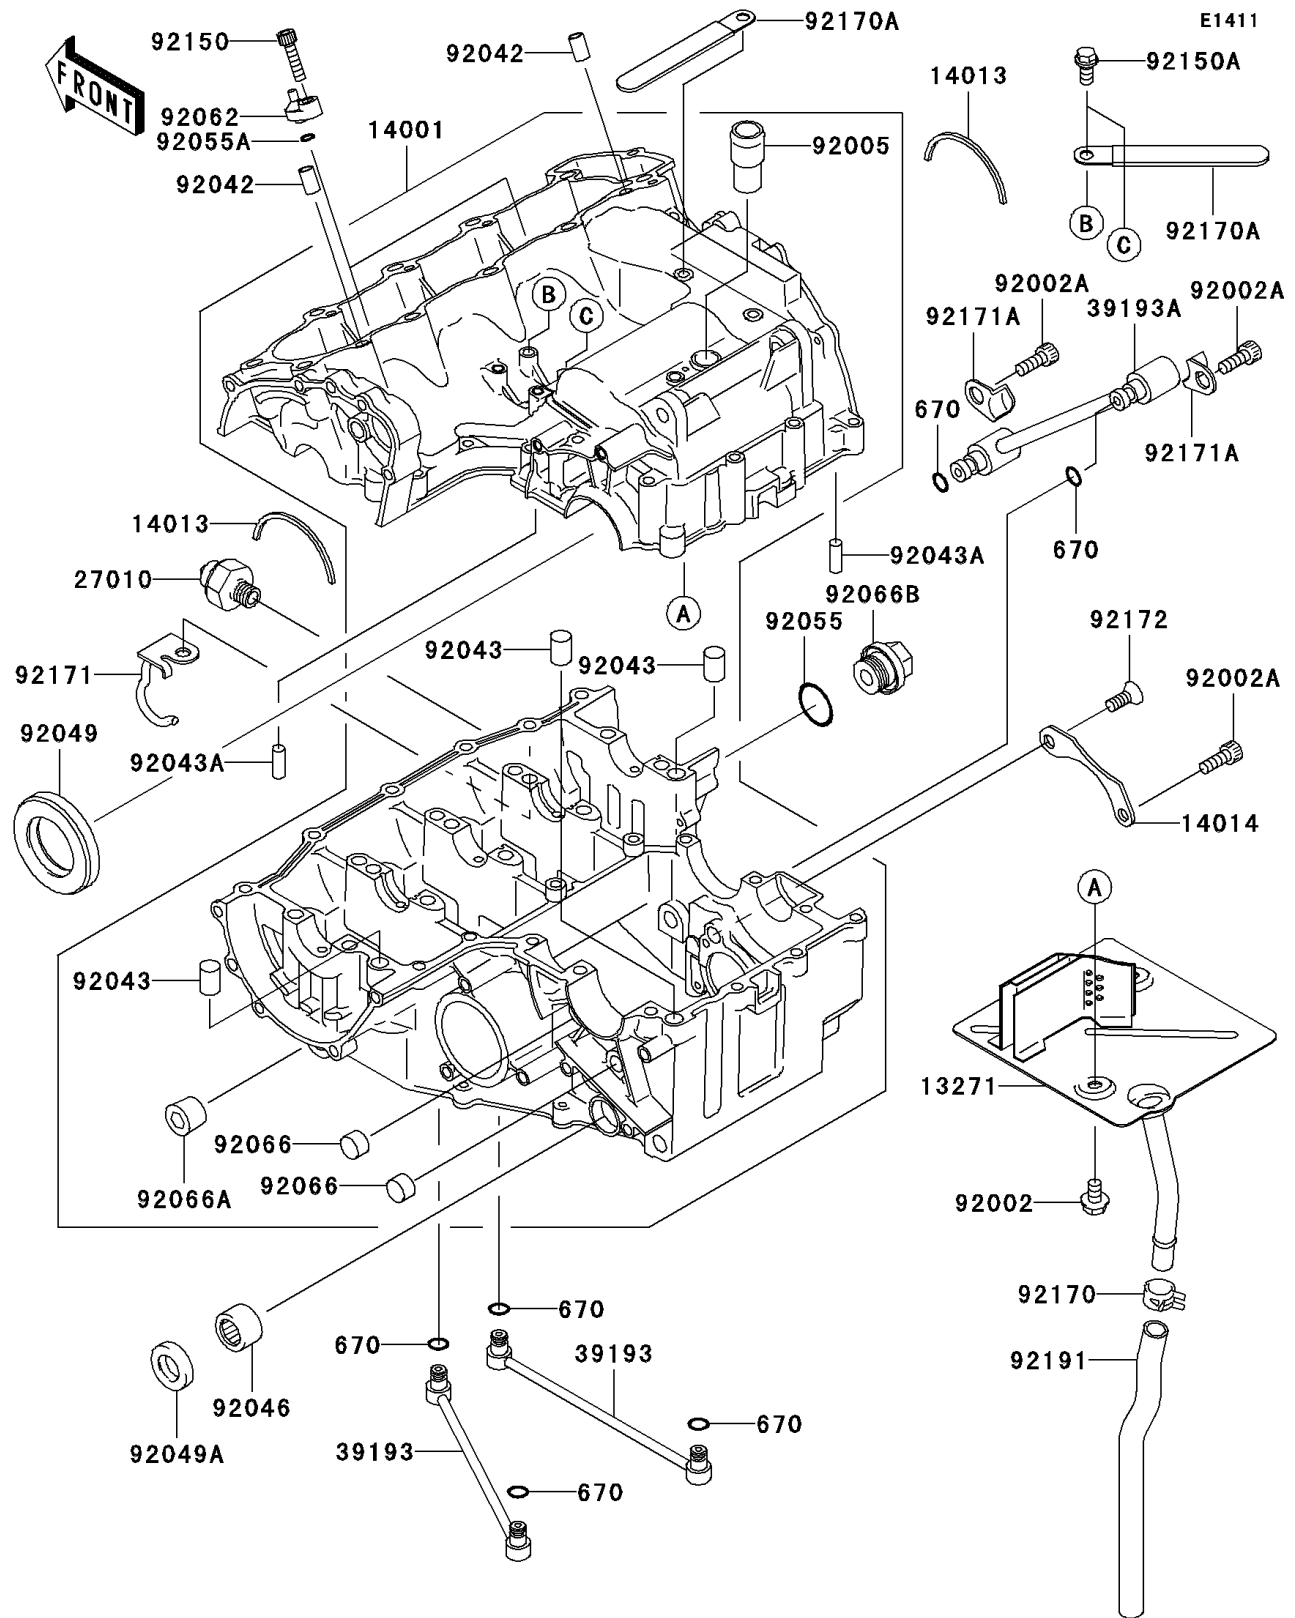

2004 Ninja® ZX™-6RR PARTS DIAGRAM

Crankcase

2004 Ninja® ZX™-6RR PARTS LIST

Crankcase

ITEM NAME	PART NUMBER	QUANTITY
O RING (Ref # 670)	670D1505	1
PLATE,BREATHER (Ref # 13271)	13271-0115	1
SET-CRANKCASE (Ref # 14001)	14001-0034	1
RING-POSITION (Ref # 14013)	14013-004	1
PLATE-POSITION (Ref # 14014)	14014-1123	1
SWITCH,OIL PRESSURE (Ref # 27010)	27010-1313	1
PIPE-OIL,MAIN-INPUT (Ref # 39193)	39193-1019	1
PIPE-OIL (Ref # 39193A)	39193-1020	1
BOLT,6X10 (Ref # 92002)	92002-1449	1
BOLT,SOCKET,6X16 (Ref # 92002A)	92002-1778	1
FITTING,BREATHER (Ref # 92005)	92005-1238	1
PIN,DOWEL,6.3X8X14 (Ref # 92042)	92042-007	1
PIN (Ref # 92043)	92043-1506	1
PIN,6X16 (Ref # 92043A)	92043-1690	1
BEARING-NEEDLE,7E-HK1412 (Ref # 92046)	92046-037	1
SEAL-OIL,TC32528 (Ref # 92049)	92049-1307	1
SEAL-OIL,TC14245 (Ref # 92049A)	92049-1520	1
RING-O (Ref # 92055)	92055-1146	1
RING-O,5.5X1.5 (Ref # 92055A)	92055-1343	1
NOZZLE,OIL JET (Ref # 92062)	92062-1092	1
PLUG (Ref # 92066)	92066-1110	1
PLUG,PT3/8X12 (Ref # 92066A)	92066-1252	1
PLUG,MAIN GALLERY,18X9 (Ref # 92066B)	92066-1394	1
BOLT,SOCKET,5X20 (Ref # 92150)	92150-1019	1
BOLT,6X12 (Ref # 92150A)	92150-1841	1
CLAMP (Ref # 92170)	92170-1167	1
CLAMP (Ref # 92170A)	92170-1925	1
CLAMP (Ref # 92171)	92171-0041	1
CLAMP,OIL PIPE (Ref # 92171A)	92171-0302	1

2004 Ninja® ZX™-6RR PARTS LIST

Crankcase

ITEM NAME	PART NUMBER	QUANTITY
SCREW,6X16 (Ref # 92172)	92172-0090	1
TUBE,BREATHER (Ref # 92191)	92191-1790	1