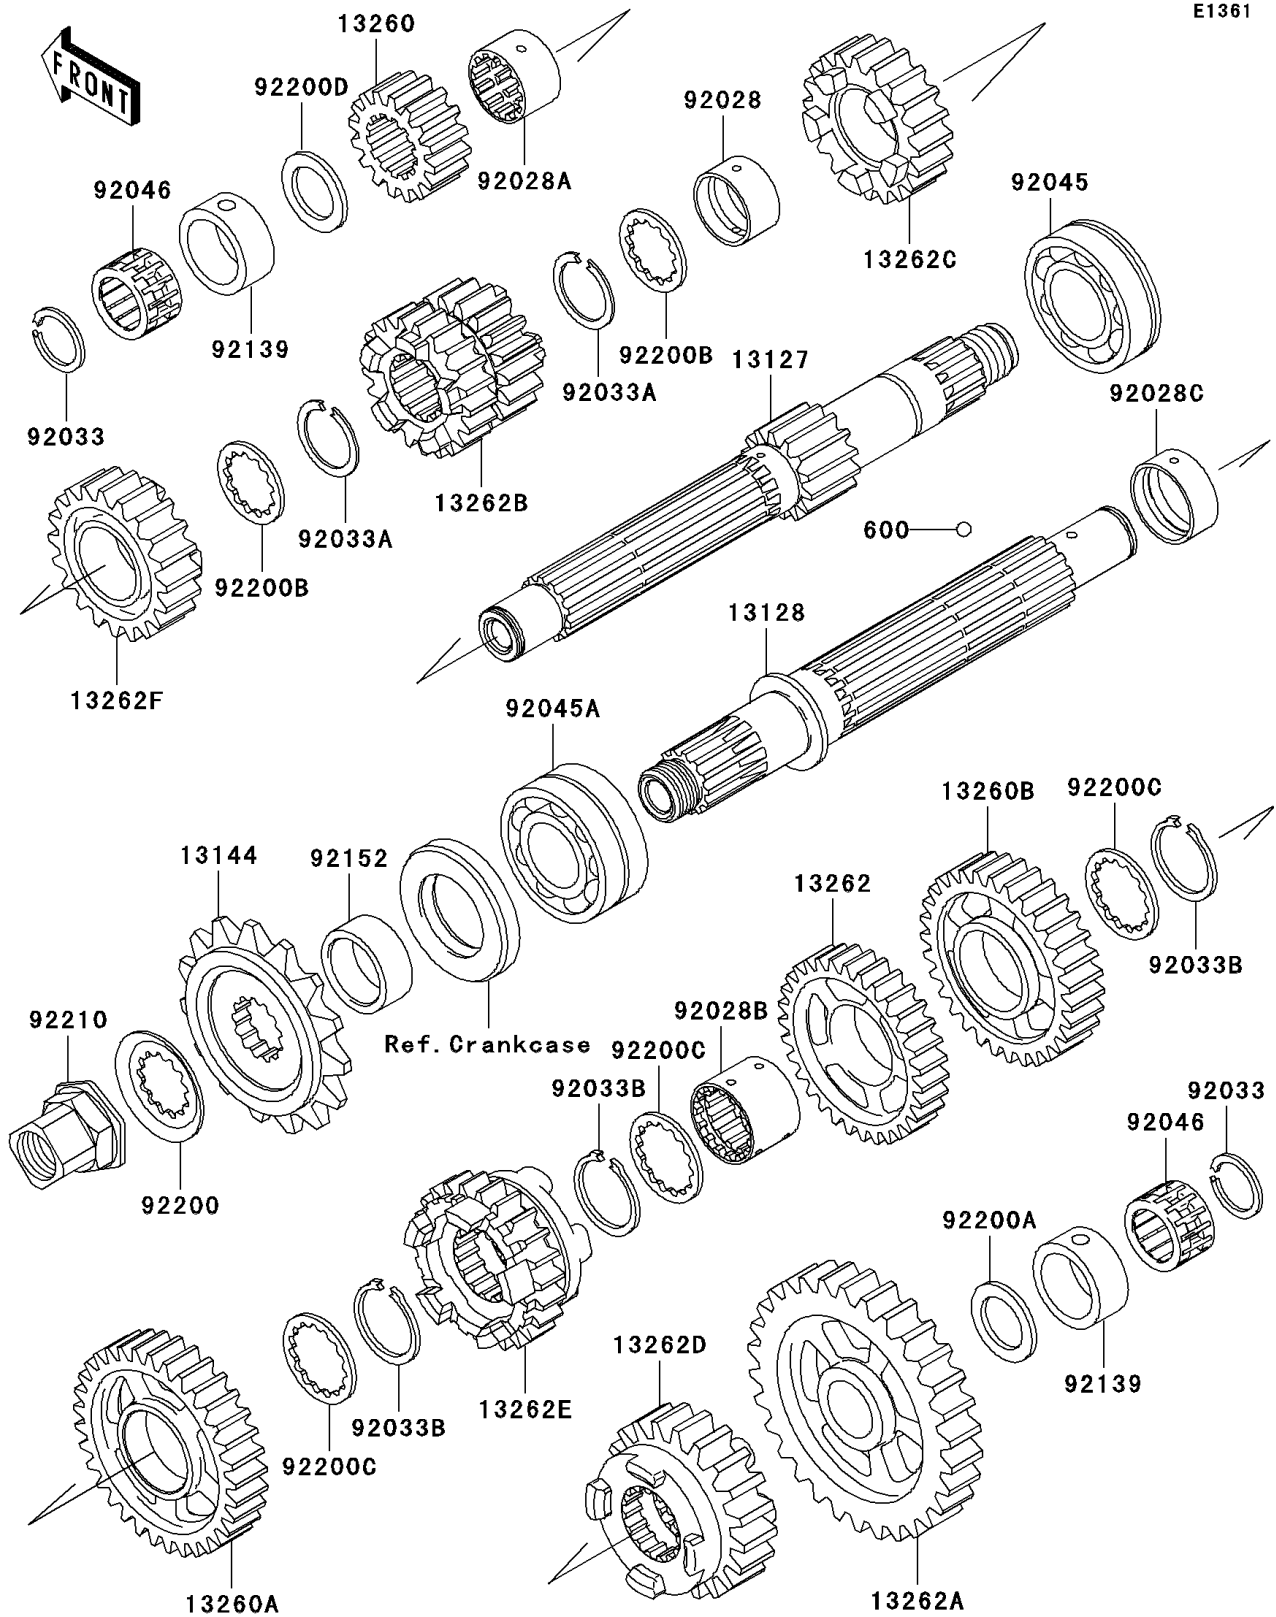

2004 Ninja® ZX™-6RR PARTS DIAGRAM

Transmission

E1361

2004 Ninja® ZX™-6RR PARTS LIST

Transmission

ITEM NAME	PART NUMBER	QUANTITY
BALL-STEEL,5/32" (Ref # 600)	600A0500	1
SHAFT-TRANSMISSION INPUT,14T (Ref # 13127)	13127-0013	1
SHAFT-TRANSMISSION OUTPUT (Ref # 13128)	13128-1264	1
SPROCKET-OUTPUT,15T (Ref # 13144)	13144-1324	1
GEAR,INPUT 2ND,18T (Ref # 13260)	13260-1987	1
GEAR,OUTPUT 2ND,37T (Ref # 13260A)	13260-1992	1
GEAR,OUTPUT 3RD,31T (Ref # 13260B)	13260-1993	1
GEAR,OUTPUT 4TH,33T (Ref # 13262)	13262-0044	1
GEAR,OUTPUT LOW,38T (Ref # 13262A)	13262-0103	1
GEAR,INPUT,3RD&4TH,18T&22T (Ref # 13262B)	13262-0143	1
GEAR,INPUT,5TH,21T (Ref # 13262C)	13262-0144	1
GEAR,OUTPUT 5TH,28T (Ref # 13262D)	13262-0150	1
GEAR,OUTPUT 6TH,27T (Ref # 13262E)	13262-0187	1
GEAR,INPUT 6TH,22T (Ref # 13262F)	13262-0188	1
BUSHING,INPUT 5TH GEAR (Ref # 92028)	92028-1735	1
BUSHING,INPUT TOP GEAR (Ref # 92028A)	92028-1736	1
BUSHING,OUTPUT,3RD&4TH (Ref # 92028B)	92028-1738	1
BUSHING,OUTPUT,2ND (Ref # 92028C)	92028-1739	1
RING-SNAP,20MM (Ref # 92033)	92033-015	1
RING-SNAP,24MM (Ref # 92033A)	92033-026	1
RING-SNAP,T=1.2 (Ref # 92033B)	92033-1037	1
BEARING-BALL,HR6205C3 (Ref # 92045)	92045-0009	1
BEARING-BALL,83993SH2-CS (Ref # 92045A)	92045-035	1
BEARING-NEEDLE,PK20X27X17X3 (Ref # 92046)	92046-1303	1
BUSHING,27X34X18.6 (Ref # 92139)	92139-1090	1
COLLAR,25X32X13 (Ref # 92152)	92152-0192	1
WASHER (Ref # 92200)	92200-1065	1
WASHER,20.3X30X2.3 (Ref # 92200A)	92200-1238	1
WASHER,INPUT TOP&5TH (Ref # 92200B)	92200-1239	1

2004 Ninja® ZX™-6RR PARTS LIST

Transmission

ITEM NAME	PART NUMBER	QUANTITY
WASHER,T=1.5 (Ref # 92200C)	92200-1240	1
WASHER,20.3X33X1.0 (Ref # 92200D)	92200-1613	1
NUT,SPROCKET (Ref # 92210)	92210-1098	1