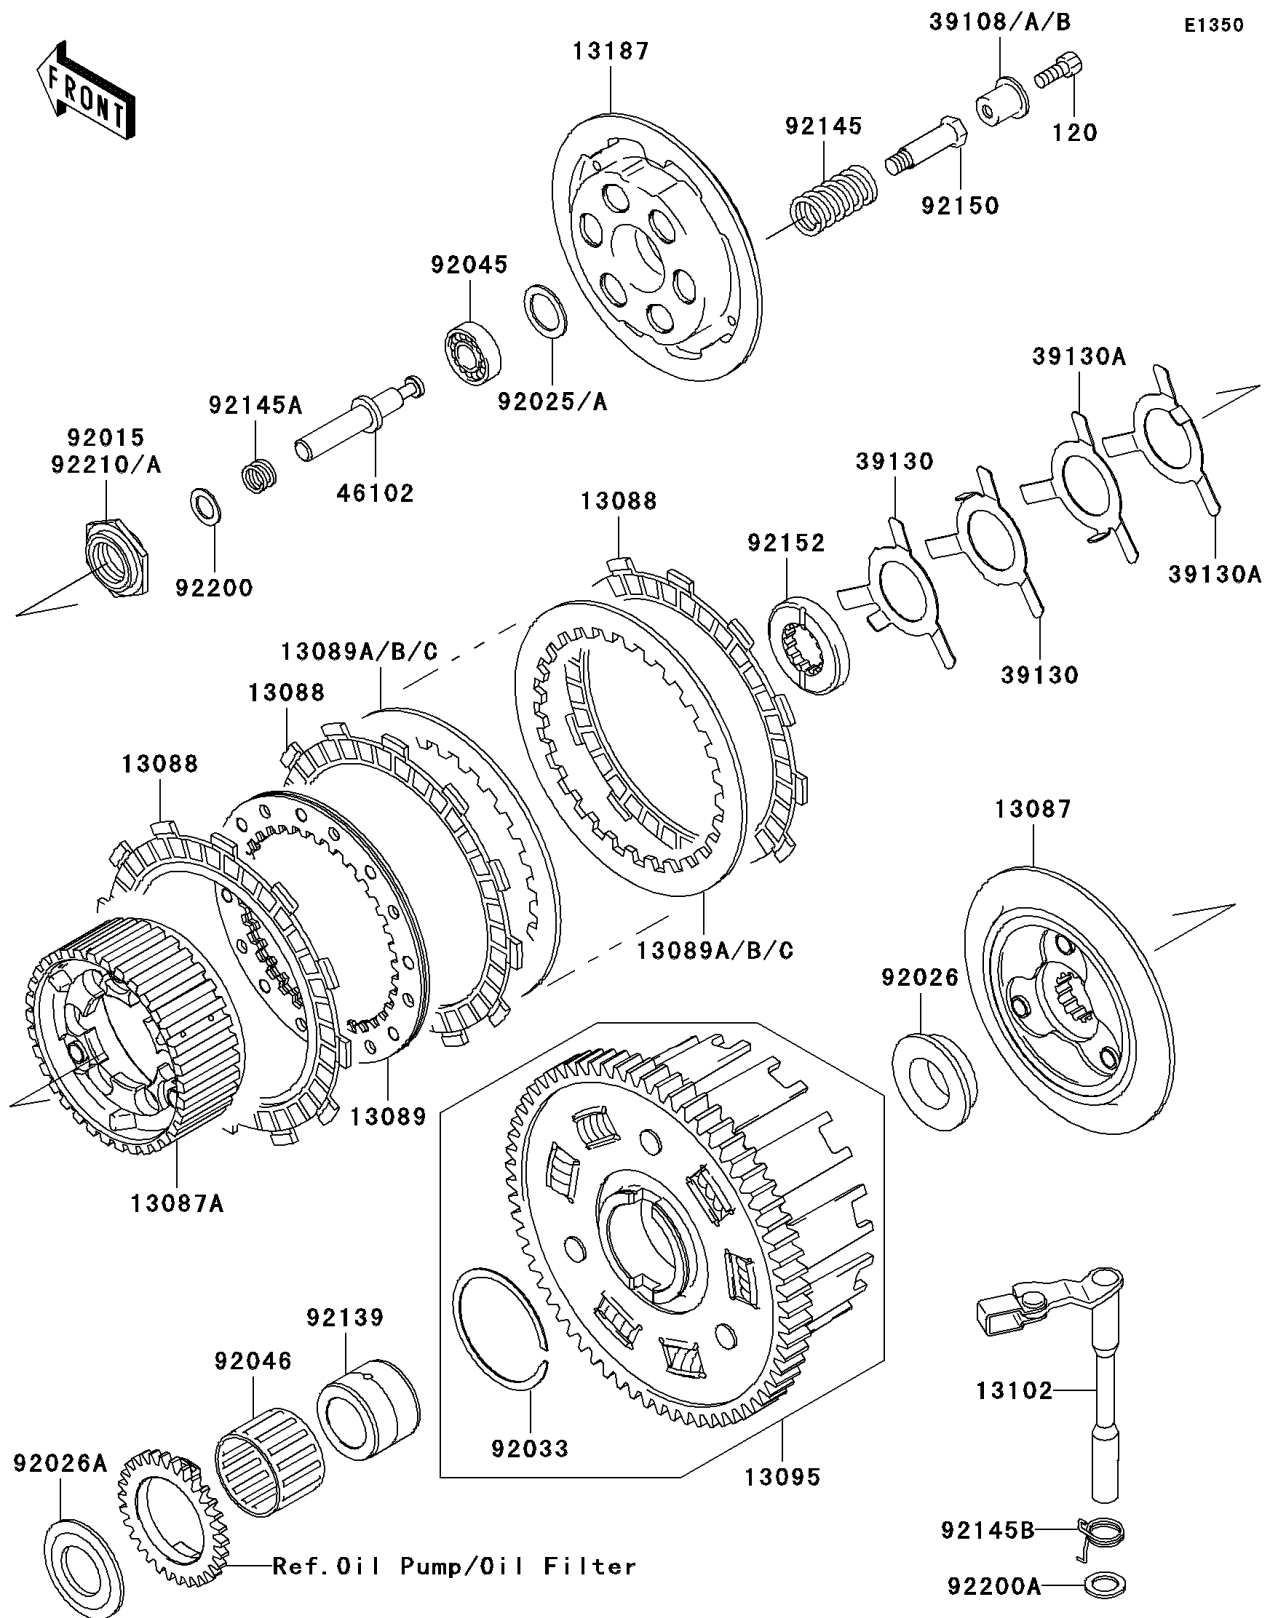

2004 Ninja® ZX™-6RR PARTS DIAGRAM

Clutch

2004 Ninja® ZX™-6RR PARTS LIST

Clutch

ITEM NAME	PART NUMBER	QUANTITY
BOLT-SOCKET,6X16 (Ref # 120)	120P0616	1
HUB-CLUTCH (Ref # 13087)	13087-0001	1
HUB-CLUTCH (Ref # 13087A)	13087-0002	1
PLATE-FRICTION (Ref # 13088)	13088-1124	1
PLATE-CLUTCH (Ref # 13089)	13089-0003	1
PLATE-CLUTCH,T=1.6 (Ref # 13089A)	13089-013	1
PLATE-CLUTCH,T=2.0 (Ref # 13089B)	13089-1073	1
PLATE-CLUTCH,T=2.3 (Ref # 13089C)	13089-1084	1
HOUSING-COMP-CLUTCH (Ref # 13095)	13095-0017	1
RELEASE-COMP-CLUTCH (Ref # 13102)	13102-1159	1
PLATE-CLUTCH OPERATING (Ref # 13187)	13187-0001	1
RETAINER-SPRING,14MM (Ref # 39108)	39108-0001	1
RETAINER-SPRING,13MM (Ref # 39108A)	39108-0003	1
RETAINER-SPRING,15MM (Ref # 39108B)	39108-1152	1
SPRING-LEAF (Ref # 39130)	39130-1078	1
SPRING-LEAF (Ref # 39130A)	39130-1079	1
ROD (Ref # 46102)	46102-1449	1
NUT,2 LEAF-SPRING (Ref # 92015)	92015-1929	1
SHIM,T=0.6 (Ref # 92025)	92025-1755	1
SHIM,T=0.4 (Ref # 92025A)	92025-1756	1
SPACER (Ref # 92026)	92026-0022	1
SPACER (Ref # 92026A)	92026-1356	1
RING-SNAP (Ref # 92033)	92033-0021	1
BEARING-BALL,6001C3ML01 (Ref # 92045)	92045-1235	1
BEARING-NEEDLE,K38X43X28.8X (Ref # 92046)	92046-1263	1
BUSHING (Ref # 92139)	92139-0067	1
SPRING (Ref # 92145)	92145-0023	1
SPRING,ROD (Ref # 92145A)	92145-0044	1
SPRING (Ref # 92145B)	92145-1339	1

2004 Ninja® ZX™-6RR PARTS LIST

Clutch

ITEM NAME	PART NUMBER	QUANTITY
BOLT,CLUTCH (Ref # 92150)	92150-1477	1
COLLAR (Ref # 92152)	92152-1277	1
WASHER,11.2X18X0.5 (Ref # 92200)	92200-1423	1
WASHER,12X18.5X0.5 (Ref # 92200A)	92200-1487	1
NUT (Ref # 92210)	92210-0053	1
NUT,3 LEAF-SPRING (Ref # 92210A)	92210-0088	1