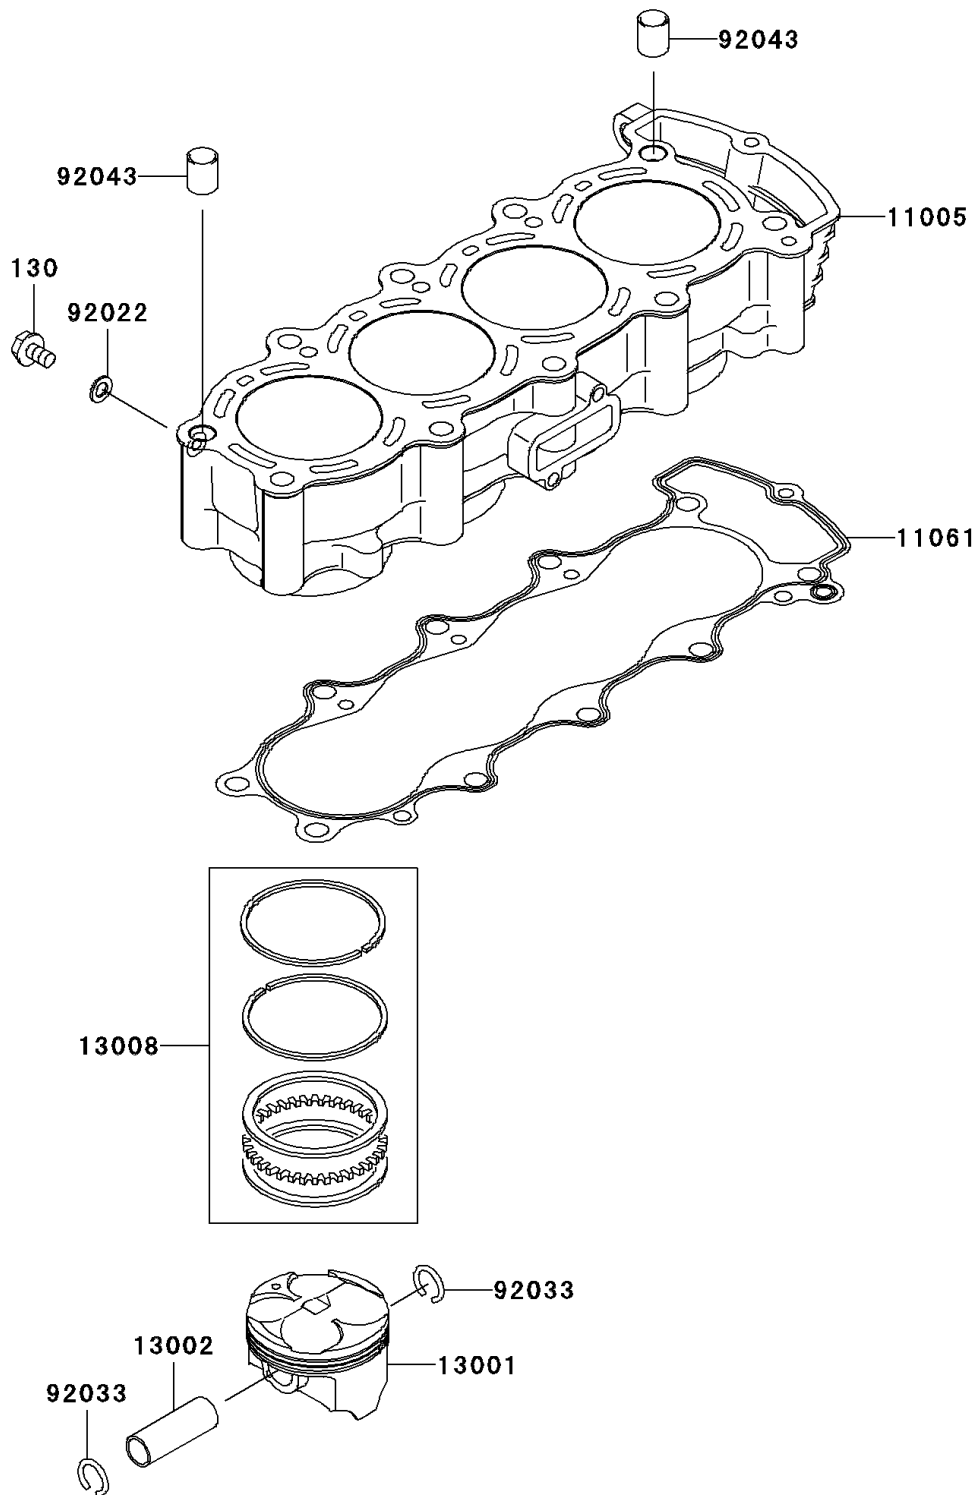

2004 Ninja® ZX™-6RR PARTS DIAGRAM

Cylinder/Piston(s)

E1120

2004 Ninja® ZX™-6RR PARTS LIST

Cylinder/Piston(s)

ITEM NAME	PART NUMBER	QUANTITY
BOLT-FLANGED (Ref # 130)	130Z0610	1
CYLINDER-ENGINE (Ref # 11005)	11005-0028	1
GASKET,CYLINDER BASE (Ref # 11061)	11061-0041	1
PISTON-ENGINE (Ref # 13001)	13001-0042	1
PIN-PISTON (Ref # 13002)	13002-0005	1
RING-SET-PISTON (Ref # 13008)	13008-0009	1
WASHER,6.2X11X1 (Ref # 92022)	92022-304	1
RING-SNAP,PISTON PIN (Ref # 92033)	92033-1161	1
PIN,10.1X12X14 (Ref # 92043)	92043-4009	1